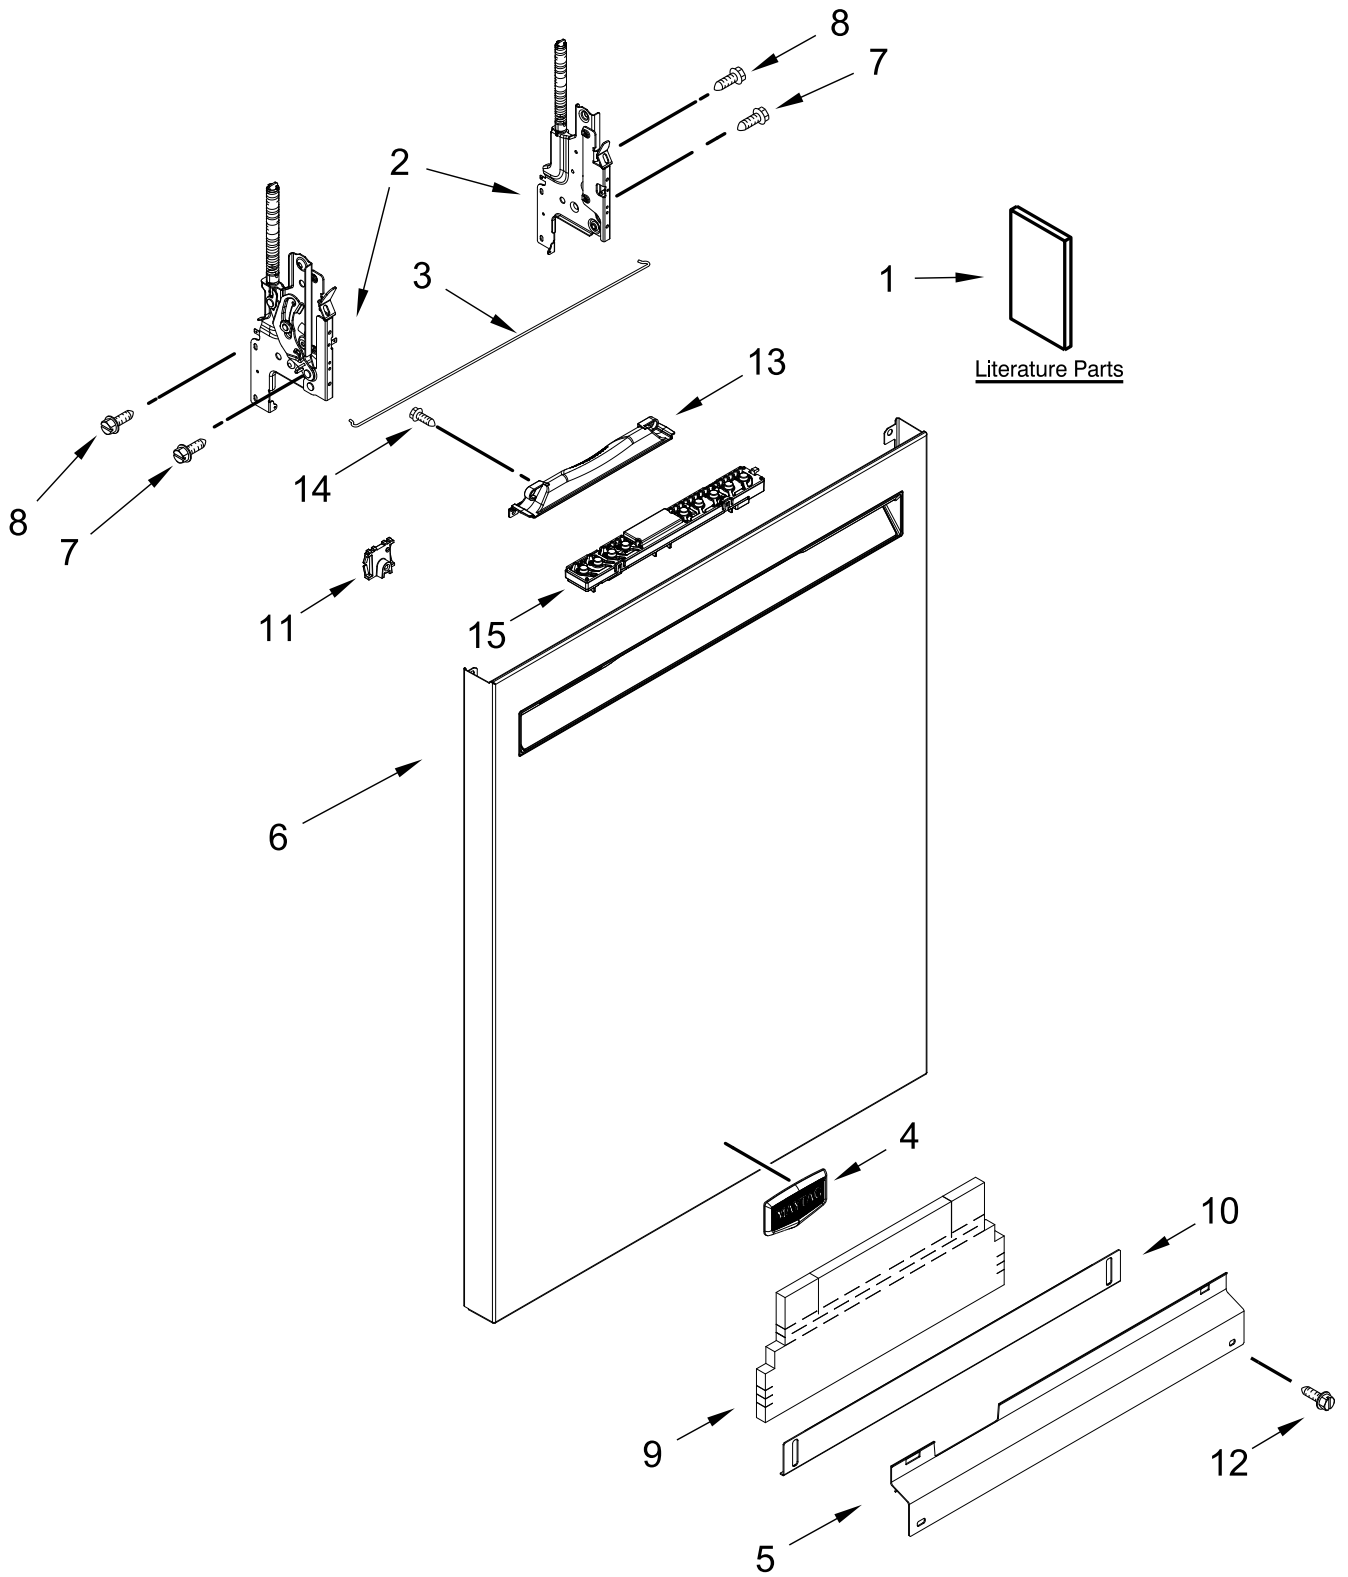

DOOR AND PANEL PARTS