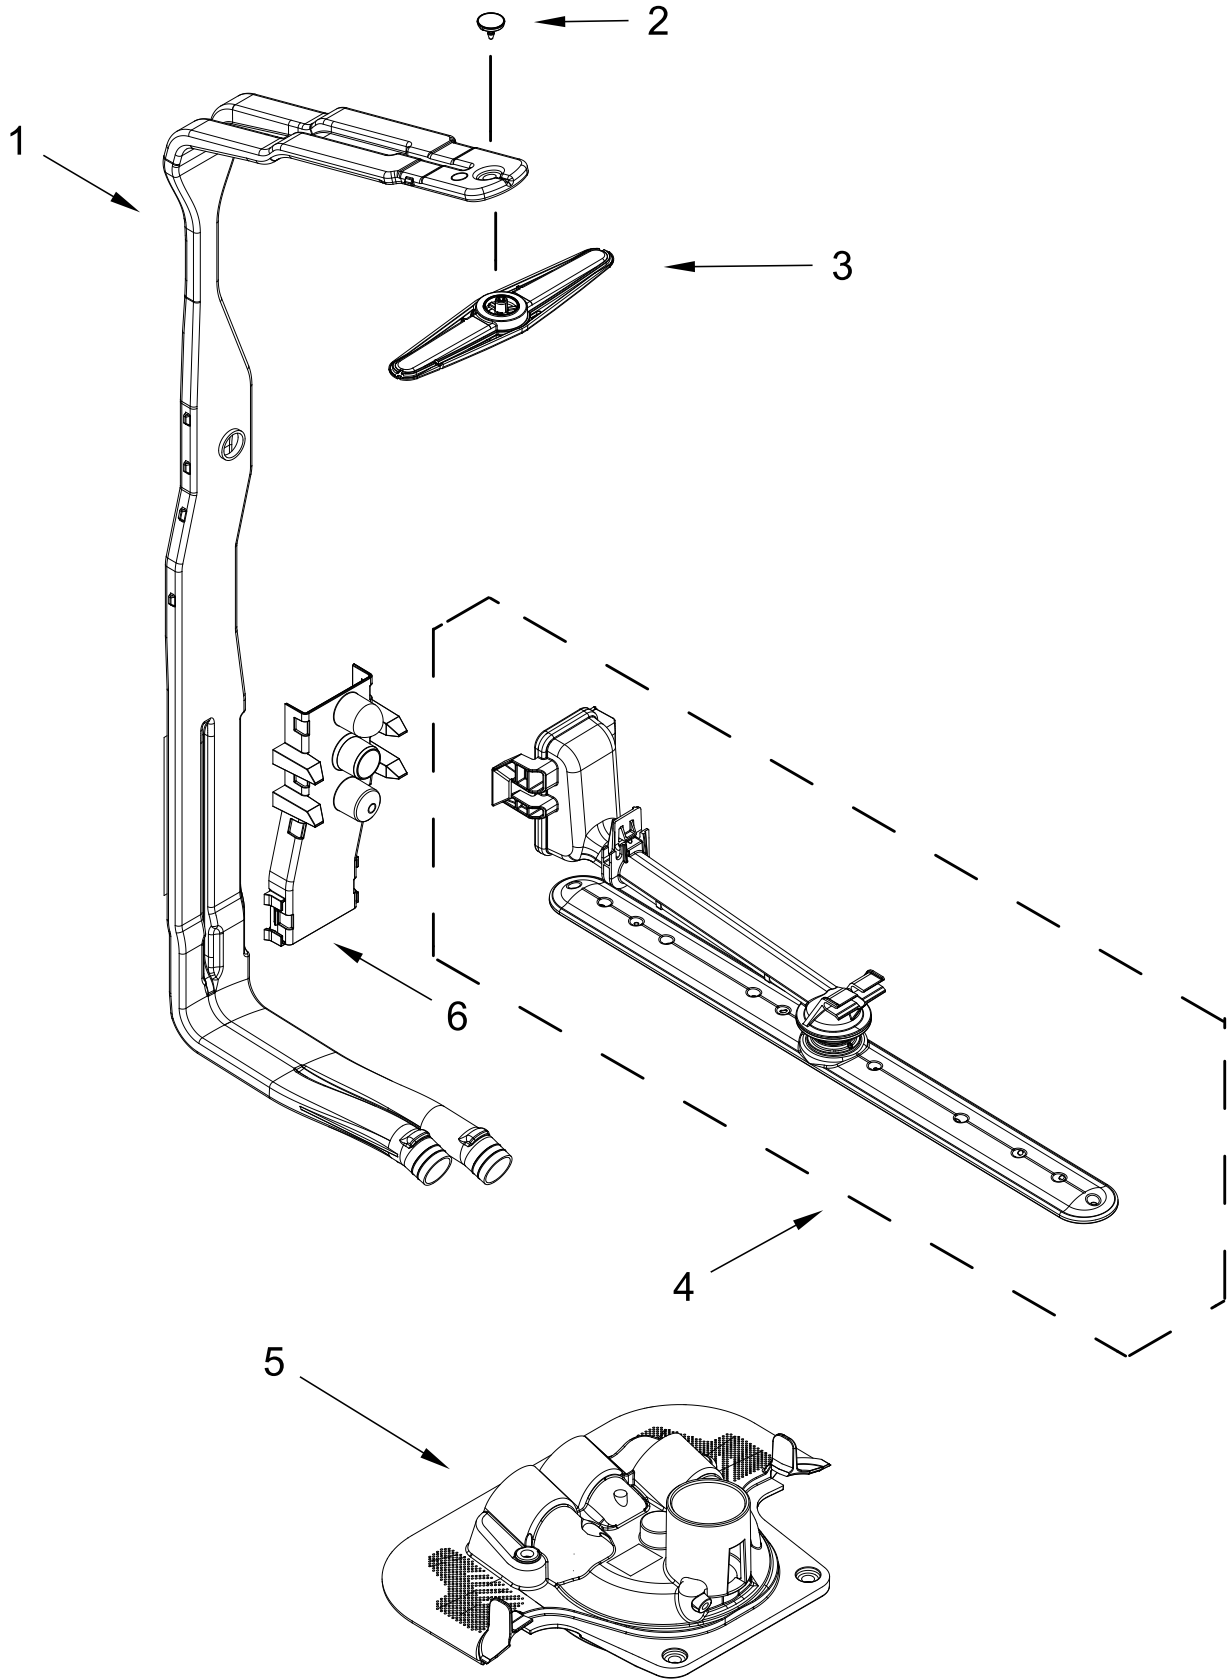

UPPER WASH AND RINSE PARTS

UPPER WASH AND RINSE PARTS

<u>Illus.</u> <u>No.</u>	<u>Part No.</u>	<u>Description</u>	<u>Illus.</u> <u>No.</u>	<u>Part No.</u>	<u>Description</u>	<u>Illus.</u> <u>No.</u>	<u>Part No.</u>	<u>Description</u>
1	W10903503	Feed Tube Assembly	3	W11039869	Sprayarm, Third Level	5	W11128231	Cover, Diverter
2	W11039888	Retainer	4	W11174340	Upper Sprayarm Assembly	6	W10892836	Retainer, Docking (2nd Level)