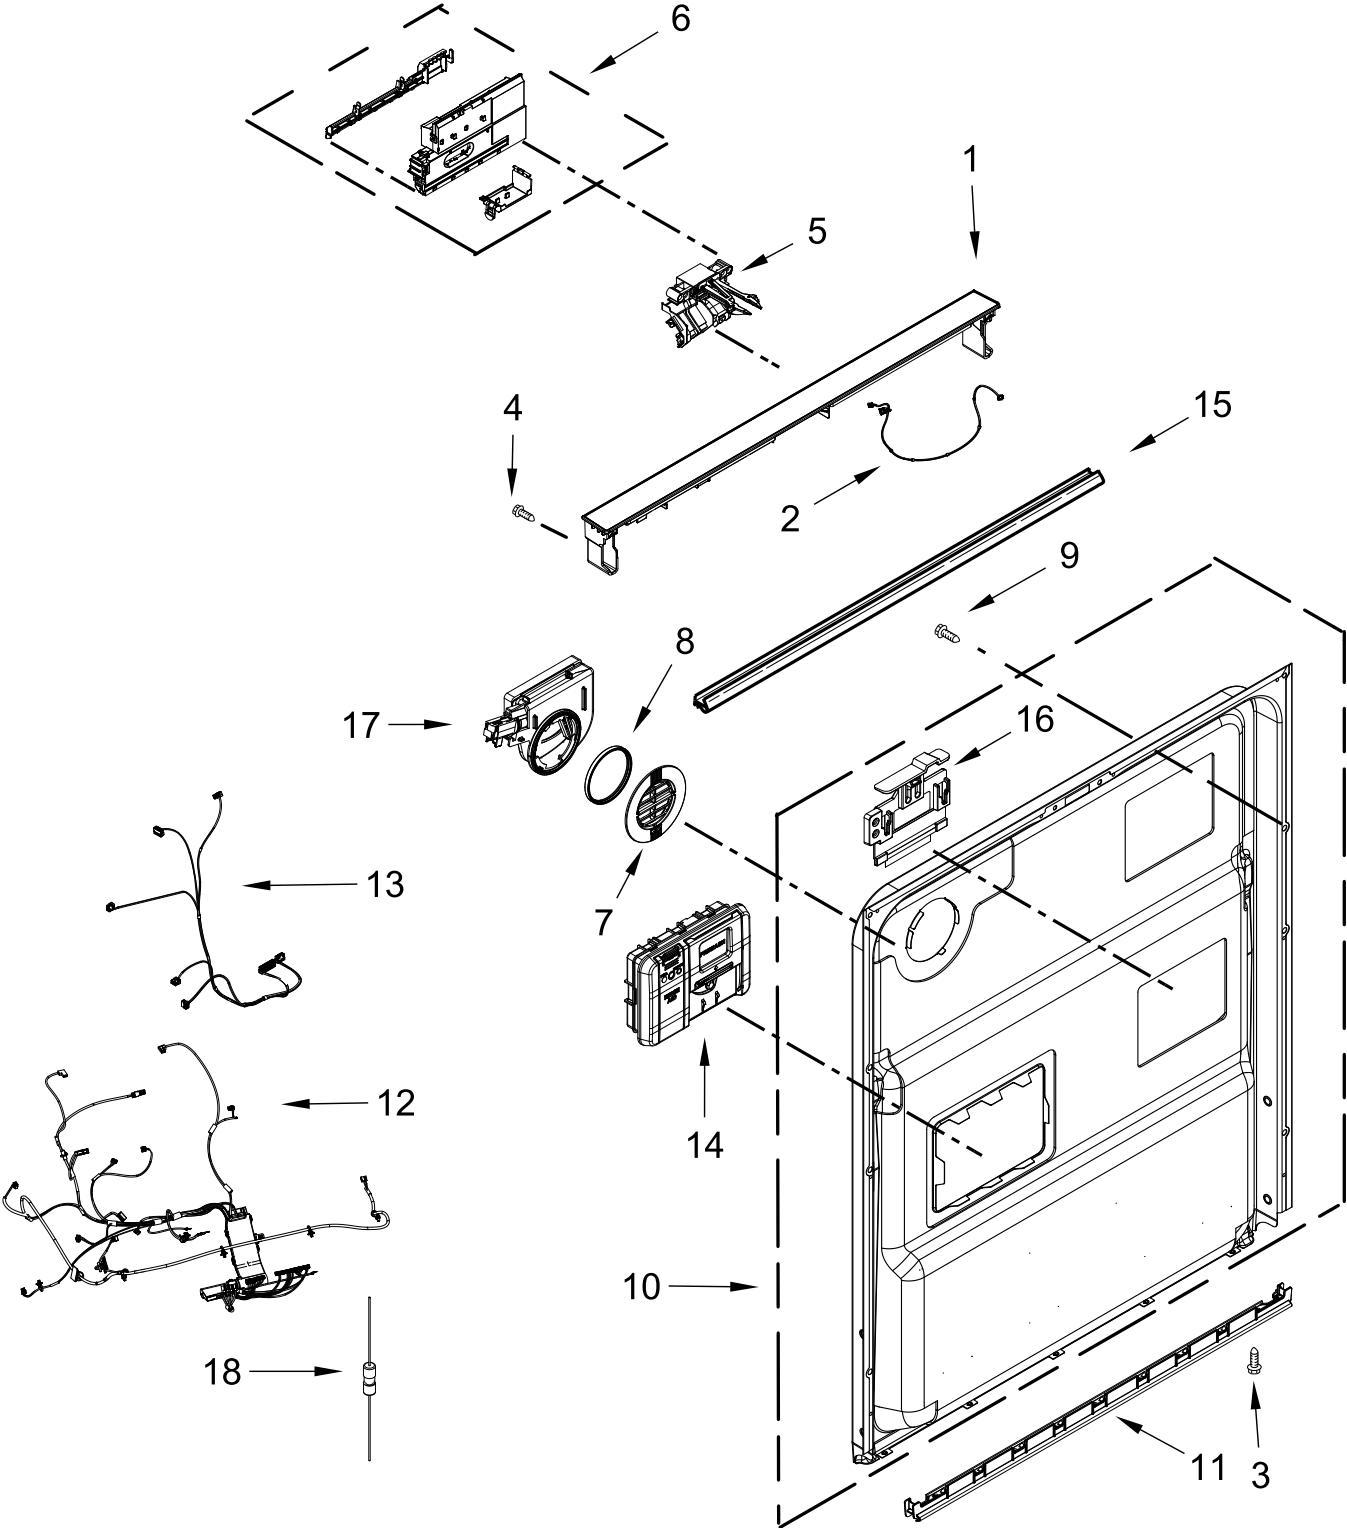

CONTROL PANEL AND INNER DOOR PARTS

CONTROL PANEL AND INNER DOOR PARTS

<u>Illus.</u> <u>No.</u>	<u>Part No.</u>	<u>Description</u>	<u>Illus.</u> <u>No.</u>	<u>Part No.</u>	<u>Description</u>	<u>Illus.</u> <u>No.</u>	<u>Part No.</u>	<u>Description</u>
1		Console Cap	7	W11025634	Bezel, Vent (Also Order Gasket)	13	W11084845	Wiring Harness, Inner Door
	W11317194	Black				14	W11092649	Dispenser Assembly
	W11317195	White	8	W11184028	Gasket, Vent	15	W11265187	Seal, Console/Door
2	W11084865	Jumper, Door	9	W10348409	Screw	16	W11088985	Hanger, Control
3	W11258418	Screw	10	W11098822	Inner Door Assembly	17	W11025593	Vent Assembly (Also Order Gasket)
4	W10711884	Screw (Long)	11	W11454757	Seal, Door Bottom	18	W11397505	Fuse, In-line
5	W11091934	Latch Assembly (Includes Switch)	12	W11084863	Wiring Harness, Main (Includes Thermostat & Fuse)			
6	W11415066	Control, Electronic						