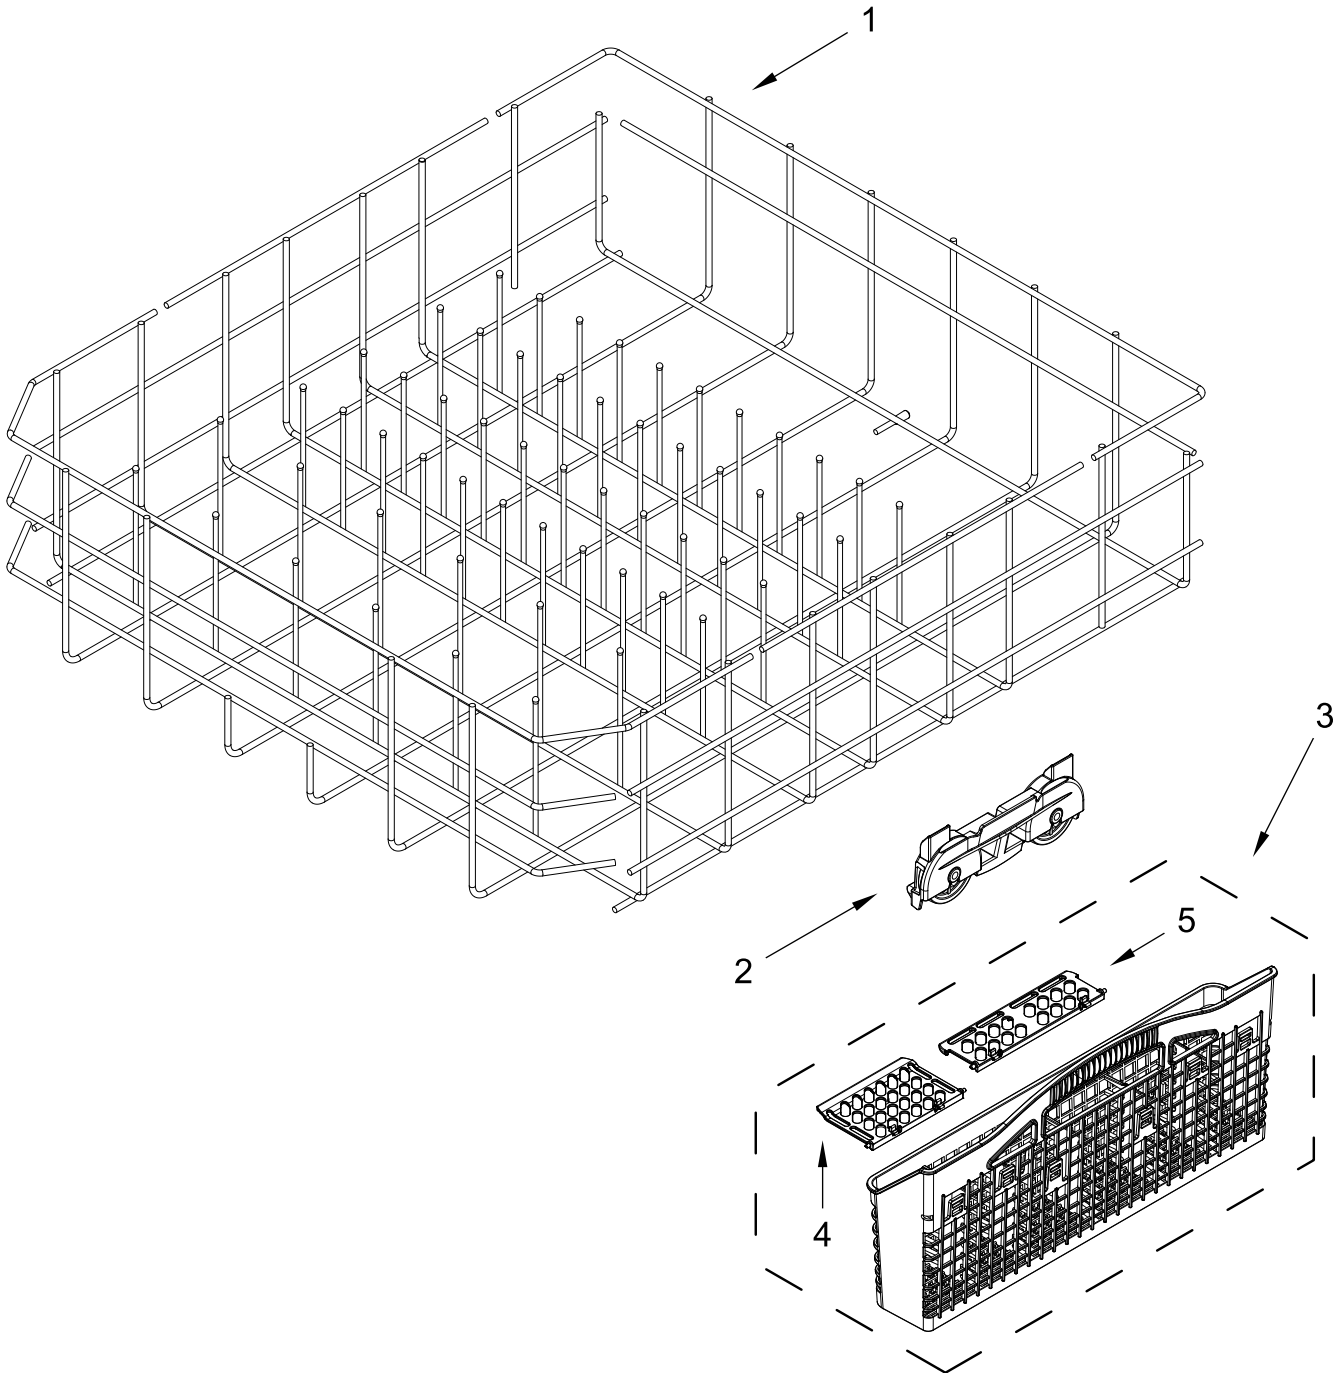

LOWER RACK PARTS

LOWER RACK PARTS

<u>Illus.</u> <u>No.</u>	<u>Part No.</u>	<u>Description</u>	<u>Illus.</u> <u>No.</u>	<u>Part No.</u>	<u>Description</u>	<u>Illus.</u> <u>No.</u>	<u>Part No.</u>	<u>Description</u>
1	W10525641	Dishrack, Lower	3	W11281124	Silverware Basket Assembly	4	W11267705	Lid, Silverware Basket (Side)
2	W11133747	Wheel & Transport Assembly				5	W11267706	Lid, Silverware Basket (Center)