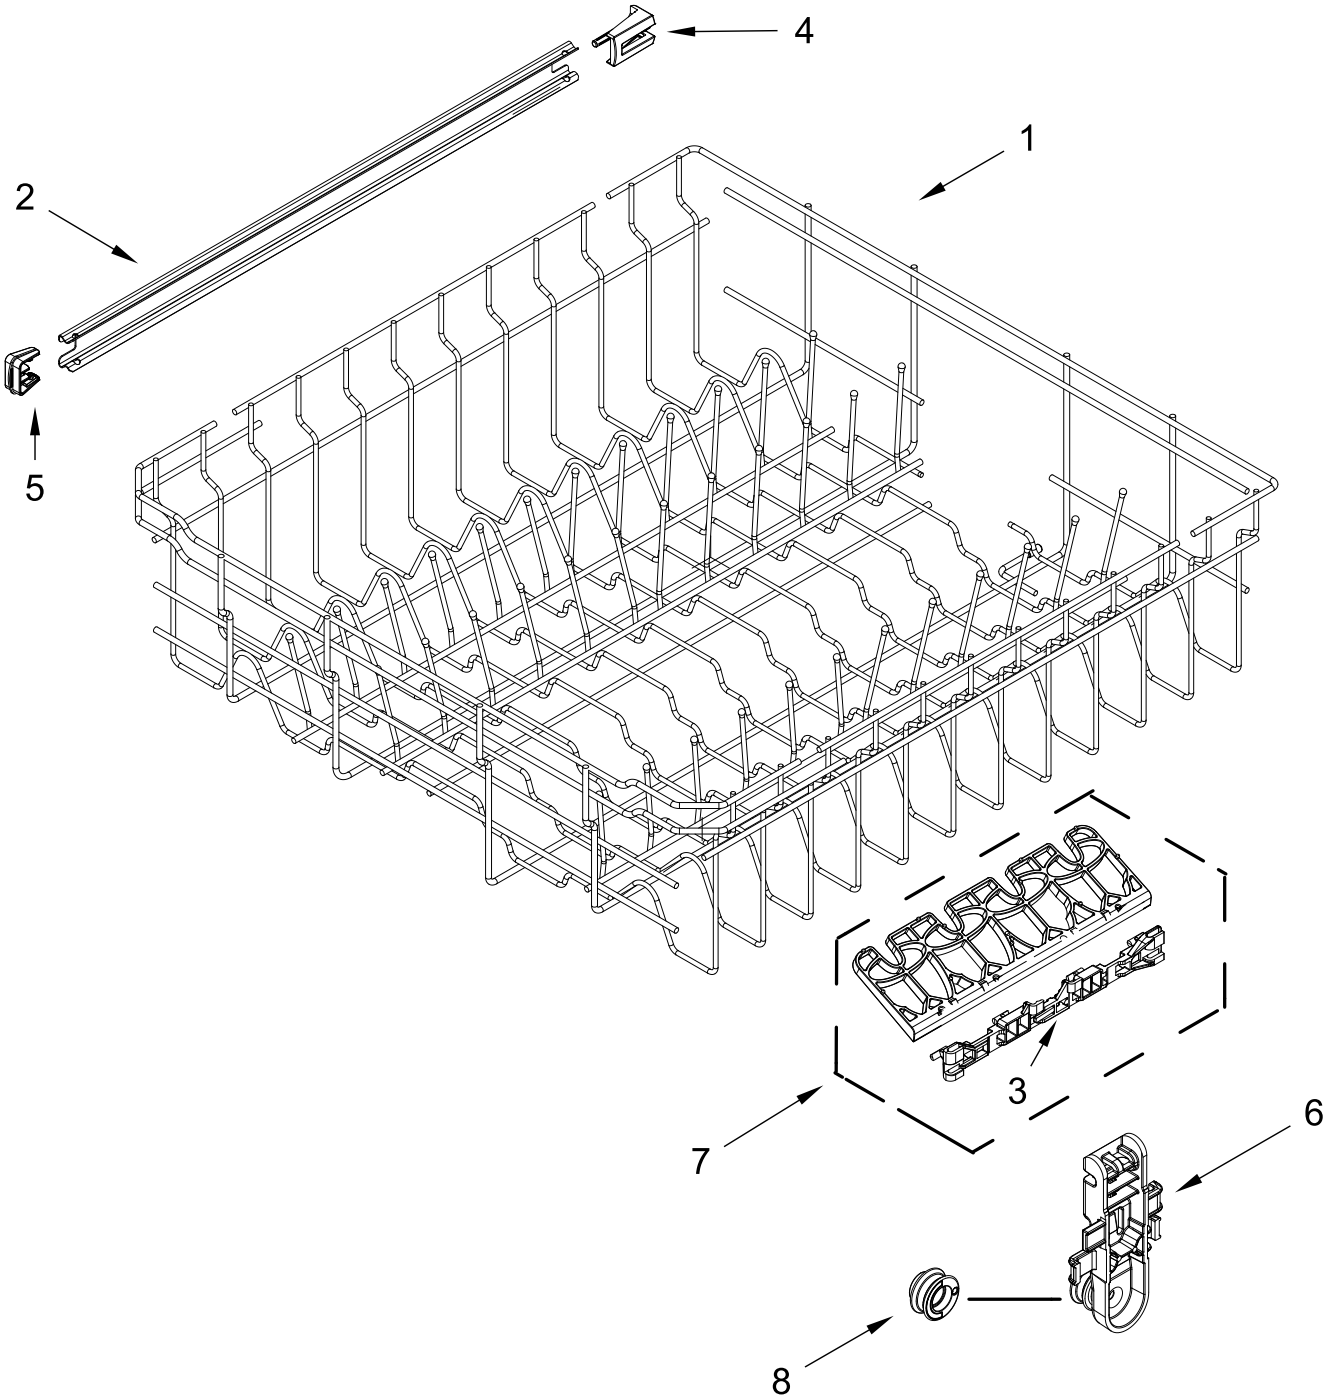

UPPER RACK AND TRACK PARTS

UPPER RACK AND TRACK PARTS

<u>Illus.</u> <u>No.</u>	<u>Part No.</u>	<u>Description</u>	<u>Illus.</u> <u>No.</u>	<u>Part No.</u>	<u>Description</u>	<u>Illus.</u> <u>No.</u>	<u>Part No.</u>	<u>Description</u>
1	W10847875	Dishrack, Upper	4	W11084872	Track Stop, Rear	7	W11129799	Cupshelf Assembly
2	W11441109	Track, Dishrack	5	W11084874	Track Stop, Front	8	W11048219	Wheel
3	W11129797	Clip, Cupshelf	6	W11133748	Mount Assembly