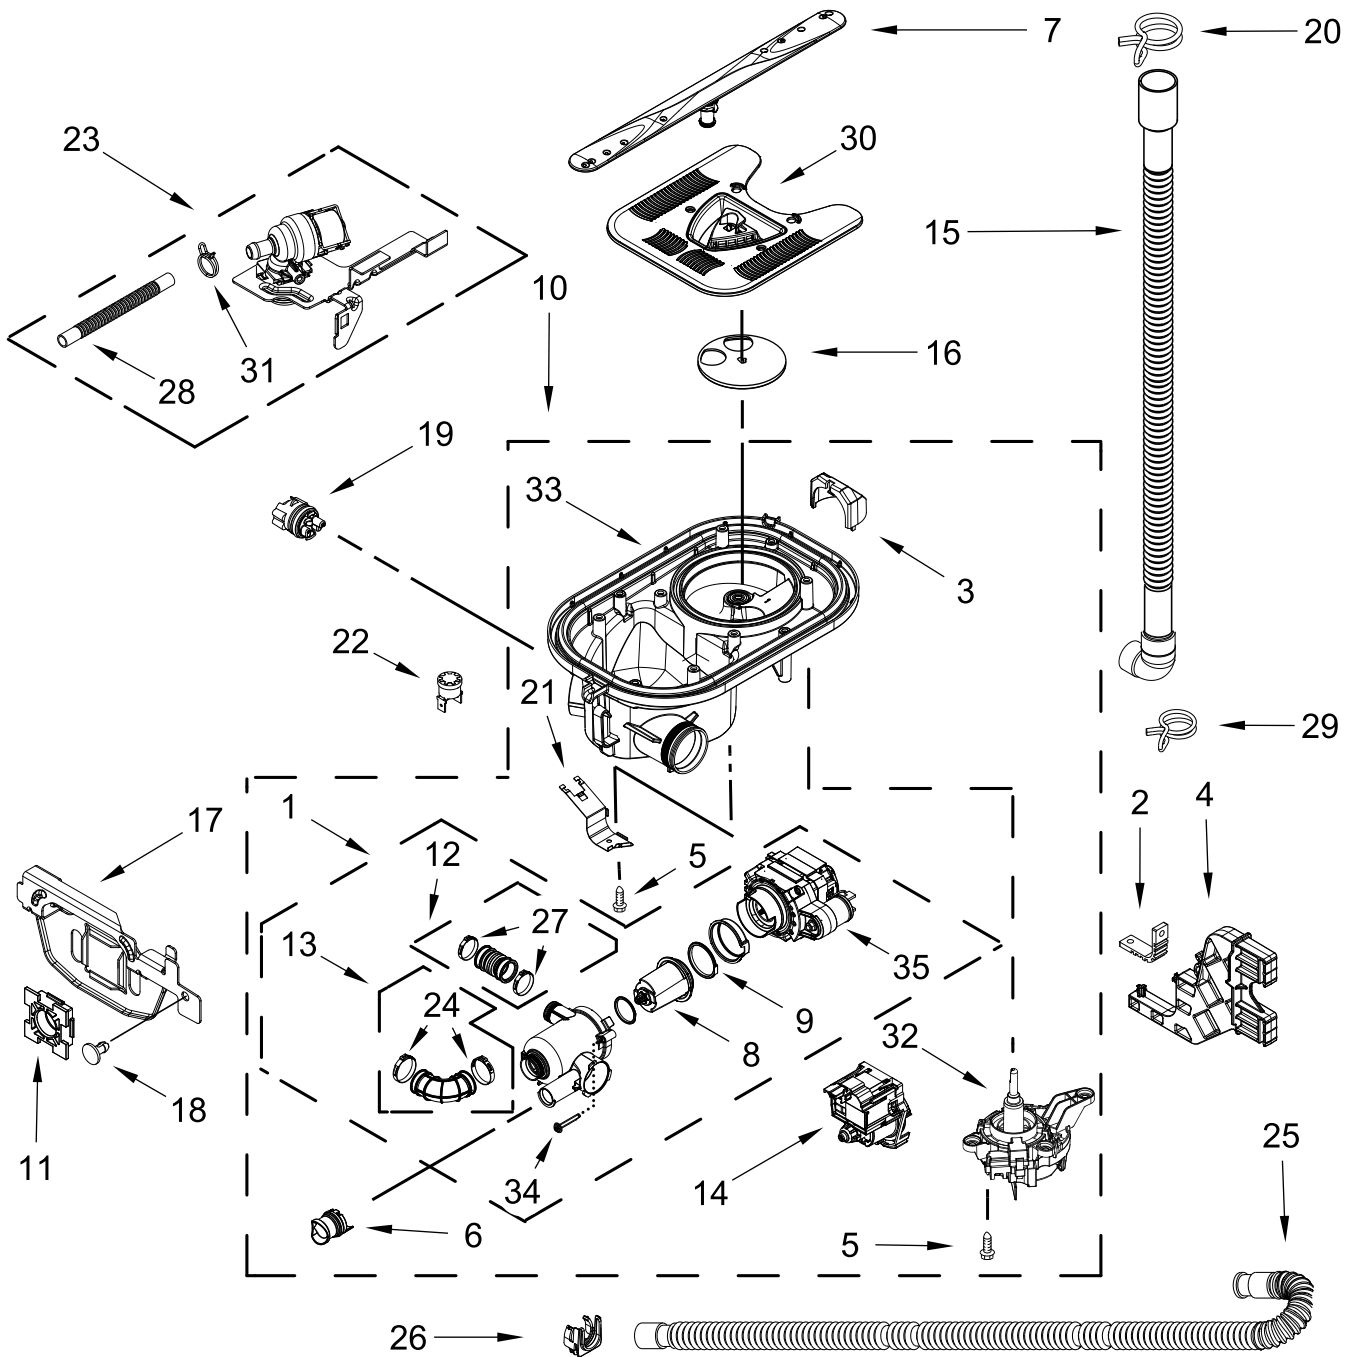

PUMP, WASHARM AND MOTOR PARTS

PUMP, WASHARM AND MOTOR PARTS

<u>Illus. No.</u>	<u>Part No.</u>	<u>Description</u>	<u>Illus. No.</u>	<u>Part No.</u>	<u>Description</u>	<u>Illus. No.</u>	<u>Part No.</u>	<u>Description</u>
1	W11122133	Pump Assembly	14	W11491436	Motor, Drain	26	W11036143	Clip, Hose
2	W11294352	Isolator, Front Motor	15	W11131184	Hose, Drain	27	W10466656	Clamp, Hose
3	W10891545	Diffuser, Inlet	16	W10903468	Disc, Diverter	28	W11036287	Hose, Inlet
4	W11294350	Hanger, Front Motor	17	W11025963	Bracket, Rear Motor	29	W11236576	Clamp, Hose
5	9741232	Screw	18	W11418271	Fastener	30	W11039864	Grate
6	W10891547	Check Valve, Drain	19	W11126174	Indicator, Optical Wash	31	371505	Clamp, Hose
7	W11048456	Wash Arm Assembly	20	370445	Clamp, Hose	32		Diverter Valve Motor (Not Serviced)
8	W11108699	Filter Assembly	21	W11163419	Bracket, Thermostat	33	W11034556	Sump (Includes 3, 5 & 32)
9	W10380239	Ring, Volute	22	W11193089	Thermostat (Included with Main Wiring Harness)	34	W10467002	Screw
10	W11197948	Motor & Sump Assembly	23	W11025970	Fill Valve Assembly	35	W10753070	Capacitor
11	W11036663	Isolator, Rear Motor	24	W11122851	Clamp, Hose			
12	W11250985	Hose, Pressure	25	W11036161	Hose			
13	W10900387	Hose, Suction