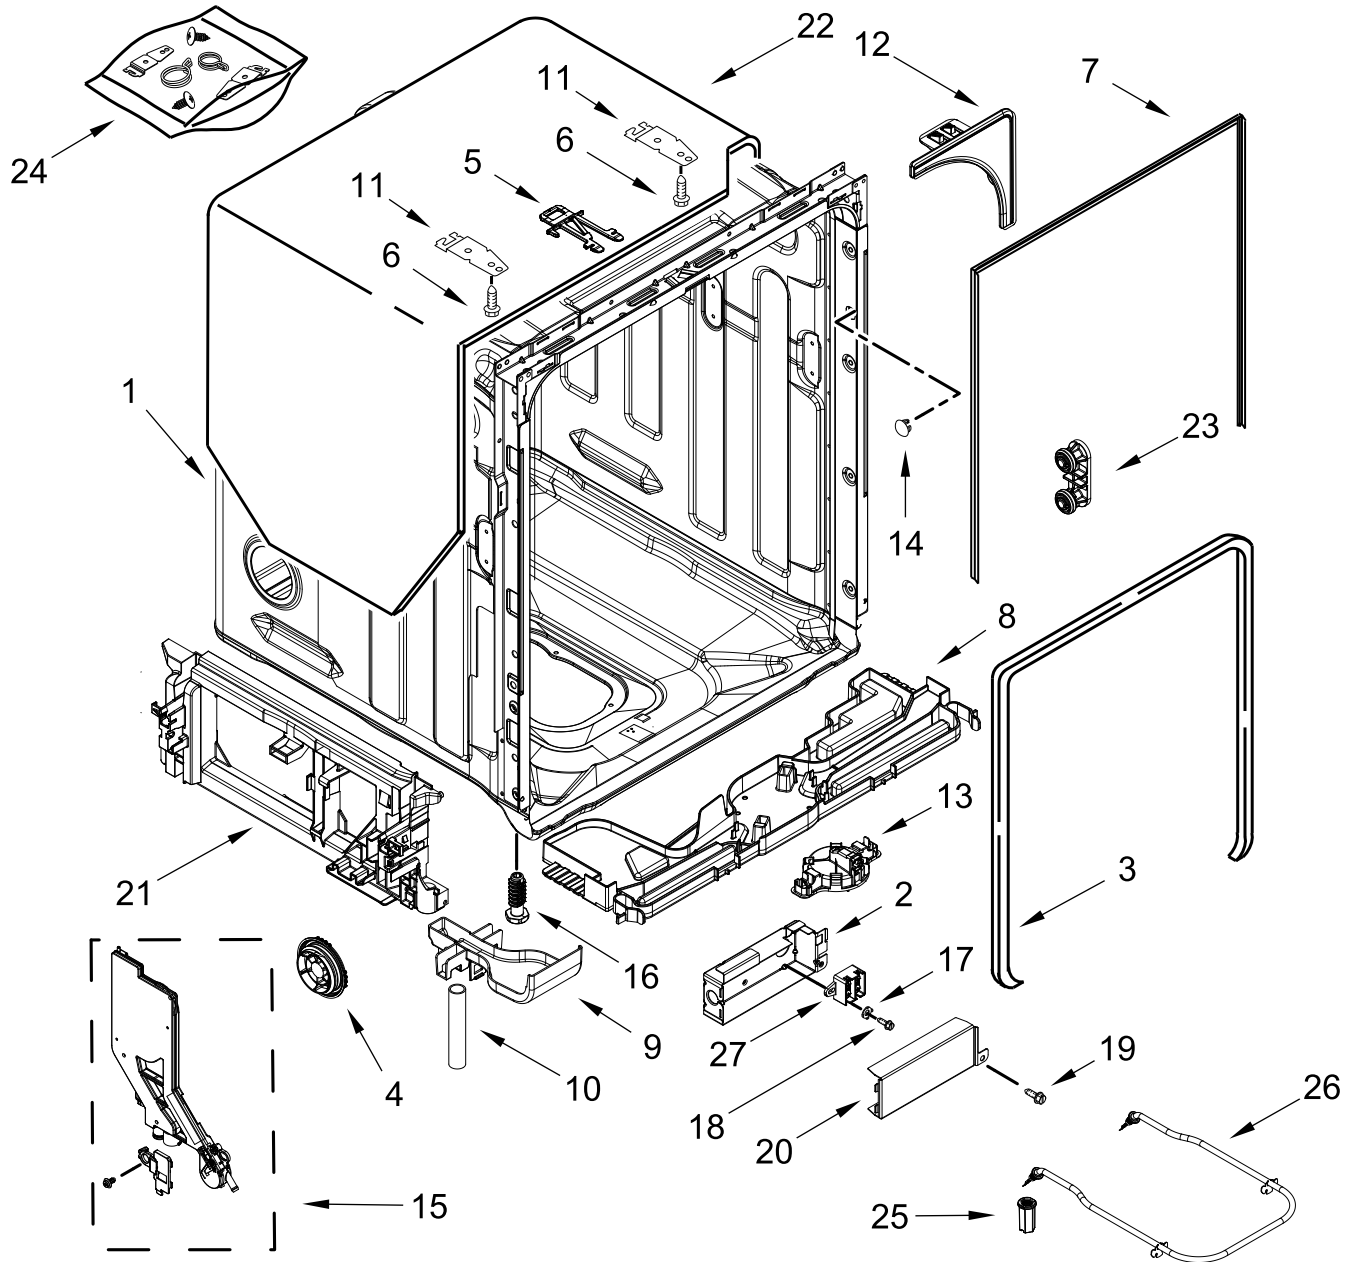

TUB AND FRAME PARTS

TUB AND FRAME PARTS

<u>Illus.</u> <u>No.</u>	<u>Part No.</u>	<u>Description</u>	<u>Illus.</u> <u>No.</u>	<u>Part No.</u>	<u>Description</u>	<u>Illus.</u> <u>No.</u>	<u>Part No.</u>	<u>Description</u>
1	W10920228	Tub Assembly (Includes Gasket)	13	W11036170	Float Switch	23	W11048217	Tub Mount, Upper Rack
2	W11226744	Base, Terminal Box	14	W11184083	Plug, Tub	24	W11362501	Miscellaneous Parts Bag (Contains 2 Screws, 2 Clamps, & 2 Brackets)
3	W11035860	Gasket, Tub	15	W11289893	Water Inlet Assembly			
4	W11036127	Nut, Water Inlet	16	W11455395	Leg, Leveling			
5	W11090487	Strike, Latch	17	3378128	Washer, Pronged Cup			
6	W11296374	Screw	18	3400014	Screw, Grounding	25	W11104729	Nut, Heater Terminal
7	W11165091	Seal, Cabinet	19	W10277003	Screw	26	W11047695	Heater Element Assembly
8	W11025993	Drip Tray	20	W11226746	Cover, Terminal Box	27	W11132441	Terminal Block
9	W11025986	Funnel, Overfill Protection	21		Side Support, Tub			
10	W11025988	Funnel Extension		W10920122	Left Hand			
11	8269145	Bracket, Undercounter		W10920120	Right Hand			
12	W11165093	Cover, Tub Corner	22	W11163985	Shield, Tub Sound