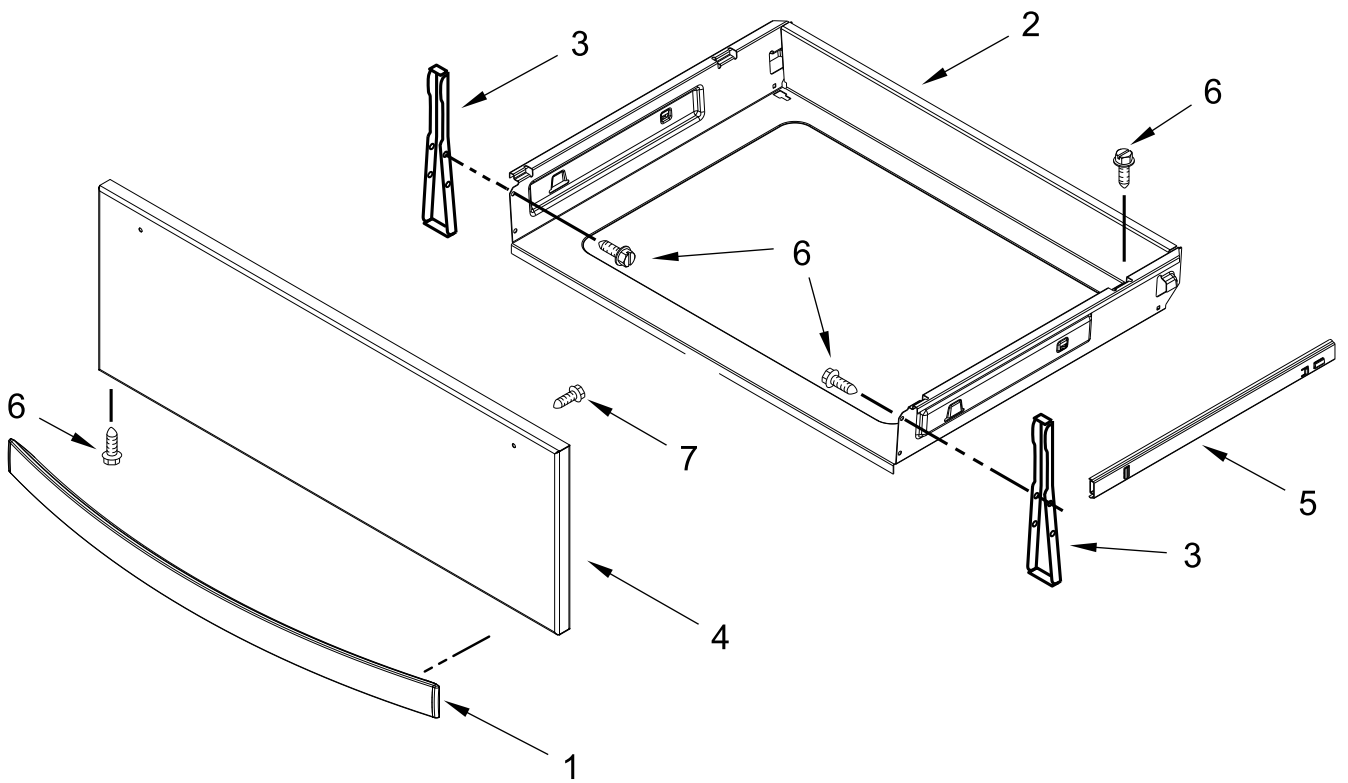

DRAWER PARTS

DRAWER PARTS

<u>Illus.</u> <u>No.</u>	<u>Part No.</u>	<u>Description</u>	<u>Illus.</u> <u>No.</u>	<u>Part No.</u>	<u>Description</u>	<u>Illus.</u> <u>No.</u>	<u>Part No.</u>	<u>Description</u>
1		Handle, Drawer	5	W10441804	Slide, Drawer (Left)	6	3196169	Screw
	W10918786	Stainless		W10441805	Slide, Drawer (Right)	7	3400882	Screw
2	W10688022	Drawer, Storage						
3	W10318026	Bracket, Mounting						
4		Panel, Drawer Front						
	W10864661	Stainless