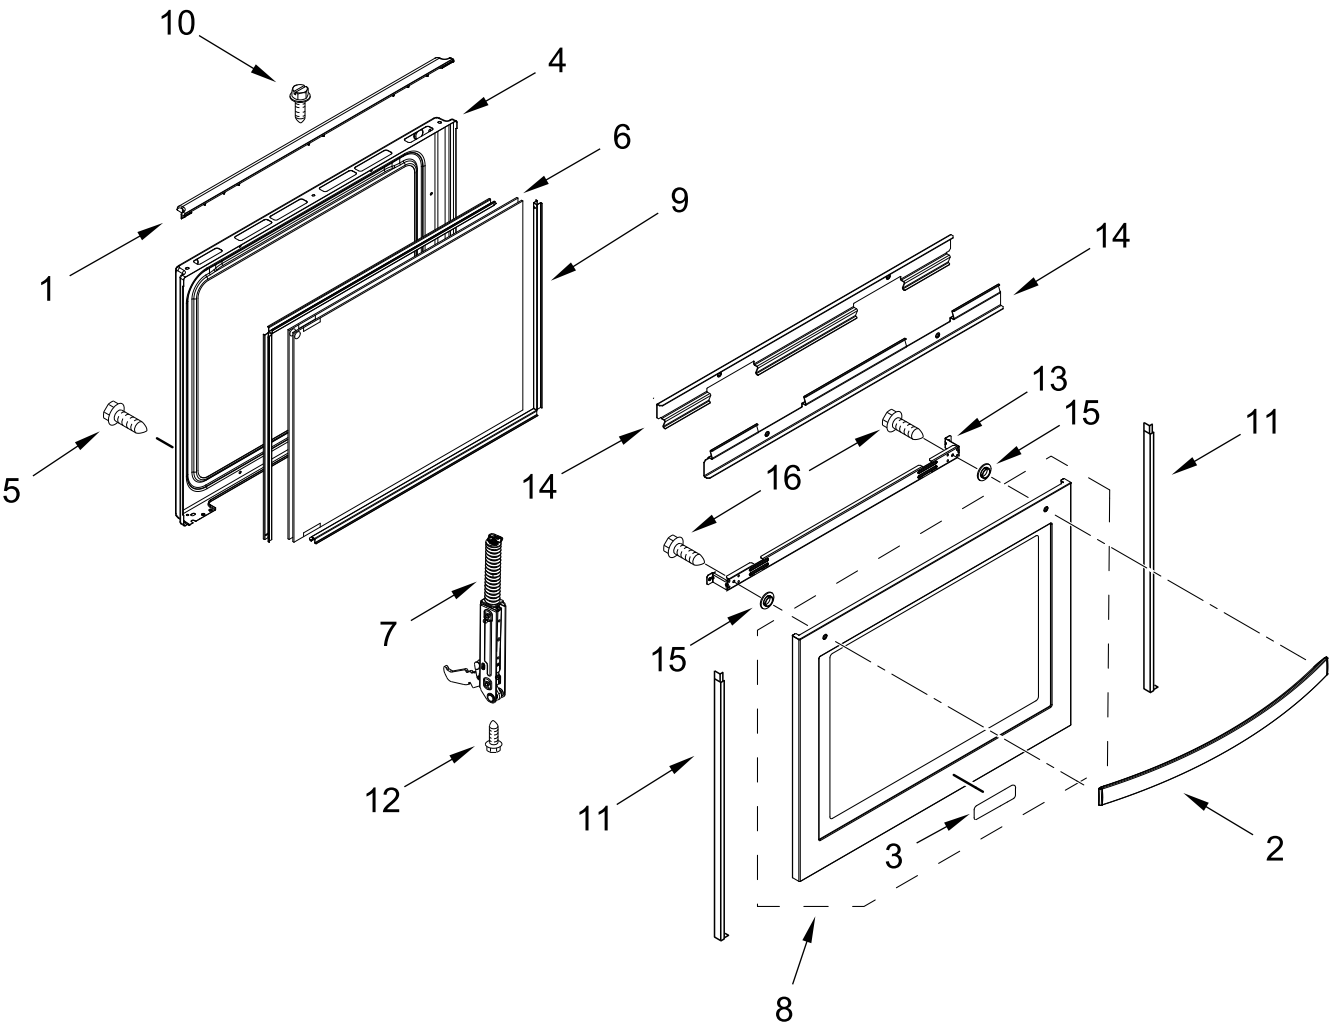

DOOR PARTS

DOOR PARTS

<u>Illus. No.</u>	<u>Part No.</u>	<u>Description</u>
1		Trim, Vent
	W10887939	Black
2		Assembly, Door Handle
	W10918786	Stainless
3	W10884775	Nameplate
4	W10826568	Liner, Door
5	W10031790	Screw
6	W11088591	Glass, Inner

<u>Illus. No.</u>	<u>Part No.</u>	<u>Description</u>
7	W10885519	Hinge, Door (Active)
8		Assembly, Outer Door
	W10864214	Stainless
9	W10813142	Spacer, Glass
10	W10327235	Screw
11	W10813139	Rail, Vertical Support
12	W10031780	Screw

<u>Illus. No.</u>	<u>Part No.</u>	<u>Description</u>
13	W10541911	Bracket, Glass Upper Handle
14	W10813140	Rail, Horizontal Support
15	W10319024	Washer, Door
16	W11091878	Screw