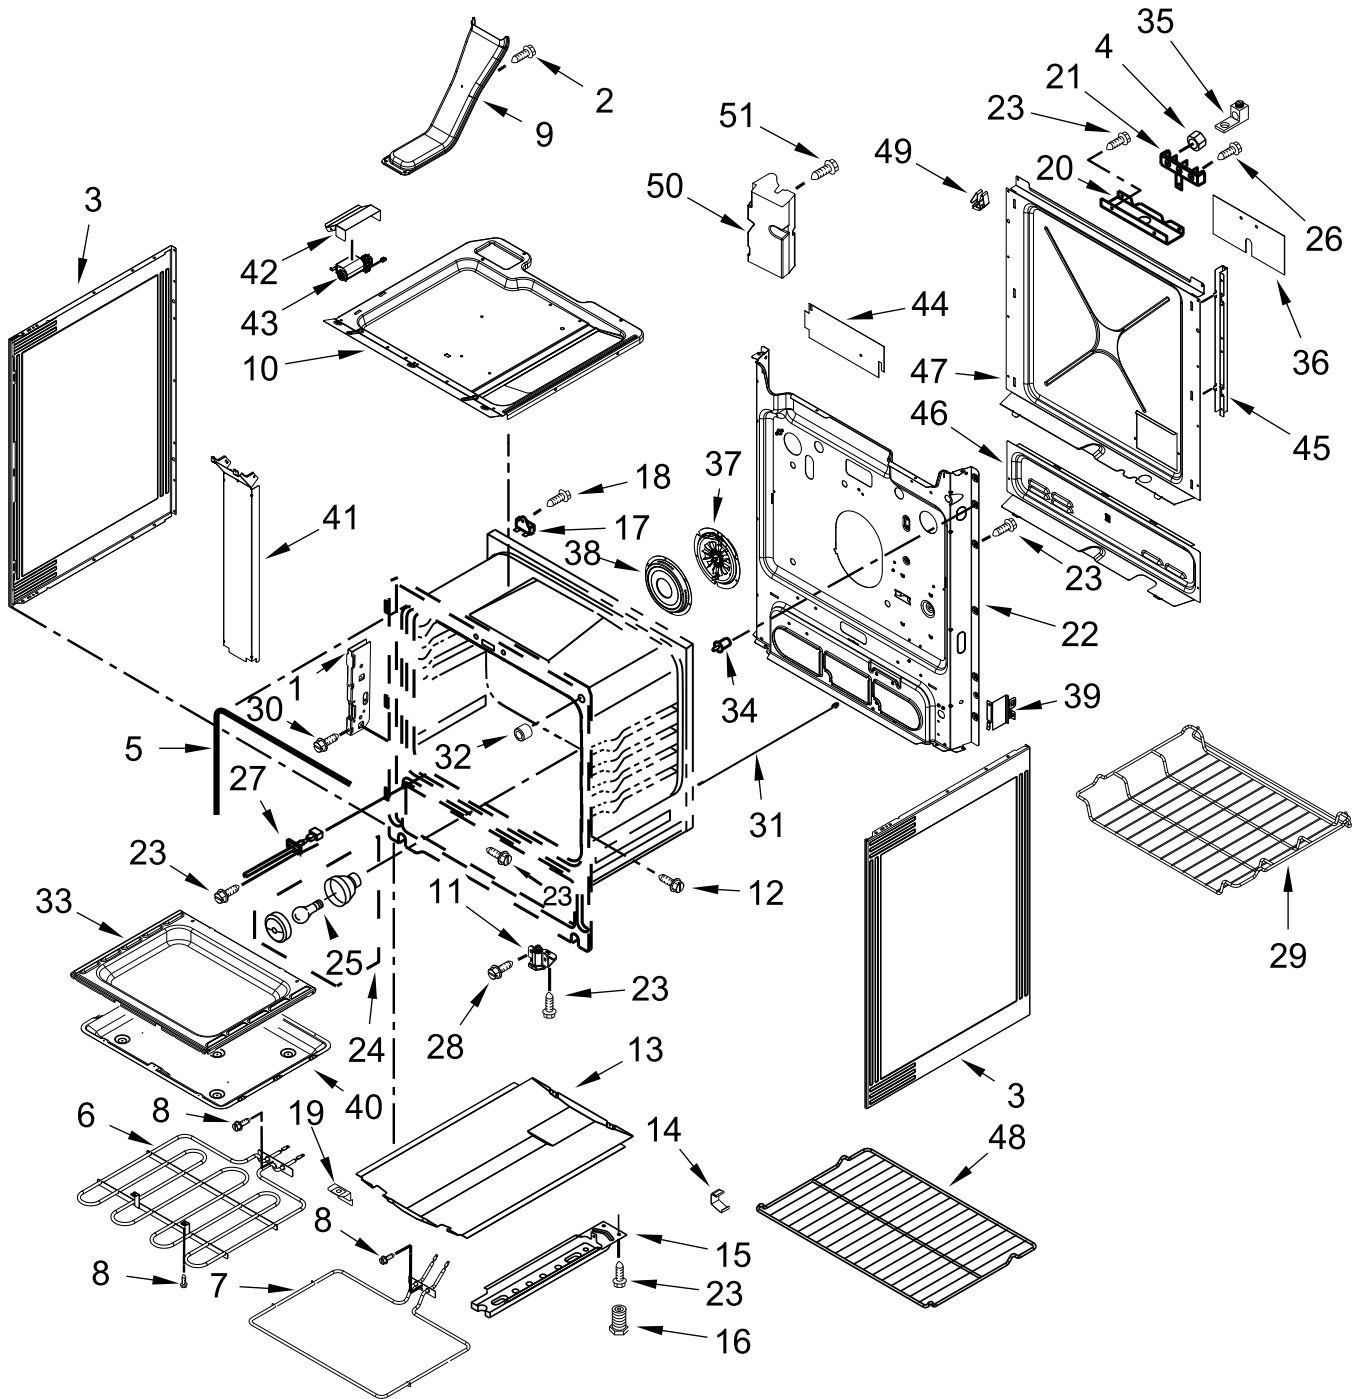

CHASSIS PARTS

CHASSIS PARTS

<u>Illus. No.</u>	<u>Part No.</u>	<u>Description</u>	<u>Illus. No.</u>	<u>Part No.</u>	<u>Description</u>	<u>Illus. No.</u>	<u>Part No.</u>	<u>Description</u>
1	W10289077	Receiver, Hinge	20	3186034	Bracket, Service	39	W10273002	Bracket, Oven Support
2	W10362924	Screw	21	W10245259	Block, Terminal	40	W10346147	Pan, Bake
3		Panel, Side	22		Back, Main (Not Serviced)	41	W10162255	Duct, Cover
	W10162245	Black				42	W10162254	Duct, Cooling
4	3400029	Nut	23	3196178	Screw	43	W11190724	Assembly, Cooling Fan
5	W10162385	Gasket, Door	24	W10454648	Assembly, Light	44	W11117035	Shield, Wire
6	W10544951	Element, Broil	25	311255	Bulb, Oven Light	45	W10162241	Channel, Rear
7	W10774342	Element, Bake	26	3400016	Screw	46	W10162248	Cover, Wire
8	W10362924	Screw	27	W10181986	Sensor, Oven	47	W10849261	Cover, Back
9	W11122085	Assembly, Flue	28	3196169	Screw	48	W10531060	Rack, Oven
10	W10289168	Box, Burner SI	29	W10289145	Rack, Oven (Gull-Wing)	49	W10866583	Panel, Clip
11	W10341186	Assembly, Front Foot	30	W10031780	Screw	50	W10914589	Counterweight
12	W10067840	Screw	31	W10273192	Rod, Door Switch	51	W11034869	Screw
13	W10541959	Shield, Bake	32	9758701	Spacer, Door			FOLLOWING PARTS NOT ILLUSTRATED
14	W10137382	Clip, Panel	33	W10774446	Bottom, Oven			
15	W10390008	Assembly, Base Rail (Left)	34	W10627802	Switch, Door			
	W10390007	Assembly, Base Rail (Right)	35	W10281322	Kit, Bare Wire Adapter Block	W10289173		Insulation, Wrap
16	W10058460	Foot, Leveling	36	W10655441	Shield, Power Cord	W10575374		Insulation, Bottom
17	3196548	Fuse, Thermal	37	W10874477	Assembly, Convection	4820F015-59		Insulation, Strap
18	3196172	Screw	38	W10346154	Cover, Convection	W10162240		Insulation, Back
19	W10035900	Support, Oven Bottom				7111P017-60		Clamp, Wire