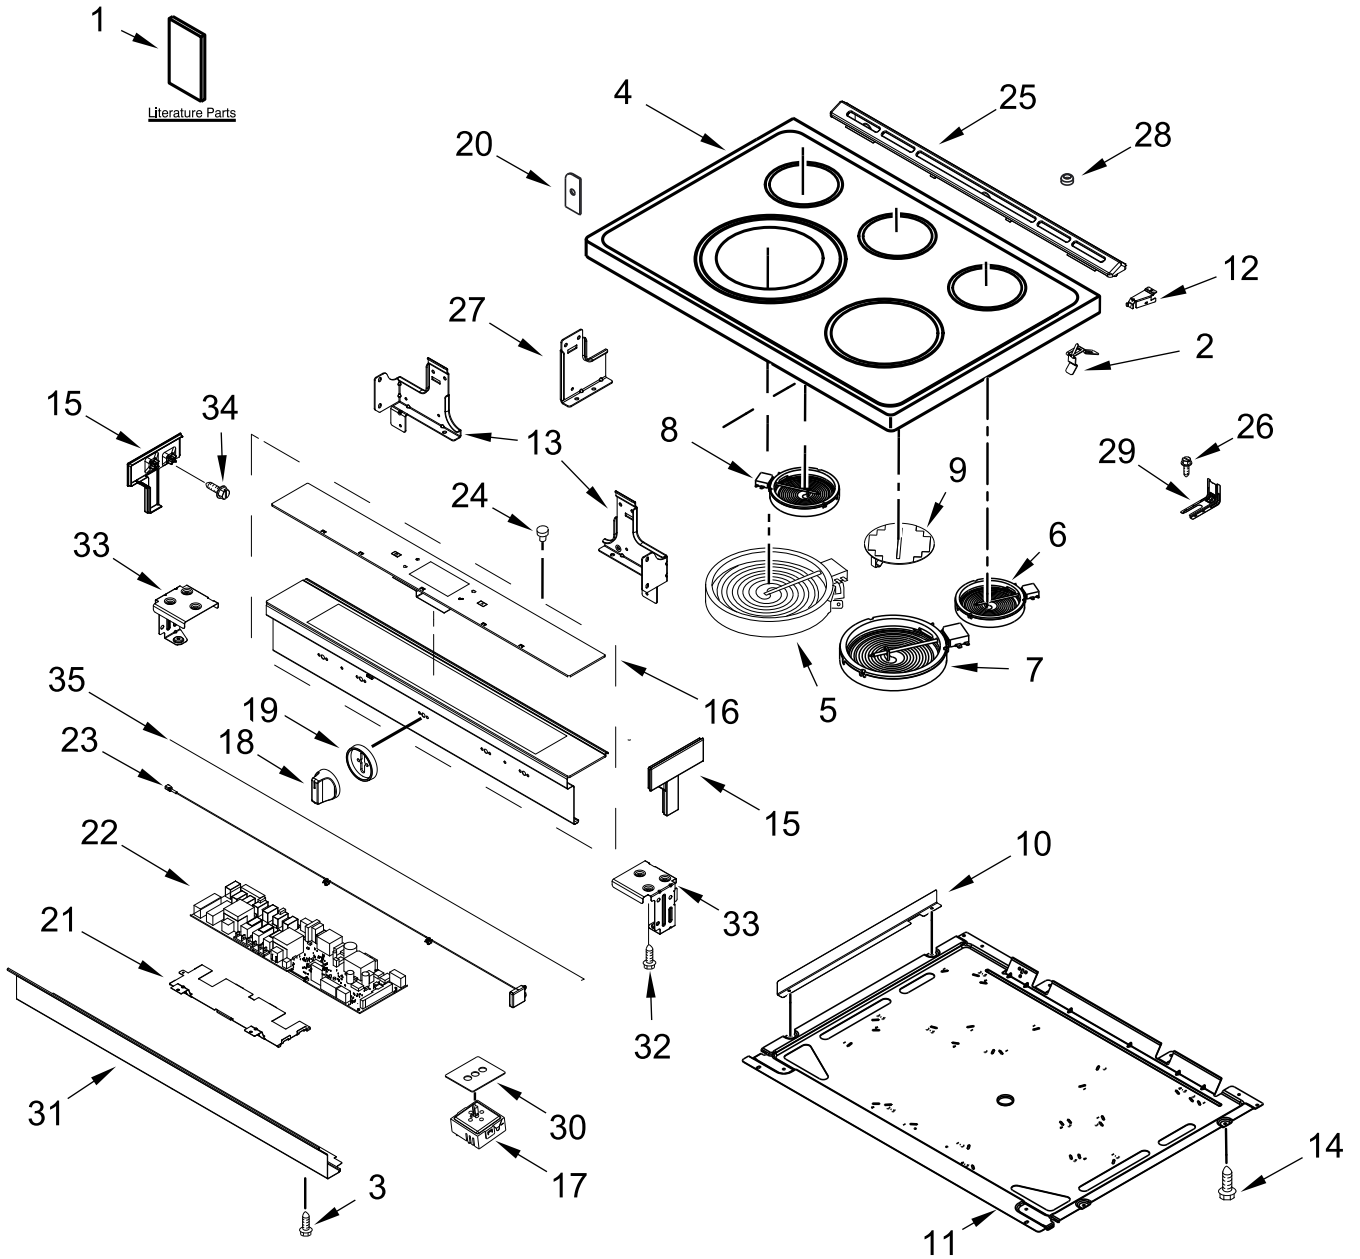

30" ELECTRIC SLIDE-IN SELF-CLEAN CONVECTION RANGE

MODELS:

WEE750H0HZ1 (Stainless)

COOKTOP PARTS

COOKTOP PARTS

<u>Illus. No.</u>	<u>Part No.</u>	<u>Description</u>	<u>Illus. No.</u>	<u>Part No.</u>	<u>Description</u>	<u>Illus. No.</u>	<u>Part No.</u>	<u>Description</u>
1		Literature Parts	14	3196173	Screw	25		Vent, Trim Top
	W11085332	Instructions, Installation	15		Endcap		W10636528	Black
	W11085352	Use and Care Guide		W10854356	Stainless (Left)	26	7101P485-60	Screw, Anti-Tip Kit
	W11095707	Sheet, Tech		W10854360	Stainless (Right)	27	W10867600	Bracket, Console (Center)
	W11095651	Wiring, Diagram	16		Console, Assembly	28	W10664705	Bumper
	W11097305	Guide, Internet Connectivity		W10854344	Stainless	29	W10606241	Bracket, Anti-Tip
2	W10225448	Spring, Element	17	W10437092	Switch, Infinite (Right Front)	30	7201P077-60	Gasket, Infinite Switch
3	3196178	Screw		W10578768	Switch, Infinite (Right Rear)	31		Console, Lower Panel
4		Cooktop		W10437094	Switch, Infinite (Left Rear)		W10854346	Black
	W10865119	Black		W10437097	Switch, Infinite (Left Front)	32	3196160	Screw
5	W10187839	Element (3000W) (Left Front)		W10888698	Switch, Warm Zone (Center)	33	W10828159	Base, Console (Left)
6	8273994	Element (1200W) (Right Rear)			Knob		W10828160	Base, Console (Right)
7	W10275048	Element (3000/1400W) (Right Front)	18	W10919181	Stainless (Triple)	34	9780274	Screw
8	W10342780	Element (1300W) (Left Rear)		W10919182	Stainless (Warming)	35	W10612719	Gasket, Console/Cooktop
9	W10799048	Element, Warm Zone (Center Rear)		W10919183	Stainless (Dual)			FOLLOWING PARTS NOT ILLUSTRATED
10	W10613286	Bracket, Radiant		W10919184	Stainless (Single)		W11176682	Harness, Main
11	W10536275	Pan, Radiant	19		Bezel		W11134658	Harness, Cooktop
12	W10162253	Brace, Corner (Left)		W11156714	Stainless		W11207123	Harness, Console
	W10162252	Brace, Corner (Right)	20	W10882900	Gasket		W10664316	Clip, Harness (Cooktop)
13	W10867592	Support, Cooktop (Right)	21	W10908536	Bracket, Control		313438	Clip, Harness
	W10867593	Support, Cooktop (Left)	22	W10868153	Control, Electronic (Powermax)			
			23	W11223045	Antenna			
			24	3196068	Lens, Indicator			