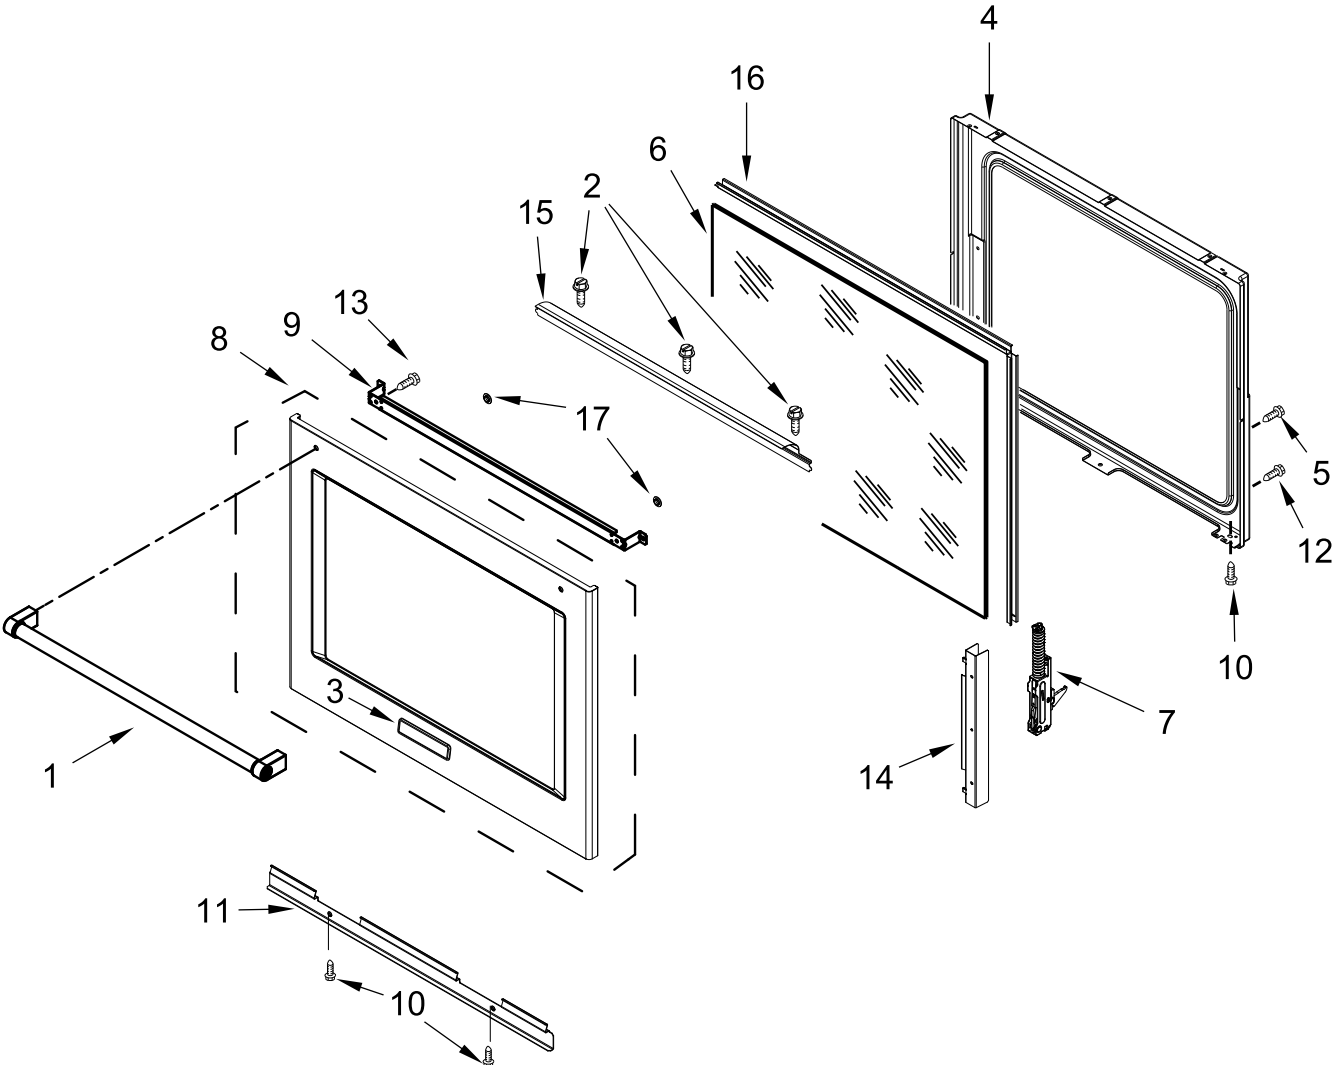

DOOR PARTS

DOOR PARTS

<u>Illus.</u> <u>No.</u>	<u>Part No.</u>	<u>Description</u>
1		Assembly, Door Handle
	W10551000	Stainless
2	9780274	Screw
3	W10518672	Badge
4	W10826568	Liner, Door
5	W10031790	Screw
6	W10813616	Glass, Inner

<u>Illus.</u> <u>No.</u>	<u>Part No.</u>	<u>Description</u>
7	W10885519	Hinge, Door (Active)
8		Assembly, Outer Door
	W10634271	Stainless
9	W10541911	Bracket, Glass Upper Handle
10	W10327235	Screw
11	W10813140	Rail, Horizontal Support

<u>Illus.</u> <u>No.</u>	<u>Part No.</u>	<u>Description</u>
12	W10031780	Screw
13	8533988	Screw
14	W10813139	Rail, Vertical Support
15		Scoop, Door
	W10551024	Stainless
16	W10813142	Spacer, Glass
17	W10319024	Washer, Door