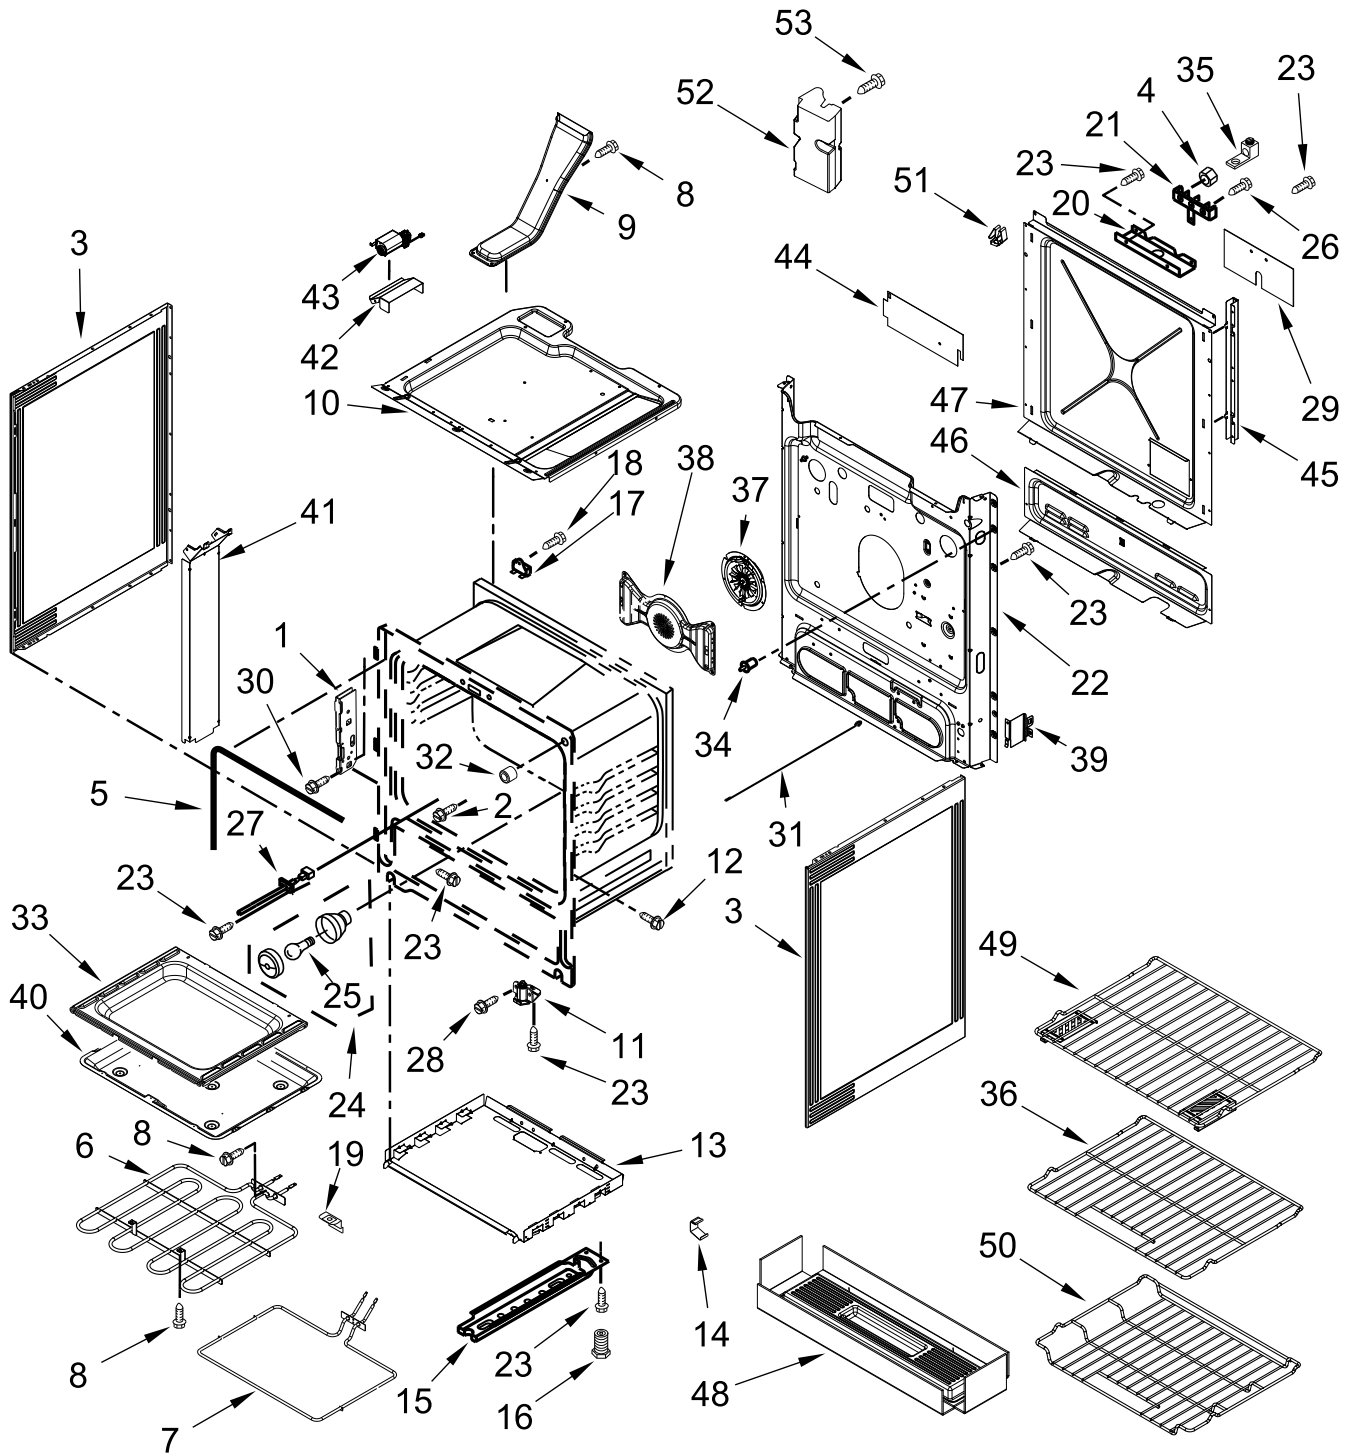

CHASSIS PARTS

CHASSIS PARTS

<u>Illus. No.</u>	<u>Part No.</u>	<u>Description</u>	<u>Illus. No.</u>	<u>Part No.</u>	<u>Description</u>	<u>Illus. No.</u>	<u>Part No.</u>	<u>Description</u>
1	W10289077	Receiver, Hinge	20	3186034	Bracket, Service	41	W10162255	Duct, Cover
2	3196560	Screw	21	W10245259	Block, Terminal	42	W10162254	Duct, Cooling
3		Panel, Side	22	W10289166	Back, Main	43	W11190724	Assembly, Cooling Fan
	W10162245	Black	23	3196178	Screw	44	W11117035	Shield, Wire
4	3400029	Nut	24	W10454648	Assembly, Light	45	W10162241	Channel, Rear
5	W10162385	Gasket, Door	25	311255	Bulb, Oven Light	46	W10162248	Cover, Wire
6	W10544952	Element, Broil	26	3400016	Screw	47	W10289172	Cover, Back
7	W10774342	Element, Bake	27	W10586204	Sensor	48	W10686408	Kit, Reservoir (Steam Rack)
8	W10362924	Screw	28	3196169	Screw	49	W10554007	Rack, Steam
9	W11122085	Assembly, Flue	29	W10655441	Shield, Power Cord	50	W10554006	Rack, Maximum Capacity
10	W10289168	Box, Burner SI	30	W10031780	Screw	51	W10866583	Panel, Clip
11	W10341186	Assembly, Front Foot	31	W10273192	Rod, Door Switch	52	W10914589	Counterweight
12	W10067840	Screw	32	9758701	Spacer, Door	53	W11034869	Screw
13	W10541959	Shield, Bake	33	W10774446	Bottom, Oven			FOLLOWING PARTS NOT ILLUSTRATED
14	W10137382	Clip, Panel	34	W10627802	Switch, Door	W10289173		Insulation, Wrap
15	W10390008	Assembly, Base Rail (Left)	35	W10281322	Kit, Bare Wire Adapter Block	W10575374		Insulation, Bottom
	W10390007	Assembly, Base Rail (Right)	36	W10554005	Rack, Heavy Duty	4820F015-59		Insulation, Strap
16	W10058460	Foot, Leveling	37	W10874472	Assembly, Convection	W10162240		Insulation, Back
17	3196548	Fuse, Thermal	38	W10346153	Baffle, Full Convection	7111P017-60		Clamp, Wire
18	3196172	Screw	39	W10273002	Bracket, Oven Support			
19	W10035900	Support, Oven Bottom	40	W10346147	Pan, Bake