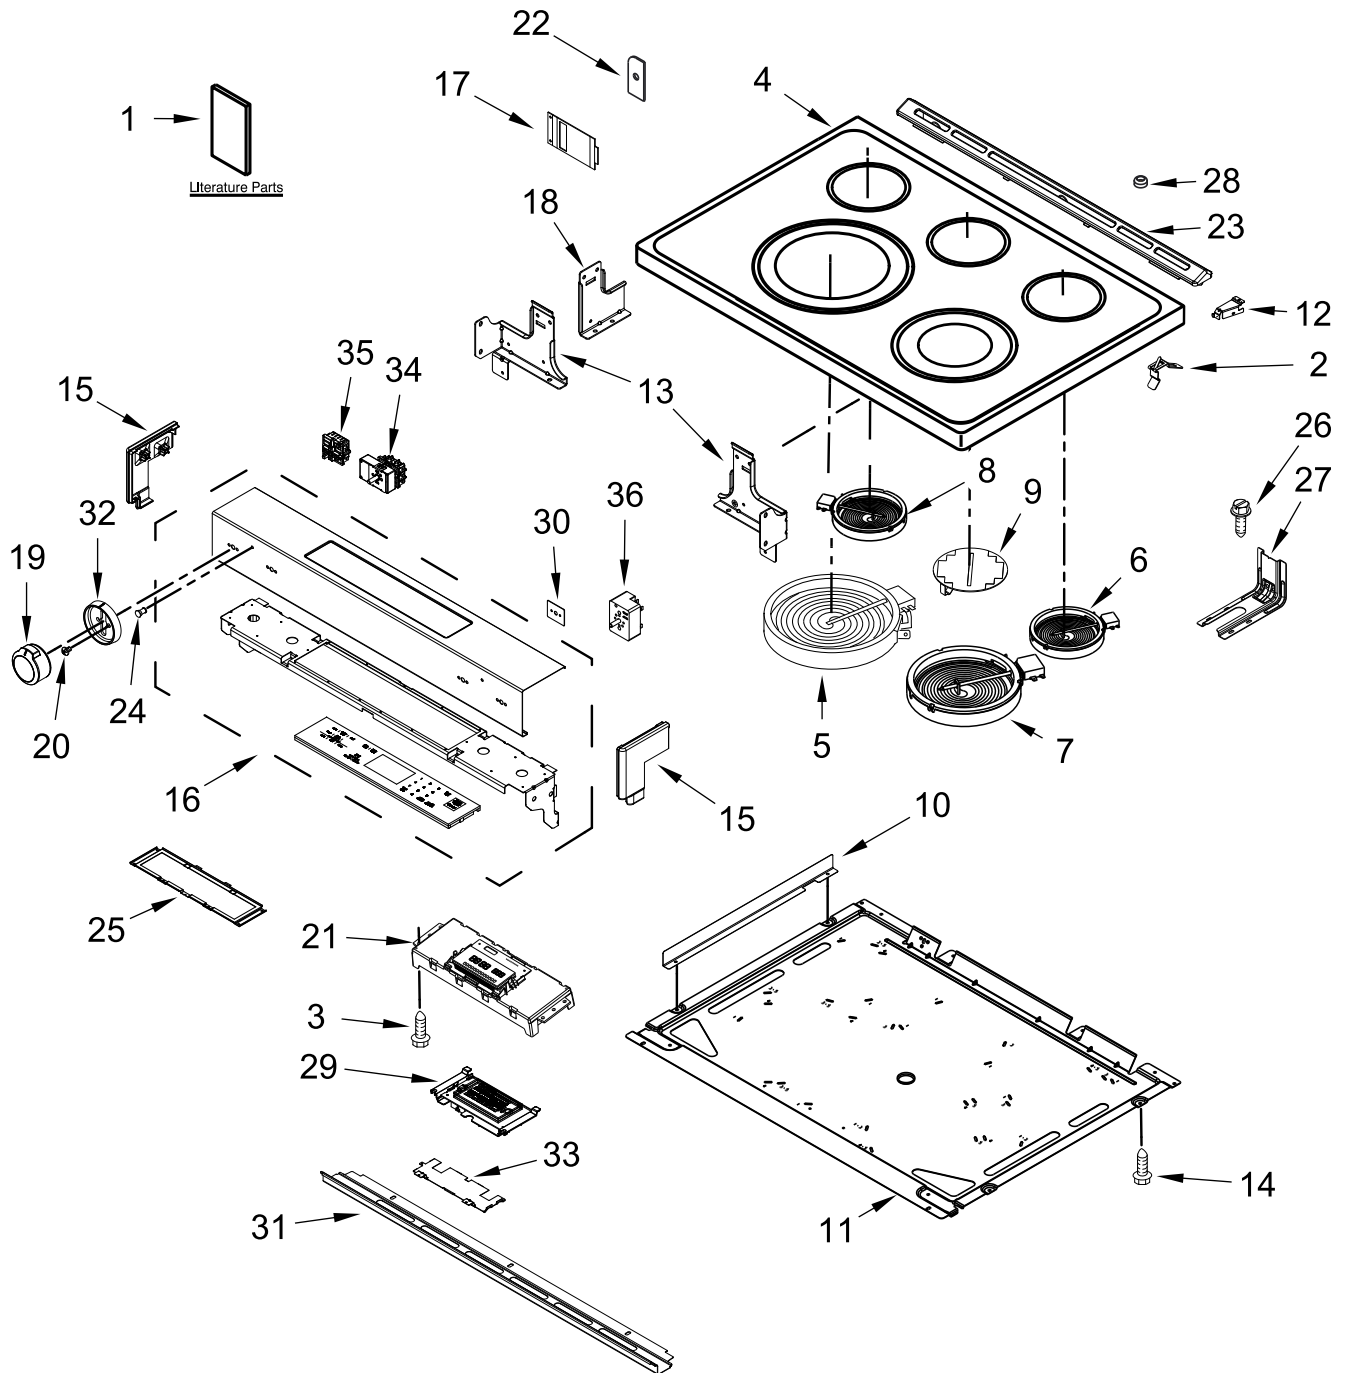

COOKTOP PARTS

COOKTOP PARTS

<u>Illus. No.</u>	<u>Part No.</u>	<u>Description</u>	<u>Illus. No.</u>	<u>Part No.</u>	<u>Description</u>	<u>Illus. No.</u>	<u>Part No.</u>	<u>Description</u>
1		Literature Parts	14	3196173	Screw	31		Console, Lower Panel
	W11047682	Instructions, Installation	15		Endcap		W10555934	Stainless
	W10844271	Sheet, Tech		W10555937	Stainless (Left)	32		Bezel
	W10896665	Use and Care Guide		W10555940	Stainless (Right)		W10663809	Stainless
	W10400064	Guide, Quick Start (English)	16		Console	33	W10558372	Bracket, Control
	W10400065	Guide, Quick Start (French)	17	W10901121	Stainless	34	W10437097	Switch, Infinite (Left Front)
	W10903848	Wiring Diagram	18	W10757531	Keypad, Shield	35	W10437094	Switch, Infinite (Right Front and Left Rear)
2	W10225448	Spring, Element	19		Knob	36	W10578768	Switch, Infinite (Right Rear)
3	3196178	Screw		W10823543	Stainless (Right Rear)			FOLLOWING PARTS NOT ILLUSTRATED
4		Cooktop		W10823541	Stainless (Left Rear)		W11196719	Harness, Main
	W10536296	Stainless		W10823538	Stainless (Right Front)		W10575120	Harness, Keypad
5	W10187839	Element (3000W) (Left Front)		W10823536	Stainless (Left Front)		W11172426	Harness, Display
6	8273994	Element (1200W) (Right Rear)		W10823536	Stainless (Left Front)		W11172417	Harness, Console
7	W10251108	Element (3200W) (Right Front)	20	3400882	Screw		W10664316	Clip, Harness (Cooktop)
8	W10342780	Element (1300W) (Left Rear)	21	W10759277	Control, MRC2		W11172530	Harness, Bake Drawer
9	W10799048	Element, Warm Zone (Center Rear)	22	W10882900	Gasket		W11134658	Harness, Cooktop
			23		Vent, Trim Top		3196520	Clip, Wire
				W10636529	Stainless		313438	Clip, Harness
10	W10613286	Bracket, Radiant	24	3196068	Lens, Indicator			
11	W10536275	Pan, Radiant	25	W10555923	Bracket, User Interface			
12	W10162253	Brace, Corner (Left)	26	7101P485-60	Screw, Anti-Tip Kit			
	W10162252	Brace, Corner (Right)	27	W10606241	Bracket, Anti-Tip			
13	W10289169	Support, Cooktop (Right)	28	W10664705	Bumper			
	W10289170	Support, Cooktop (Left)	29	W10759323	Assembly, Display			
			30	7201P077-60	Gasket, Infinite Switch