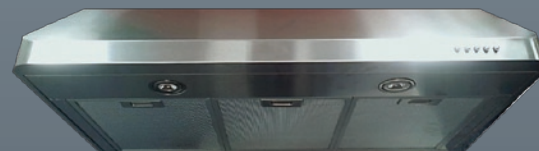

$500 SAVINGS!

50% OFF A 36" RANGE HOOD (UNDER-MOUNT OR CHIMNEY HOOD) WHEN PURCHASED WITH A 36" ILVE RANGE. **INSTANT IN-STORE REBATE**

Promotion valid August 1, 2018 - January 31st, 2019

Promotional Hood Pricing is good with the purchase of ANY qualifying ILVE 36" Range model. (See your ILVE RETAILER for Details!)

TERMS & CONDITIONS: Range Hood (VEHOOD3610 or VEHOOD36CH) must be ordered at the time of range purchase in order to receive the instant rebate. Offer valid on ranges and hood combinations purchased August 1, 2018 through January 31, 2019. Offer not applicable toward prior purchases, open box purchases or floor model purchases. For additional conditions and information please call EuroChef USA at 866.844.6566 or visit www.ilveappliances.com.