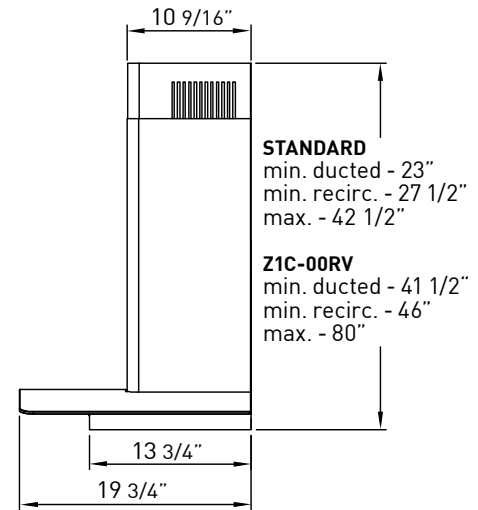

	INTERNAL BLOWER STANDARD	ACT™ INTERNAL BLOWER with AIRFLOW CONTROL TECHNOLOGY™	
Min.-Max. CFM	200 - 600	Min.-Max. CFM	200 - 390      200 - 290
Min.-Max. Sones	1 - 6	Min.-Max. Sones	1 - 4      1 - 3

*ACT™ is a feature built into specific Zephyr hoods allowing you to limit the maximum blower CFM to meet local code requirements.*

<b>SIZE</b>	
ZRV-E30AGC / ZRV-E30AGG	30"
ZRV-M90AGC / ZRV-M90AGG	36"
<b>PERFORMANCE</b>	
INTERNAL, MIN.-MAX. BLOWER CFM	200 - 600
INTERNAL, MIN.-MAX. SONES	1 - 6
<b>COLOR</b>	
ZRV-E30AGC / ZRV-M90AGC	SS w/ Clear Glass Canopy
ZRV-E30AGG / ZRV-M90AGG	SS w/ Smoke-Gray Glass Canopy
<b>FEATURES</b>	
ACT™	Yes
CONTROLS	ICON Touch™
SPEED LEVELS	5*
5 MINUTE AUTO DELAY-OFF	Yes
LIGHTING	Halogen, 50W x 2
DUAL LEVEL LIGHTING	Yes
FILTERS	Aluminum Mesh x 1
RECIRCULATING OPTION	Yes
EXTENSION DUCT COVER OPTION	Yes, Up to 12' Ceiling
<b>DUCT SPECIFICATIONS</b>	
VERTICAL - INTERNAL	6" Round
HORIZONTAL - INTERNAL	NA
<b>AC POWER</b>	
	120V, 60Hz at Max. 3.4A
<b>OPTIONAL ACCESSORIES</b>	
RECIRCULATING KIT	ZRC-00RV
EXTENSION DUCT COVER	Z1C-00RV
UNIVERSAL MAKE-UP AIR KIT	MUA006A
<b>MOUNTING HEIGHT**</b>	
	26" - 34"
<b>WARRANTY</b>	
	3 Years Parts, 1 Year Labor

FRONT

SIDE

TOP

Specifications subject to change, check zephyronline.com for up-to-date information.

<b>CEILING HEIGHT</b>		8'	8.5'	9'	9.5'	10'	10.5'	11'	12'
<b>STANDARD DUCT COVER</b>	Ducted Mounting Height**	26"-33.5"	26"-34"	26"-34"	28"-34"	34"-34"	NA	NA	NA
	Recirc. Mounting Height**	26"-28.5"	26"-34"	26"-34"	28"-34"	34"-34"	NA	NA	NA
<b>EXTENSION DUCT COVER</b>	Ducted Mounting Height**	NA	NA	26"-30.5"	26"-34"	26"-34"	26"-34"	26"-34"	28"-34"
	Recirc. Mounting Height**	NA	NA	26"-26"	26"-32"	26"-34"	26"-34"	26"-34"	28"-34"