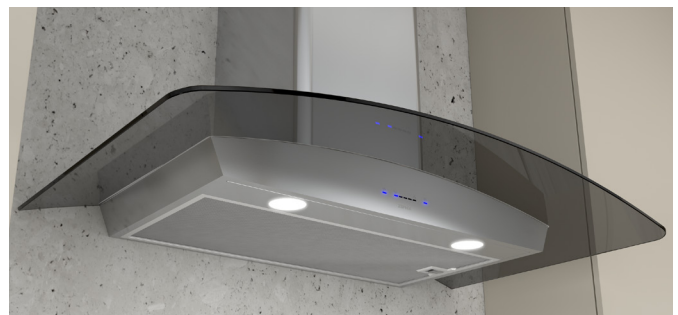

# RAVENNA wall

The delicate curve of a glass canopy arching over your cooktop will add power and style to your every day cooking experience. The Ravenna combines 21st century know-how with timeless beauty—and the result is stunning. Featuring clear and smoke-gray glass canopy options, as well as ACT™ technology, ICON Touch™ Controls and a versatile Recirculating Option.

<b>SIZE</b>	
ZRV-E30AGC / ZRV-E30AGG	30"
ZRV-M90AGC / ZRV-M90AGG	36"
<b>PERFORMANCE</b>	
INTERNAL, MIN.-MAX. BLOWER CFM	200 - 600
INTERNAL, MIN.-MAX. SONES	1 - 6
<b>COLOR</b>	
ZRV-E30AGC / ZRV-M90AGC	SS w/ Clear Glass Canopy
ZRV-E30AGG / ZRV-M90AGG	SS w/ Smoke-Gray Glass Canopy
<b>FEATURES</b>	
ACT™	Yes
CONTROLS	ICON Touch™
SPEED LEVELS	5*
5 MINUTE AUTO DELAY-OFF	Yes
LIGHTING	Halogen, 50W x 2
DUAL LEVEL LIGHTING	Yes
FILTERS	Aluminum Mesh x 1
RECIRCULATING OPTION	Yes
EXTENSION DUCT COVER OPTION	Yes, Up to 12' Ceiling
<b>DUCT SPECIFICATIONS</b>	
VERTICAL - INTERNAL	6" Round
HORIZONTAL - INTERNAL	NA
<b>AC POWER</b>	
	120V, 60Hz at Max. 3.4A
<b>OPTIONAL ACCESSORIES</b>	
RECIRCULATING KIT	ZRC-00RV
EXTENSION DUCT COVER	Z1C-00RV
UNIVERSAL MAKE-UP AIR KIT	MUA006A
<b>MOUNTING HEIGHT**</b>	
	26" - 34"
<b>WARRANTY</b>	
	3 Years Parts, 1 Year Labor