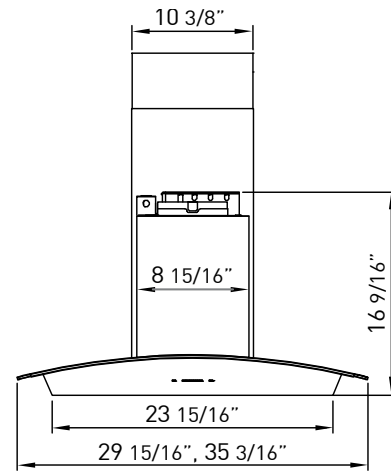

<b>SIZE</b>	
ZRV-E30AGC / ZRV-E30AGG	30"
ZRV-M90AGC / ZRV-M90AGG	36"
<b>PERFORMANCE</b>	
INTERNAL, MIN.-MAX. BLOWER CFM	200 - 600
INTERNAL, MIN.-MAX. SONES	1 - 6
<b>COLOR</b>	
ZRV-E30AGC / ZRV-M90AGC	SS w/ Clear Glass Canopy
ZRV-E30AGG / ZRV-M90AGG	SS w/ Smoke-Gray Glass Canopy
<b>FEATURES</b>	
ACT™	Yes
CONTROLS	ICON Touch™
SPEED LEVELS	5*
5 MINUTE AUTO DELAY-OFF	Yes
LIGHTING	Halogen, 50W x 2
DUAL LEVEL LIGHTING	Yes
FILTERS	Aluminum Mesh x 1
RECIRCULATING OPTION	Yes
EXTENSION DUCT COVER OPTION	Yes, Up to 12' Ceiling
<b>DUCT SPECIFICATIONS</b>	
VERTICAL - INTERNAL	6" Round
HORIZONTAL - INTERNAL	NA
<b>AC POWER</b>	
	120V, 60Hz at Max. 3.4A
<b>OPTIONAL ACCESSORIES</b>	
RECIRCULATING KIT	ZRC-00RV
EXTENSION DUCT COVER	Z1C-00RV
UNIVERSAL MAKE-UP AIR KIT	MUA006A
<b>MOUNTING HEIGHT**</b>	
	26" - 34"
<b>WARRANTY</b>	
	3 Years Parts, 1 Year Labor

FRONT

SIDE

TOP

Specifications subject to change, check zephyronline.com for up-to-date information.

<b>CEILING HEIGHT</b>		8'	8.5'	9'	9.5'	10'	10.5'	11'	12'
<b>STANDARD DUCT COVER</b>	Ducted Mounting Height**	26"-33.5"	26"-34"	26"-34"	28"-34"	34"-34"	NA	NA	NA
	Recirc. Mounting Height**	26"-28.5"	26"-34"	26"-34"	28"-34"	34"-34"	NA	NA	NA
<b>EXTENSION DUCT COVER</b>	Ducted Mounting Height**	NA	NA	26"-30.5"	26"-34"	26"-34"	26"-34"	26"-34"	28"-34"
	Recirc. Mounting Height**	NA	NA	26"-26"	26"-32"	26"-34"	26"-34"	26"-34"	28"-34"