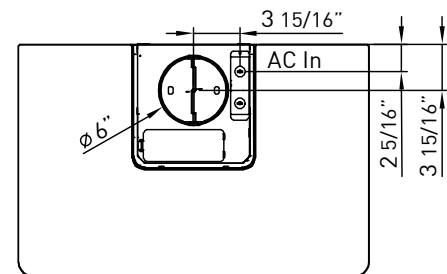

<b>SIZE</b>	
ZRV-E30AGC / ZRV-E30AGG	30"
ZRV-M90AGC / ZRV-M90AGG	36"
<b>PERFORMANCE</b>	
INTERNAL, MIN.-MAX. BLOWER CFM	200 - 600
INTERNAL, MIN.-MAX. SONES	1 - 6
<b>COLOR</b>	
ZRV-E30AGC / ZRV-M90AGC	SS w/ Clear Glass Canopy
ZRV-E30AGG / ZRV-M90AGG	SS w/ Smoke-Gray Glass Canopy
<b>FEATURES</b>	
ACT™	Yes
CONTROLS	ICON Touch™
SPEED LEVELS	5*
5 MINUTE AUTO DELAY-OFF	Yes
LIGHTING	Halogen, 50W x 2
DUAL LEVEL LIGHTING	Yes
FILTERS	Aluminum Mesh x 1
RECIRCULATING OPTION	Yes
EXTENSION DUCT COVER OPTION	Yes, Up to 12' Ceiling
<b>DUCT SPECIFICATIONS</b>	
VERTICAL - INTERNAL	6" Round
HORIZONTAL - INTERNAL	NA
<b>AC POWER</b>	
	120V, 60Hz at Max. 3.4A
<b>OPTIONAL ACCESSORIES</b>	
RECIRCULATING KIT	ZRC-00RV
EXTENSION DUCT COVER	Z1C-00RV
UNIVERSAL MAKE-UP AIR KIT	MUA006A
<b>MOUNTING HEIGHT**</b>	
	26" - 34"
<b>WARRANTY</b>	
	3 Years Parts, 1 Year Labor

FRONT

SIDE

TOP

Specifications subject to change, check zephyronline.com for up-to-date information.

<b>CEILING HEIGHT</b>		8'	8.5'	9'	9.5'	10'	10.5'	11'	12'
<b>STANDARD DUCT COVER</b>	Ducted Mounting Height**	26"-33.5"	26"-34"	26"-34"	28"-34"	34"-34"	NA	NA	NA
	Recirc. Mounting Height**	26"-28.5"	26"-34"	26"-34"	28"-34"	34"-34"	NA	NA	NA
<b>EXTENSION DUCT COVER</b>	Ducted Mounting Height**	NA	NA	26"-30.5"	26"-34"	26"-34"	26"-34"	26"-34"	28"-34"
	Recirc. Mounting Height**	NA	NA	26"-26"	26"-32"	26"-34"	26"-34"	26"-34"	28"-34"