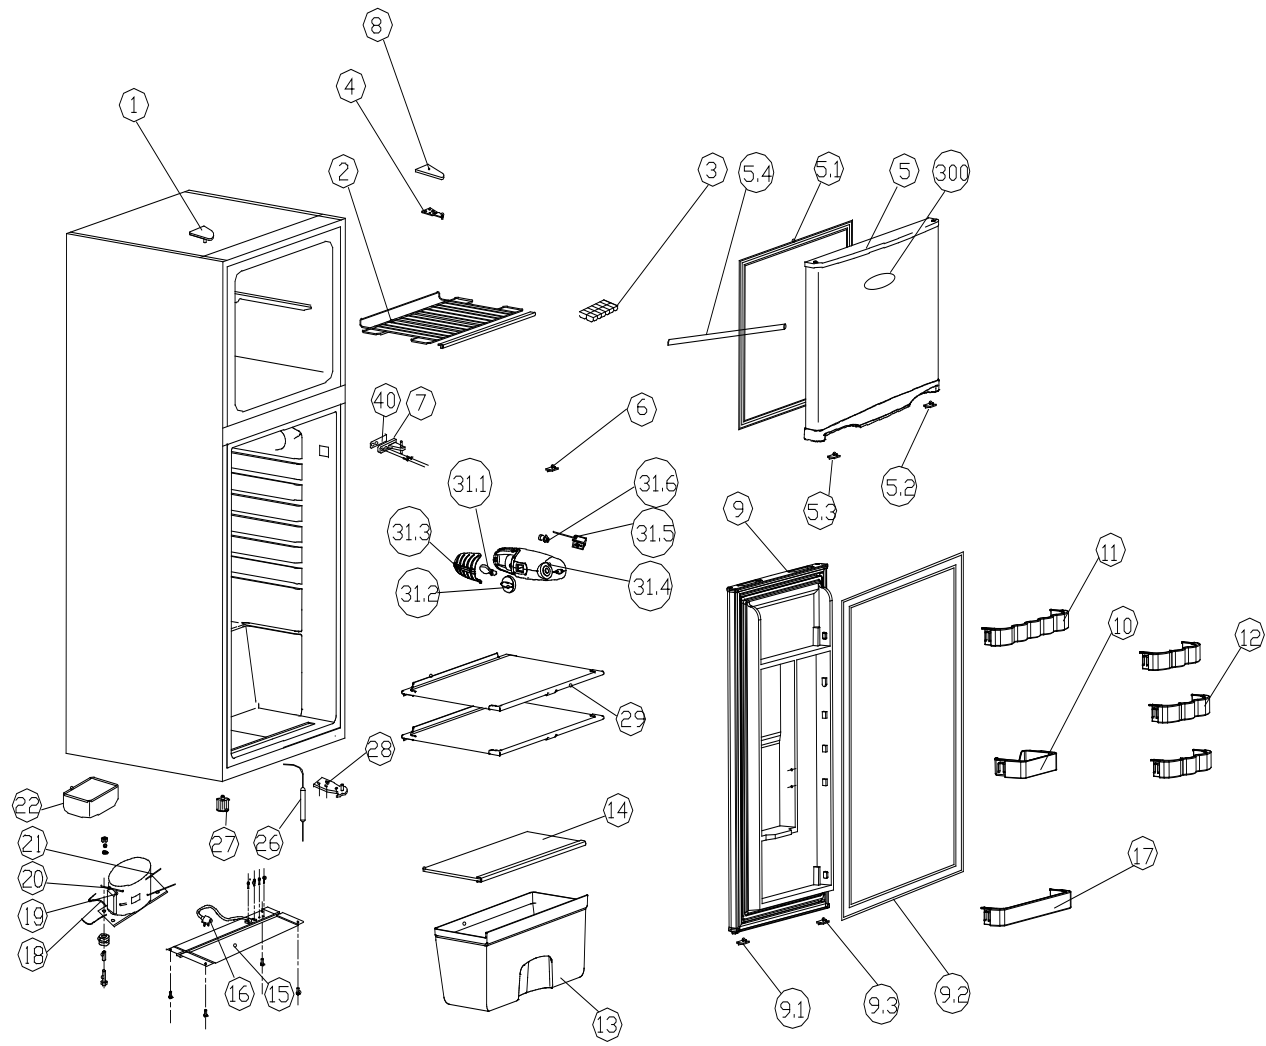

# Exploded view

# RA45B3S Parts list

No.	Part Code	Description of Spare Part	Qty
1	20122080036	Door hinge screw hole cover	1
2	2301500020	Shelves of freezer chamber assembly	1
3	20122990103	Ice cube tray	1
4	3031400148	Upper door hinge,right	1
5	2100151392	Upper door	1
5.1	2200200097	Upper door gasket	1
5.2	2208510024	Right limit block,upper door	1
5.3	2208510025	Left limit block,upper door	1
5.4	3020500092	Door bar,upper	1
6	3059900015	Door switch	1
7	3031400116	Middle door hinge	1
8	20122080091	Cover of upper door hinge	1
9	2100151391	Lower door	1
9.1	2208510013	Right aid-closer,lower door	1
9.2	2200200098	Lower door gasket	1
9.3	2208510020	Left aid-closer,lower door	1
10	2207500510	Door rack,left	1
11	20122050499	Door rack,upper	1
12	20122050767	Door rack,lower	3
13	20122040254	Crisper drawer	1
14	20120030010	Cover of crisper drawer	1
15	3039900264	Compressor support base	1
16	3050100117	Power supply cord plug	1
17	2207500542	Door rack,lower	1
18	3050200095	Earthing wire of compressor	1
19	B43C5B	Compressor	1
20	3040600005	Process tube	1
21	20114070006	Connecting tube	1
22	20122990039	Drain pan	1
26	3040500009	Drier filter	1
27	20122990019	Long adjust leg	1
28	3031400154	Lower door hinge	1
29	20120020042	Shelf of refrigerator chamber assembly	2
31.1	2500500002	Lamp bulb	1
31.2	20122010037	Thermostat knob	1
31.3	20122010048	Lamp cover	1
31.4	20122010002	Thermostat cover	1
31.5	2400200021	Thermostat	1
31.6	2500600001	Lamp holder	1
40	20122080065	Middle hinge cushion	1