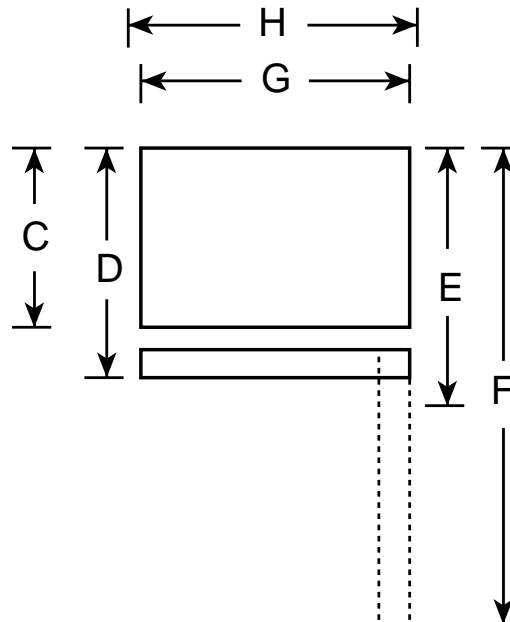

GE Appliances

GTS22KBP – GE 21.7 Cu. Ft. Top-Freezer Refrigerator

Dimensions (in inches)

Front View

Top View

Overall Dimensions	Height to top of hinge (in.) A	67-1/2
	Height to top of case (in.) B	66-7/8
	Height to mid-freezer (in.)	54-1/2
	Case depth without door (in.) C	27-5/8
	Case depth less door handle (in.) D	31-5/8
	Case depth with door handle (in.) E	33-5/8
	Depth with fresh food door open 90° (in.) F	63
	Width (in.) G	32-7/8
	Width with door open 90° less door handle (in.) H	33
Air Clearances	Each side (in.)	1/8
	Top (in.)	1
	Back (in.)	1

Note: All Top-Freezer No-Frost Right-Hand Refrigerator Doors: As you face the front of the refrigerator, the handle is on your left and the hinges are on your right.
All Top-Freezer No-Frost Left-Hand Refrigerator Doors: As you face the front of the refrigerator, the handle is on your right and the hinges are on your left.

GE Appliances

GTS22KBP – GE 21.7 Cu. Ft. Top-Freezer Refrigerator

Features and Benefits

- Spill Proof Glass Shelves – Shelves slide out, and spills stay put.
- Illuminated Upfront Slimline Temperature Controls – Offer maximum style and convenience.
- Adjustable Humidity Vegetable/Fruit Crisper – Provides the ideal storage environment for fruits and vegetables.
- Automatic Moisture Control – Electronic sensors automatically control moisture, adjusting to room humidity changes.
- Spill Proof Freezer Floor – Seamless design offers easy cleanup.
- Adjustable Gallon Door Bins – Makes room for milk and other gallon-size containers.
- Pivot-Out Pan Removal System – Makes it easy to remove and clean crispers.
- Model GTS22KBPWW – White on white
- Model GTS22KBPCC – Bisque on bisque
- Model GTS22KBPBB – Black on black