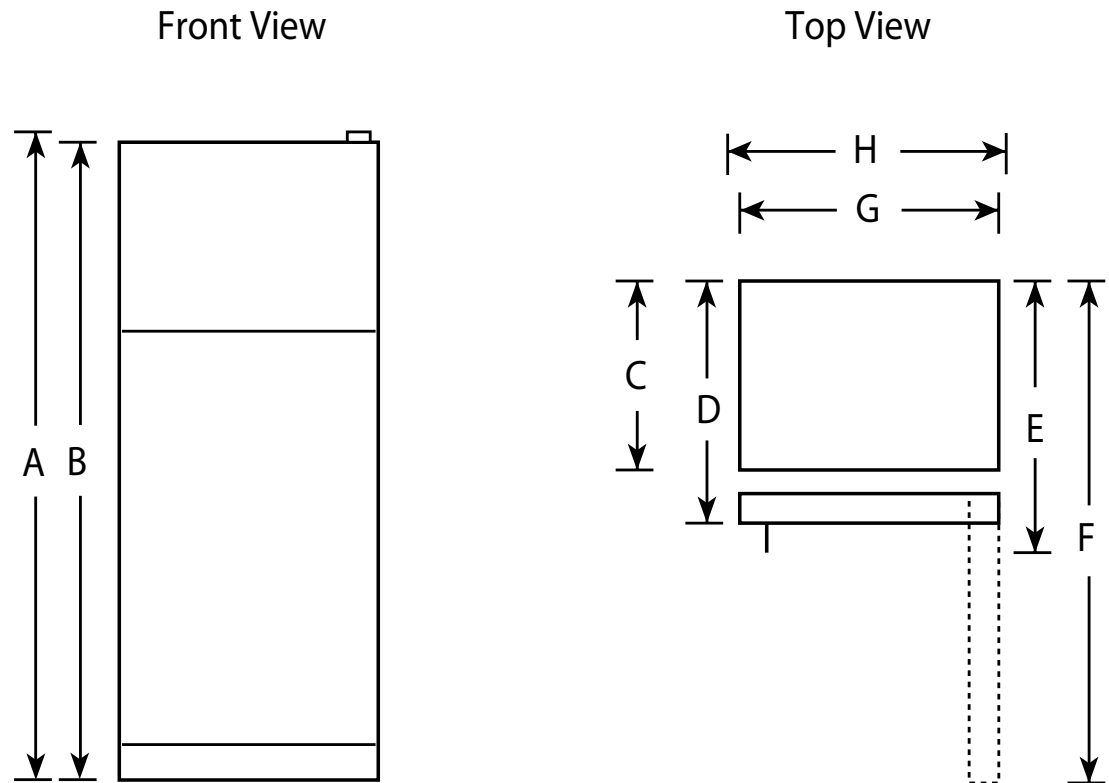

GTS22SBX

GE® 21.7 Cu. Ft. Stainless Top-Freezer Refrigerator

Dimensions and Installation Information (in inches)

Overall Dimensions	Height to top of hinge (in.) A	67-1/2
	Height to top of case (in.) B	66-7/8*
	Case depth without door (in.) C	27-5/8
	Case depth less door handle (in.) D	31-5/8
	Case depth with door handle (in.) E	33-5/8
	Depth with fresh food door open 90° (in.) F	63
	Width (in.) G	32-7/8
	Width with door open 90° inc. door handle (in.) H	35
Air Clearances	Each side (in.)	1/8
	Top (in.)	1
	Back (in.)	1

*Height to mid-freezer (in.): 54-1/2

For answers to your Monogram®, GE Profile™ or GE® appliance questions, visit our website at ge.com or call GE Answer Center® service, 800.626.2000.

Specification Created 1/09