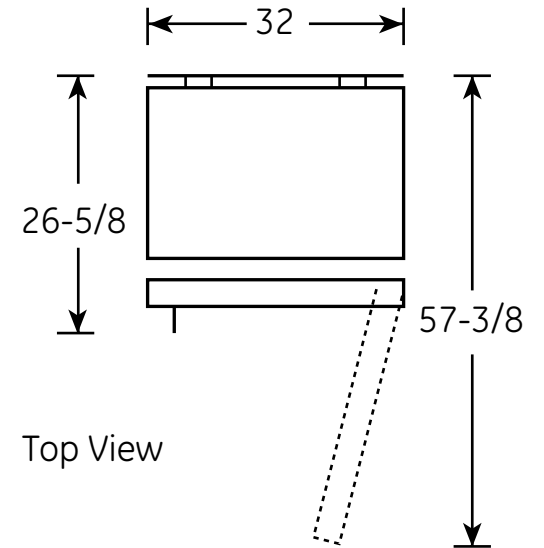

FUF17SVR

GE® 16.7 Cu. Ft. Frost-Free Upright Freezer

Dimensions and Installation Information (in inches)

Air Clearance	
Each side (in.)	3
Top (in.)	3
Back (in.)	3

Front View

Top View

For answers to your Monogram®, GE Profile™ or GE® appliance questions, visit our website at ge.com or call GE Answer Center® service, 800.626.2000.

FUF17SVR

GE® 16.7 Cu. Ft. Frost-Free Upright Freezer

Features and Benefits

- 16.7 cu. ft. Capacity
- Frost-Free
- High-Gloss Handle
- Electronic Temperature Control on Door
- 4 Cabinet Shelves
- 5 Freezer Door Shelves
- 1 Sliding Bulk Storage Basket
- Lock
- Interior Light
- Model FUF17SVRWW – White