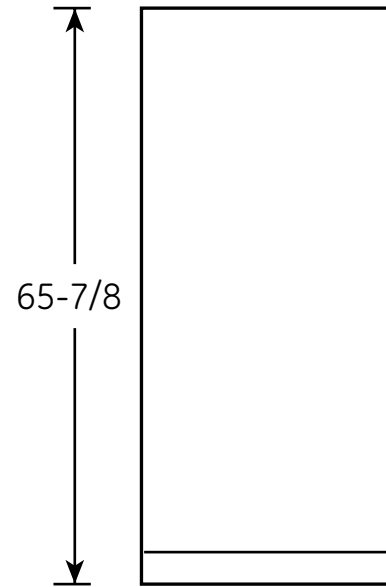

FUF17SVR

GE® 16.7 Cu. Ft. Frost-Free Upright Freezer

Dimensions and Installation Information (in inches)

Air Clearance	
Each side (in.)	3
Top (in.)	3
Back (in.)	3

Front View

Top View

For answers to your Monogram®, GE Profile™ or GE® appliance questions, visit our website at ge.com or call GE Answer Center® service, 800.626.2000.

FUF17SVR

GE® 16.7 Cu. Ft. Frost-Free Upright Freezer

Features and Benefits

- 16.7 cu. ft. Capacity
- Frost-Free
- High-Gloss Handle
- Electronic Temperature Control on Door
- 4 Cabinet Shelves
- 5 Freezer Door Shelves
- 1 Sliding Bulk Storage Basket
- Lock
- Interior Light
- Model FUF17SVRWW – White