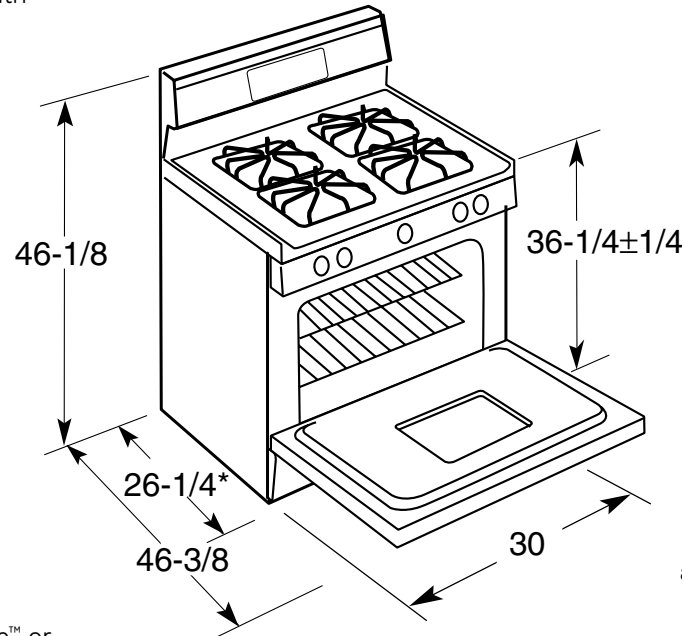

JGBS18MEN

GE® 30" Free-Standing Gas Range

Dimensions and Installation Information (in inches)

Factory set for Natural gas. A set of LP orifices is included with each range for LP conversion.

Gas Self-Clean Range Anti-Tip Bracket (Part No. 205C1714P001)

Electrical Rating: 120V, 60Hz, 5A

Installation Information: Before installing, consult installation instructions packed with product for current dimensional data.

*Dimension from wall to front of closed door handle is 29".