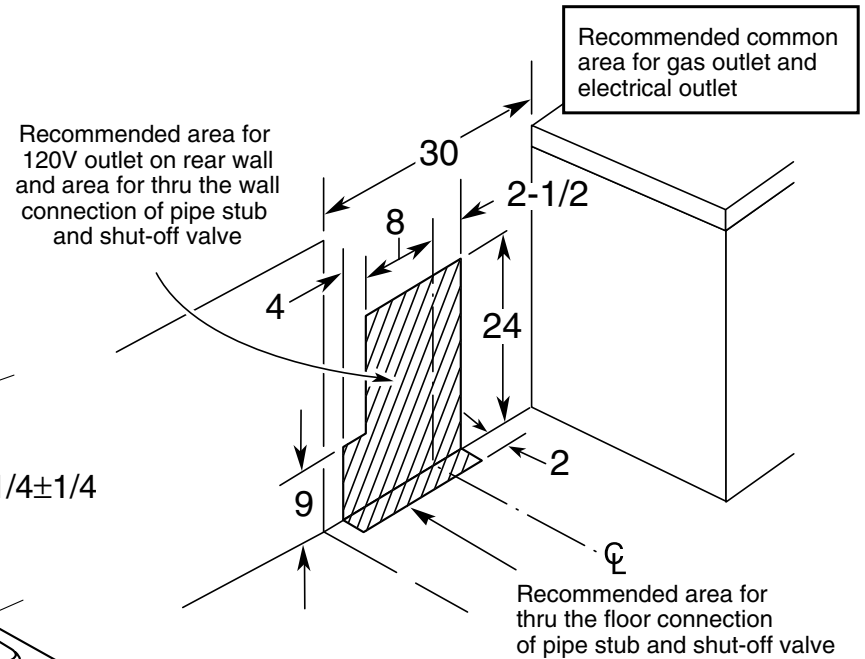

JGBS18MEN

GE® 30" Free-Standing Gas Range

Dimensions and Installation Information (in inches)

Factory set for Natural gas. A set of LP orifices is included with each range for LP conversion.

Gas Self-Clean Range Anti-Tip Bracket (Part No. 205C1714P001)

Electrical Rating: 120V, 60Hz, 5A

Installation Information: Before installing, consult installation instructions packed with product for current dimensional data.

*Dimension from wall to front of closed door handle is 29".

For answers to your Monogram®, GE Profile™ or GE® appliance questions, visit our website at ge.com or call GE Answer Center® service, 800.626.2000.