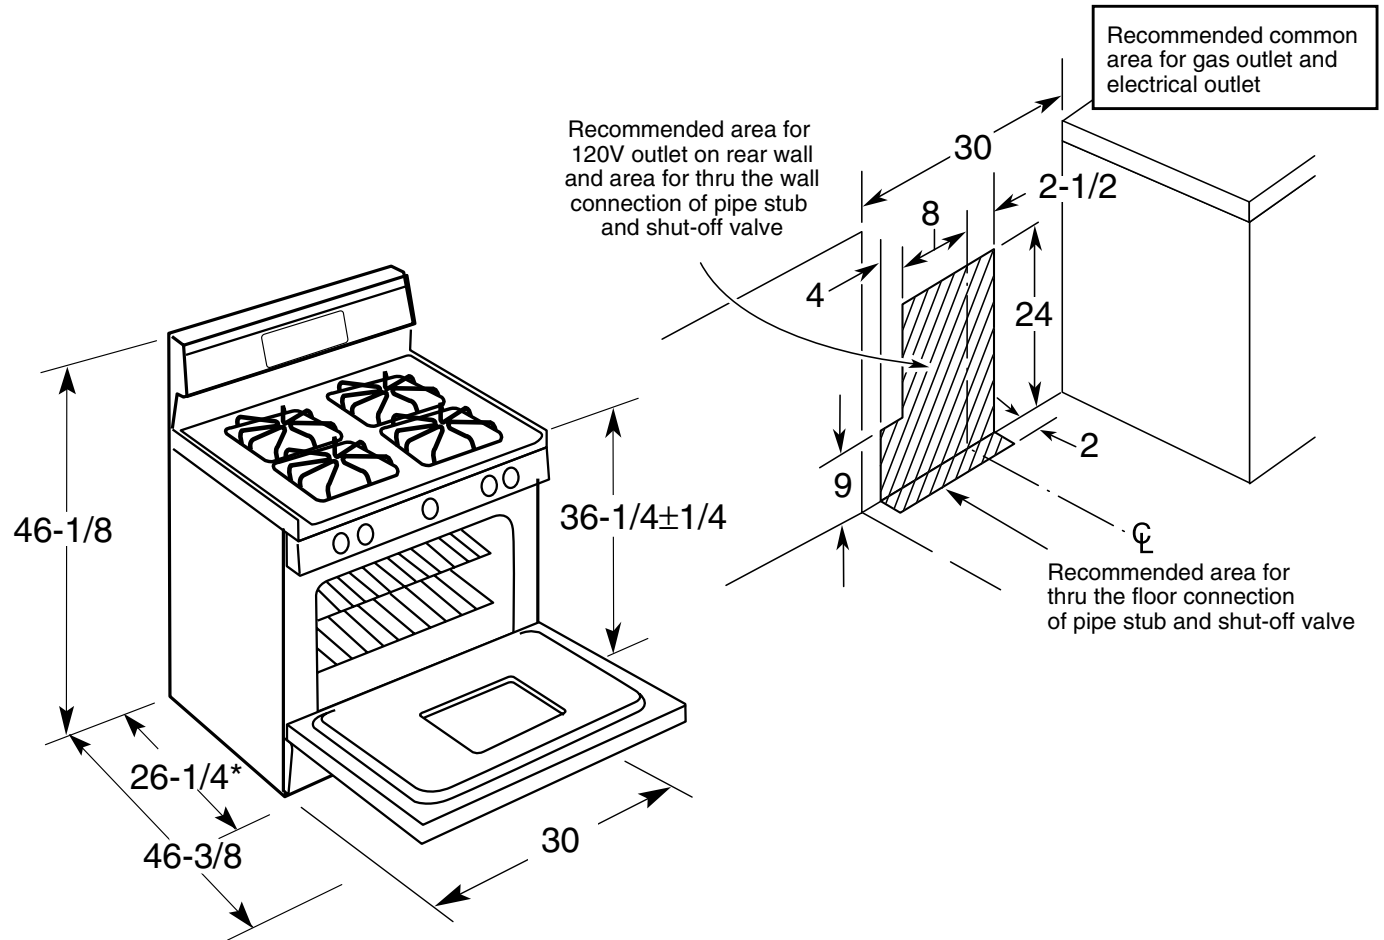

JGB280MEN

GE® 30" Free-Standing Self-Clean Gas Range

Dimensions and Installation Information (in inches)

Optional Gas Range Accessory Drip Pans for Sealed and Standard Burner Models

(Available at additional cost)
To order these accessory drip pans, call toll-free 800-626-2002

Gas Self-Clean Range Anti-Tip Bracket (Part No. 205C1714P001)

Electrical Rating: 120V, 60Hz, 5A

Installation Information: Before installing, consult installation instructions packed with product for current dimensional data.

*Dimension from wall to front of closed door handle is 29".

For answers to your Monogram®, GE Profile™ or GE® appliance questions, visit our website at ge.com or call GE Answer Center® service, 800.626.2000.