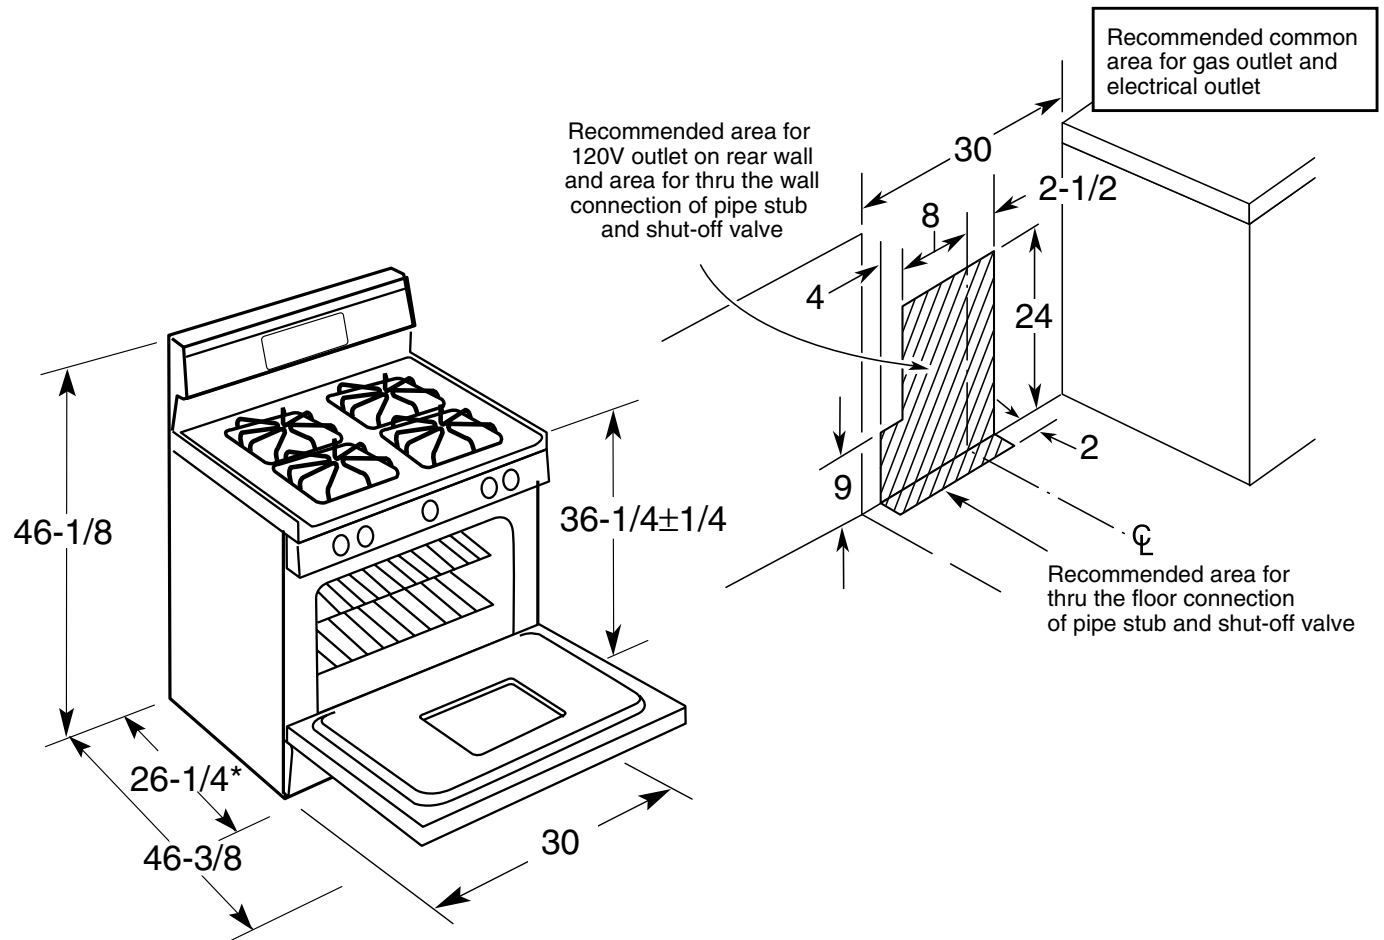

JGB280DEN

GE® 30" Free-Standing Self-Clean Gas Range

Dimensions and Installation Information (in inches)

Optional Gas Range Accessory Drip Pans for Sealed and Standard Burner Models

(Available at additional cost)
To order these accessory drip pans, call toll-free 800-626-2002

Gas Self-Clean Range Anti-Tip Bracket (Part No. 205C1714P001)

Electrical Rating: 120V, 60Hz, 5A

Installation Information: Before installing, consult installation instructions packed with product for current dimensional data.

*Dimension from wall to front of closed door handle is 29".

For answers to your Monogram®, GE Profile™ or GE® appliance questions, visit our website at ge.com or call GE Answer Center® service, 800.626.2000.