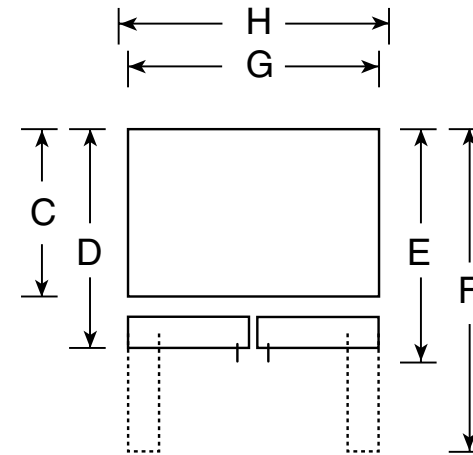

## GE Profile™ 20.9 Cu. Ft. Bottom-Freezer Refrigerator

### Dimensions and Installation Information (in inches)

Overall Dimensions	Height to top of hinge (in.) <b>A</b>	<b>69-5/8</b>
	Height to top of case (in.) <b>B</b>	<b>69</b>
	Case depth without door (in.) <b>C</b>	<b>23-7/8</b>
	Case depth less door handle (in.) <b>D</b>	<b>28-1/2</b>
	Case depth with door handle (in.) <b>E</b>	<b>31</b>
	Depth with fresh food door open 90° (in.) <b>F</b>	<b>43-1/8</b>
	Width (in.) <b>G</b>	<b>35-3/4</b>
	Width with door open 90° inc. door handle (in.) <b>H</b>	<b>40-7/8</b>
Air Clearances	Each side (in.)	<b>1/8</b>
	Top (in.)	<b>1</b>
	Back (in.)	<b>1/2</b>