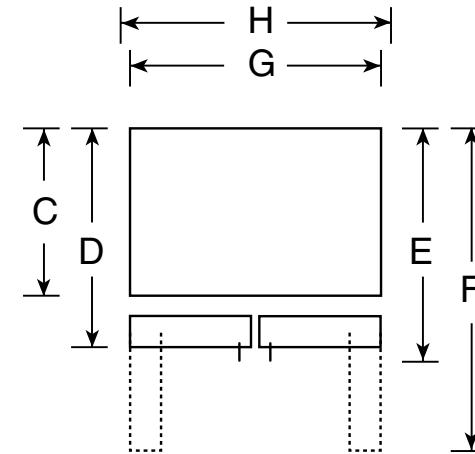

PFCS1NJX

GE Profile™ 20.9 Cu. Ft. French Door Refrigerator

Dimensions and Installation Information (in inches)

Overall Dimensions	Height to top of hinge (in.) A	69-5/8
	Height to top of case (in.) B	69
	Case depth without door (in.) C	23-7/8
	Case depth less door handle (in.) D	28-1/2
	Case depth with door handle (in.) E	31
	Depth with fresh food door open 90° (in.) F	43-1/8
	Width (in.) G	35-3/4
	Width with door open 90° inc. door handle (in.) H	40-7/8
Air Clearances	Each side (in.)	1/8
	Top (in.)	1
	Back (in.)	1/2

Note:

Anti-tip bracket part number 200D8494P001 will be shipped with every counter-depth model

For answers to your Monogram,® GE Profile™ or GE® appliance questions, visit our website at ge.com or call GE Answer Center® service, 800.626.2000.