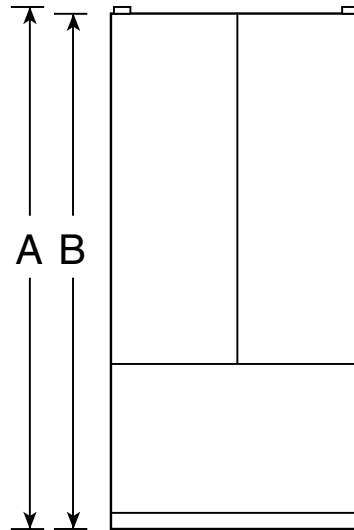

PFSS6SMX

GE Profile™ ENERGY STAR® 25.5 Cu. Ft. French Door Bottom-Freezer Drawer Refrigerator

Dimensions and Installation Information (in inches)

Overall Dimensions	Height to top of hinge (in.) A	70
	Height to top of case (in.) B	67
	Case depth without door (in.) C	29-1/8
	Case depth less door handle (in.) D	32-7/8
	Case depth with door handle (in.) E	35-5/8
	Depth with fresh food door open 90° (in.) F	47-3/4
	Width (in.) G	35-3/4
	Width with door open 90° inc. door handle (in.) H	44-1/2
Air Clearances	Each side (in.)	1/8
	Top (in.)	1
	Back (in.)	1