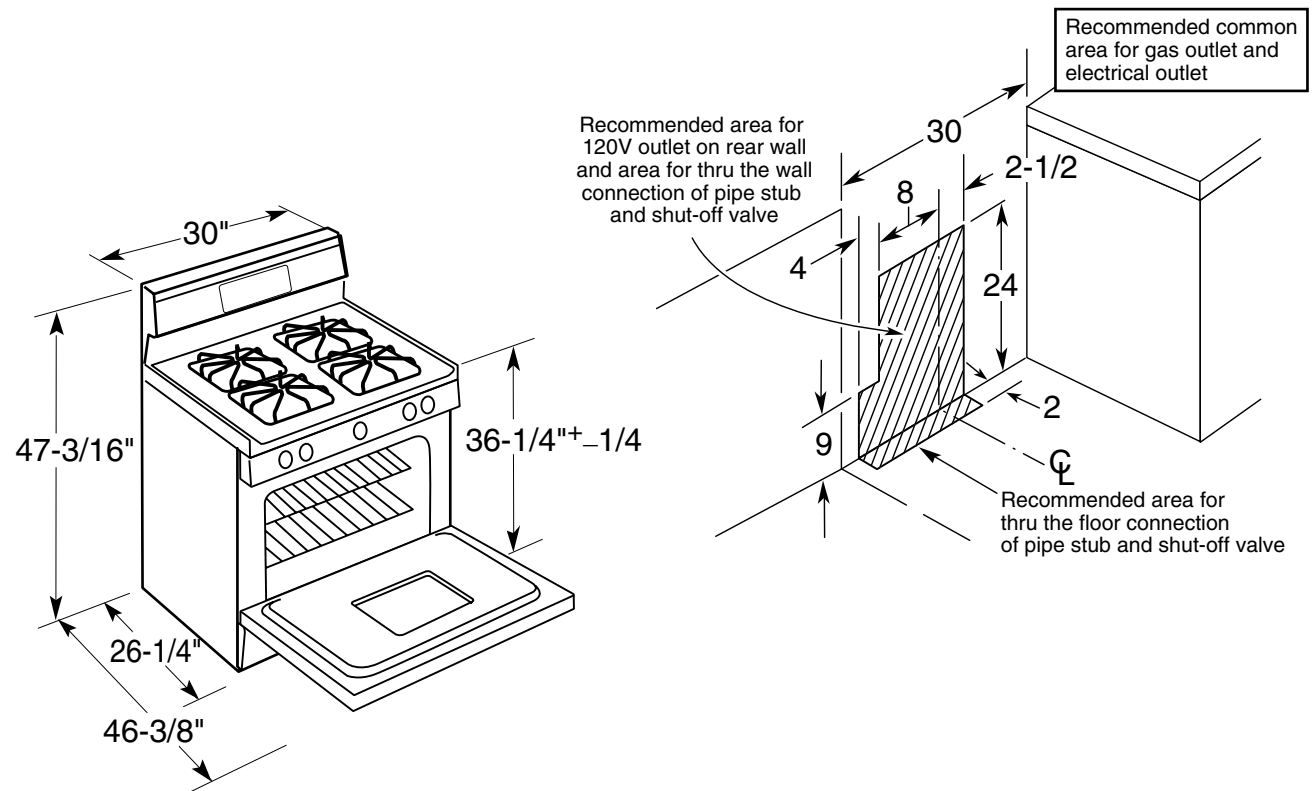

PGB910SEM

GE Profile™ 30" Free-Standing Gas Range

Dimensions and Installation Information (in inches)

*Note: Dimension from the wall to the front of the closed door handle is 29". Depth to front edge of cooktop 25-1/4".

Electrical Rating: 120V, 60Hz, 9A

Installation Information: Before installing, consult installation instructions packed with product for current dimensional data.

For answers to your Monogram®, GE Profile™ or GE® appliance questions, visit our website at ge.com or call GE Answer Center® service, 800.626.2000.