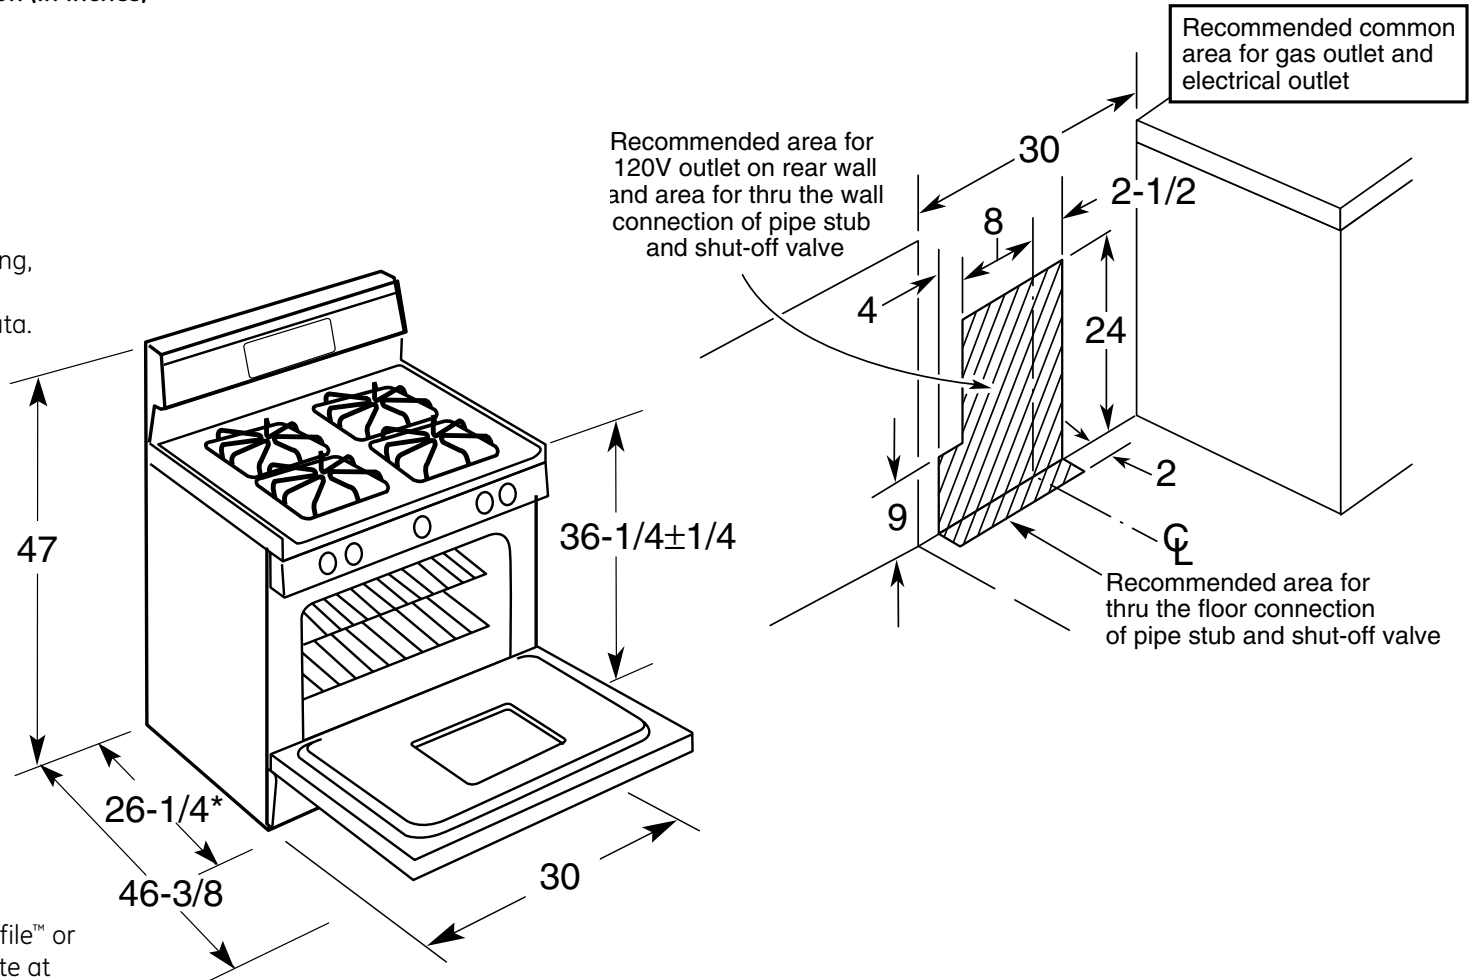

JGBS80DEM

GE® 30" Free-Standing Standard Clean Gas Range

Dimensions and Installation Information (in inches)

Factory set for Natural gas. A set of LP orifices is included with each range for LP conversion.

Gas Self-Clean Range Anti-Tip Bracket (Part No. 205C1714P001)

Electrical Rating: 120V, 60Hz, 5A

Installation Information: Before installing, consult installation instructions packed with product for current dimensional data.

For answers to your Monogram,® GE Profile™ or GE® appliance questions, visit our website at ge.com or call GE Answer Center® service, 800.626.2000.

imagination at work

Specification Created 5/07

330571