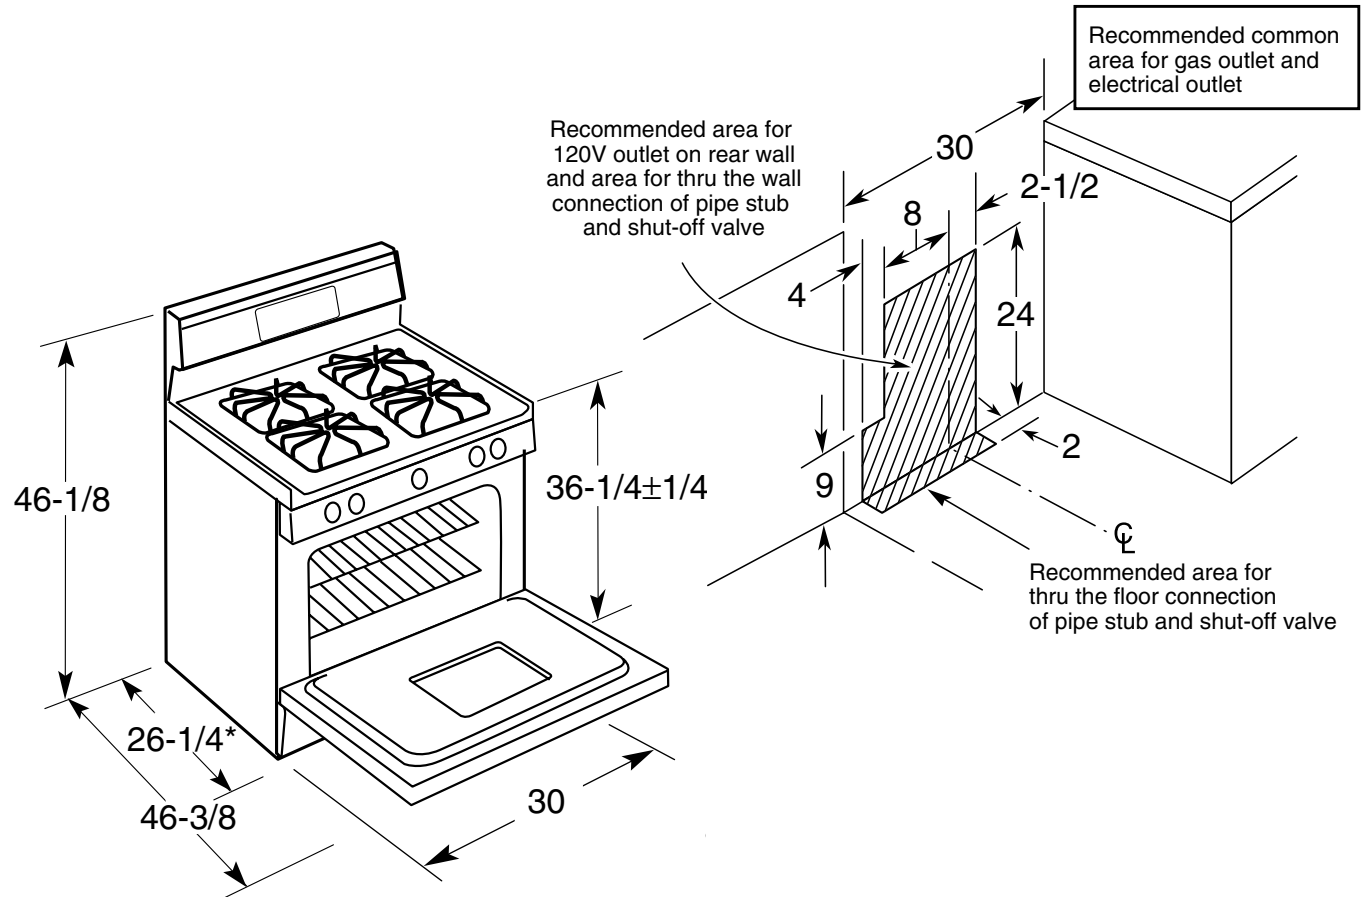

JGBP33DEM

GE® 30" Free-Standing Self-Clean Gas Range

Dimensions and Installation Information (in inches)

Optional Gas Range Accessory Drip Pans for Sealed and Standard Burner Models

(Available at additional cost)

To order these accessory drip pans, call toll-free 800-626-2002

Gas Self-Clean Range Anti-Tip Bracket (Part No. 205C1714P001)

Electrical Rating: 120V, 60Hz, 5A

Installation Information: Before installing, consult installation instructions packed with product for current dimensional data.

*Dimension from wall to front of closed door handle is 29".

For answers to your Monogram®, GE Profile™ or GE® appliance questions, visit our website at ge.com or call GE Answer Center® service, 800.626.2000.

imagination at work

Specification Created 4/07

330588