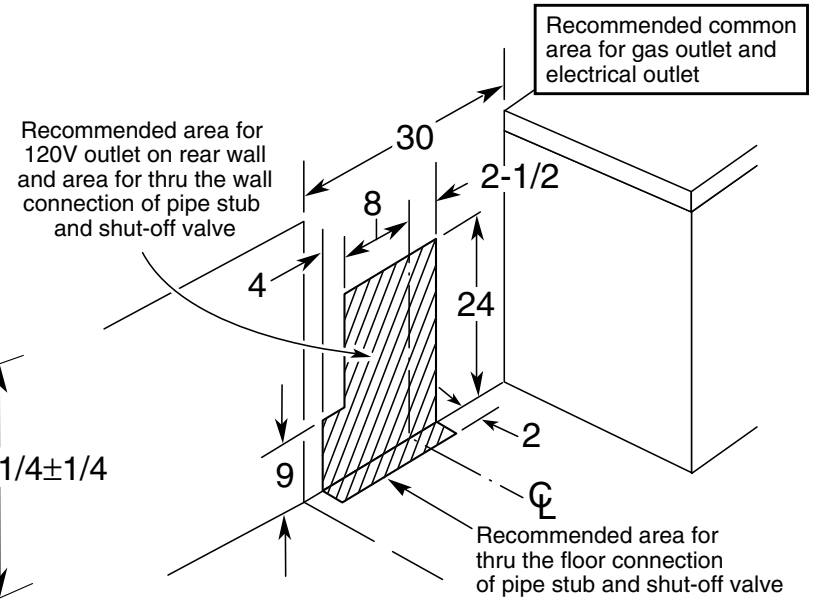

JGBP86DEM

GE® 30" Free-Standing Self-Clean Gas Range

Dimensions and Installation Information (in inches)

Gas Self-Clean Range Anti-Tip Bracket
(Part No. 205C1714P001)

Electrical Rating: 120V, 60Hz, 5A

Installation Information: Before installing, consult installation instructions packed with product for current dimensional data.