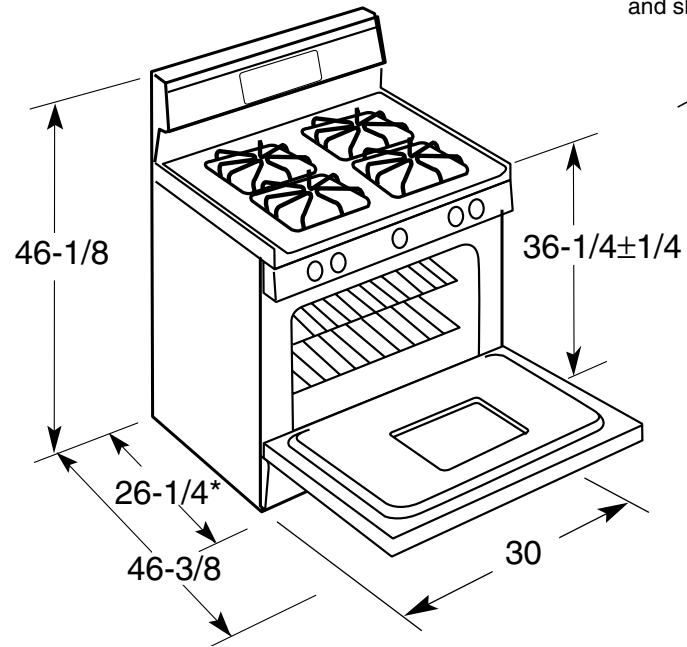

JGBP86DEM

GE® 30" Free-Standing Self-Clean Gas Range

Dimensions and Installation Information (in inches)

Gas Self-Clean Range Anti-Tip Bracket
(Part No. 205C1714P001)

Electrical Rating: 120V, 60Hz, 5A

Installation Information: Before installing, consult installation instructions packed with product for current dimensional data.