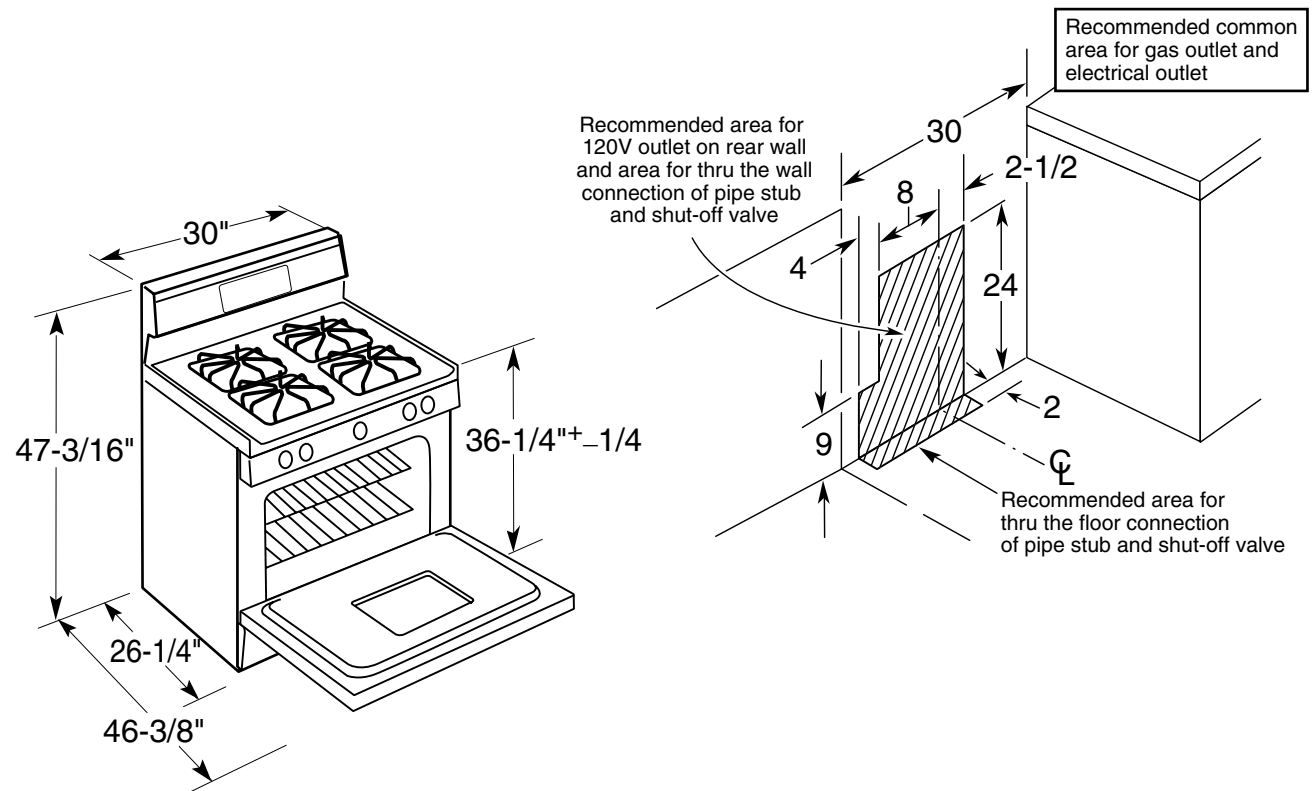

PGB908DEM

GE Profile™ 30" Free-Standing Gas Range

Dimensions and Installation Information (in inches)

*Note: Dimension from the wall to the front of the closed door handle is 29". Depth to front edge of cooktop 25-1/4".

Electrical Rating: 120V, 60Hz, 9A

Installation Information: Before installing, consult installation instructions packed with product for current dimensional data.

For answers to your Monogram®, GE Profile™ or GE® appliance questions, visit our website at ge.com or call GE Answer Center® service, 800.626.2000.