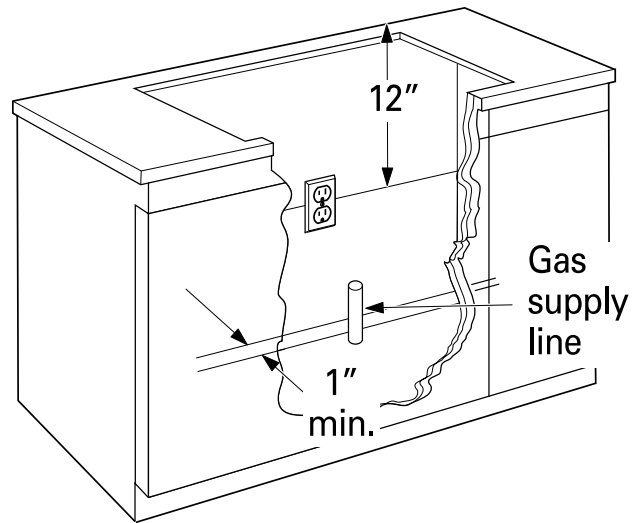

## Dimensions and Installation Information (in inches)

Note: The cooktop cutout is rectangular. The bowed front edge of the cooktop will sit on top of the counter. These cooktops may be installed in combination with a Monogram downdraft vent, a Monogram single oven or a Monogram warming drawer. See installation instructions for details.  
Model ZGU385NSMSS - Natural Gas  
Model ZGU385LSMSS - Liquid Propane  
These stainless steel cooktops are factory set for natural or liquid propane gas. Be sure to order the correct model for the installation situation.

**Note:** Reference Instructions, GE Monogram 36" Stainless Steel Cooktop Installation, packed with product, for complete details. The house gas supply should be at least 1" from the back wall. The electrical outlet should be 12" below the countertop and within reach of the 4 ft. power cord.