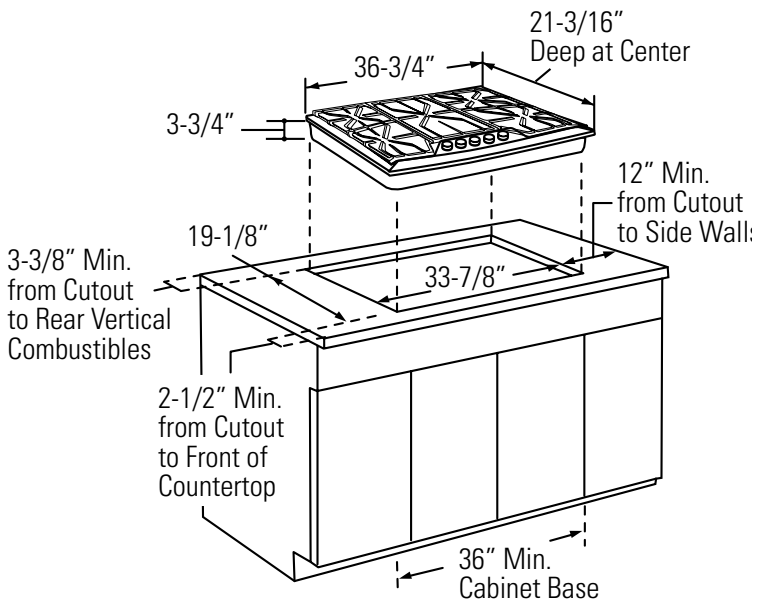

## Dimensions and Installation Information (in inches)

Note: The cooktop cutout is rectangular. The bowed front edge of the cooktop will sit on top of the counter. These cooktops may be installed in combination with a Monogram downdraft vent, a Monogram single oven or a Monogram warming drawer. See installation instructions for details.  
Model ZGU385NSMSS - Natural Gas  
Model ZGU385LSMSS - Liquid Propane  
These stainless steel cooktops are factory set for natural or liquid propane gas. Be sure to order the correct model for the installation situation.

**Note:** Reference Instructions, GE Monogram 36" Stainless Steel Cooktop Installation, packed with product, for complete details. The house gas supply should be at least 1" from the back wall. The electrical outlet should be 12" below the countertop and within reach of the 4 ft. power cord.