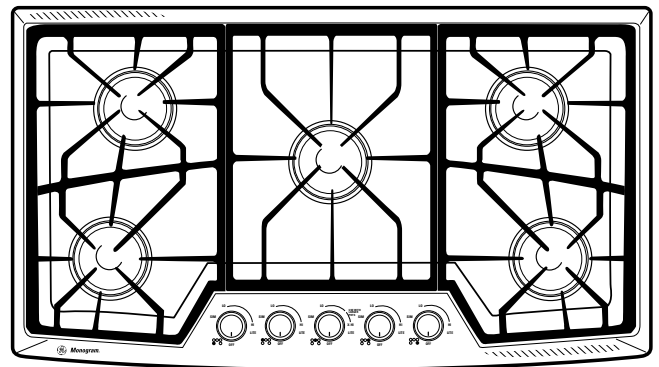

ZGU385LSMSS/ZGU385NSMSS GE Monogram® 36" Stainless Steel Gas Cooktop

Features and Benefits

- Dual-Flame Stacked Burners - Provide complete 140F simmer-to-rapid-boil flexibility on all burners; the burners are sealed to the cooktop for easy cleaning
- High-Output Cooking Power - Delivered by an 18,000 BTU burner, totaling 62,000 BTUs*
- Silent, Precise Simmering - Delivers a consistent 140F temperature without cycling on and off; No simmer plate required
- Electronic Ignition - Ensures a continuous flame and reignites automatically if accidentally extinguished
- Hand-Machined, Stainless Steel Knob Controls - Rotate with smooth precision; A red indicator light embedded in each knob makes it easy to view and select heat settings
- Interlocking, Continuous Grates - Create a steady surface for cookware and are integrated into the cooktop for a clean, finished appearance
- Model ZGU385NSMSS - (Natural Gas)
  Stainless steel
- Model ZGU385LSMSS - (Liquid Propane)
  Stainless steel