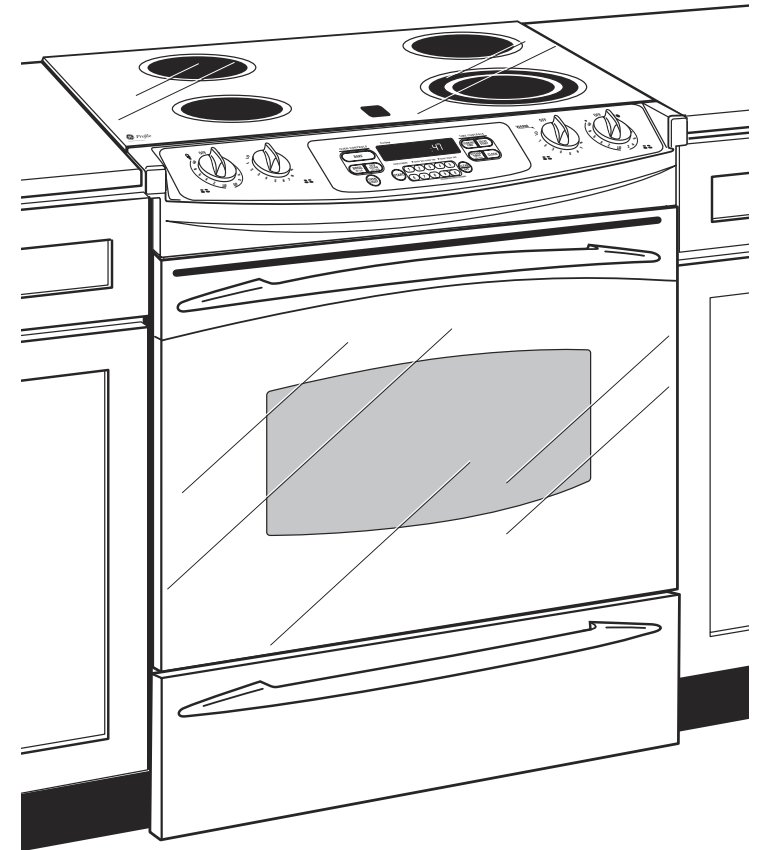

- Self-Clean Oven - Conveniently cleans the oven cavity without the need for scrubbing
- Electronic Oven Controls - One-touch electronic pads are easy-to-use and allow for simple oven operation
- Dual Size Ribbon Element - Offers a convenient choice of using a 6" or 9" heating element, depending on the size of the pan
- Super-Large Oven Capacity - Provides an impressively large oven interior for cooking more dishes and large meals at one time
- TrueTemp™ System - Delivers even heat distribution and maximum oven control
- Ribbon Heating Elements - Provide powerful heat beneath a smooth glass surface to ensure even heat and fast warm-up times
- Ceramic Glass Cooktop - A smooth cooktop surface makes cleaning quick and easy
- Six-Pass Bake Element - A powerful, continuous heating element that loops throughout the oven, delivering evenly cooked foods
- Warm Mode - Help keep just-cooked foods warm and at the ideal serving temperature
- Proof Mode - Specialized mode allows dough to rise quickly and efficiently
- Two Oven Racks - Feature a durable construction to help accommodate any size or type of cookware
- Certified Sabbath Mode - Prepared foods can stay warm in accordance with kosher law
- Model JS900WKWW - White on white (white door and white patterned cooktop)
- Model JS900CKCC - Bisque on bisque (bisque door and bisque patterned cooktop)
- Model JS900BKBB - Black on black (black door and black patterned cooktop)

imagination at work