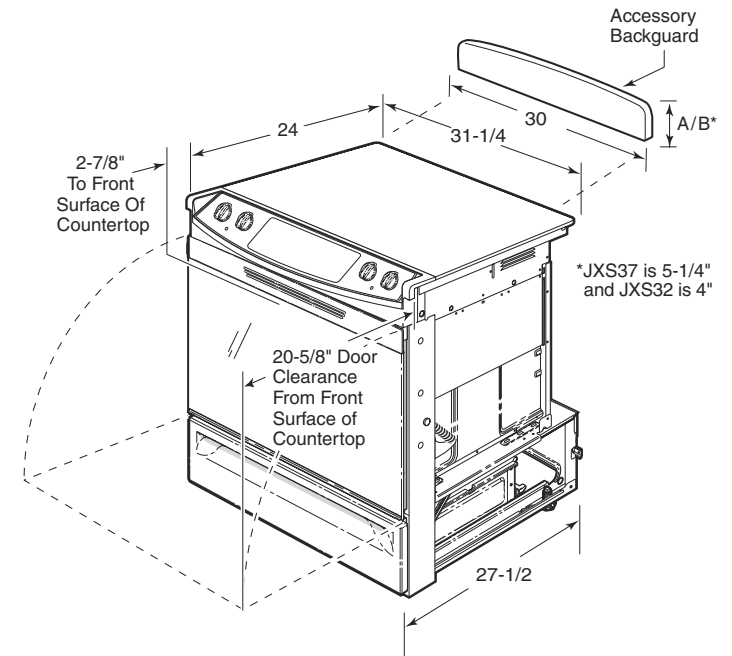

Optional Kits For Slide-In Electric Ranges

(Available At Additional Cost)

Accessory Backguards

(Attaches to the back of range as a backguard when unit is installed in 30" free-standing cutout)

JXS32SS (Stainless) - 4" High
JXS32WW (White) - 4" High
JXS32CC (Bisque) - 4" High
JXS32BB (Black) - 4" High

JXS37WW (White) - 5-1/4" High
JXS37CC (Bisque) - 5-1/4" High
JXS37BB (Black) - 5-1/4" High

Body Sides

(Slide-in ranges are sold without sides installed. Can be installed on either left or right when unit has one exposed side [no cabinet adjacent]. Kit contains 1 body side)

JXS77WW (White)
JXS77CC (Bisque)
JXS77BB (Black)

Vertical Side Trim Kits

(If cabinet cutout width is more than 30", a vertical side trim kit may be used to close the gap between the range and cabinet)

JXS86WW (White)
JXS86CC (Bisque)
JXS86BB (Black)

Optional Lower Trim Kits

(If counter height is greater than 36.5", a lower trim kit is recommended to extend the useful height to 38" maximum)

JXS56WW - White
JXS56CC - Bisque
JXS56BB - Black

Optional Top Filler Kits

JXS66WW - White
JXS66CC - Bisque
JXS66BB - Black

Installation information: Before installing, consult installation instructions packed with product for current dimensional data.

For answers to your Monogram,® GE Profile™ or GE® appliance questions, visit our website at ge.com or call GE Answer Center® service, 800.626.2000.

Listed by Underwriters Laboratories

Specification Created 7/05

220433