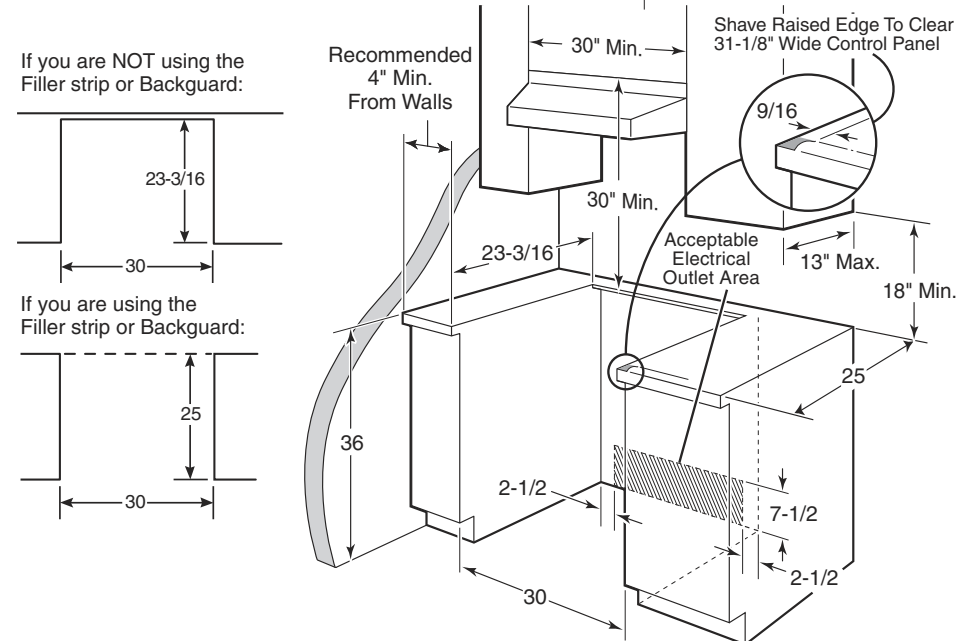

Optional Kits For Slide-In Electric Ranges

(Available At Additional Cost)

Accessory Backguards

(Attaches to the back of range as a backguard when unit is installed in 30" free-standing cutout)

JXS32SS (Stainless) - 4" High
JXS32WW (White) - 4" High
JXS32CC (Bisque) - 4" High
JXS32BB (Black) - 4" High

JXS37WW (White) - 5-1/4" High
JXS37CC (Bisque) - 5-1/4" High
JXS37BB (Black) - 5-1/4" High

Body Sides

(Slide-in ranges are sold without sides installed. Can be installed on either left or right when unit has one exposed side [no cabinet adjacent]. Kit contains 1 body side)

JXS77WW (White)
JXS77CC (Bisque)
JXS77BB (Black)

Vertical Side Trim Kits

(If cabinet cutout width is more than 30", a vertical side trim kit may be used to close the gap between the range and cabinet)

JXS86WW (White)
JXS86CC (Bisque)
JXS86BB (Black)

Optional Lower Trim Kits

(If counter height is greater than 36.5", a lower trim kit is recommended to extend the useful height to 38" maximum)

JXS56WW - White
JXS56CC - Bisque
JXS56BB - Black

Optional Top Filler Kits

JXS66WW - White
JXS66CC - Bisque
JXS66BB - Black

Installation information: Before installing, consult installation instructions packed with product for current dimensional data.

For answers to your Monogram,® GE Profile™ or GE® appliance questions, visit our website at ge.com or call GE Answer Center® service, 800.626.2000.

Listed by Underwriters Laboratories

Specification Created 7/05

220433