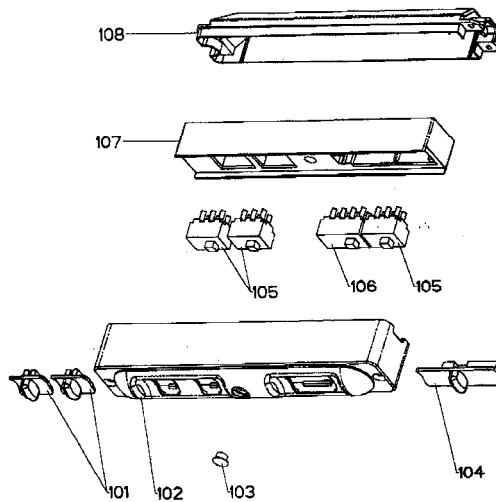

Key	Model Number			
Key	Description		Qty Req.	In Stock
101	On/Off Button	4022736	2	Yes
102	Switch Box	4275080	1	Yes
103	Red Lamp Cover	4021515	1	Yes
104	Motor Speed Button	4022735	1	Yes
105	On/Off Switch	4021687	3	Yes
106	Motor Speed Switch	4021688	1	Yes
107	Switch Support	4166197	1	No
108	Switch Box Cover	4109238	1	No