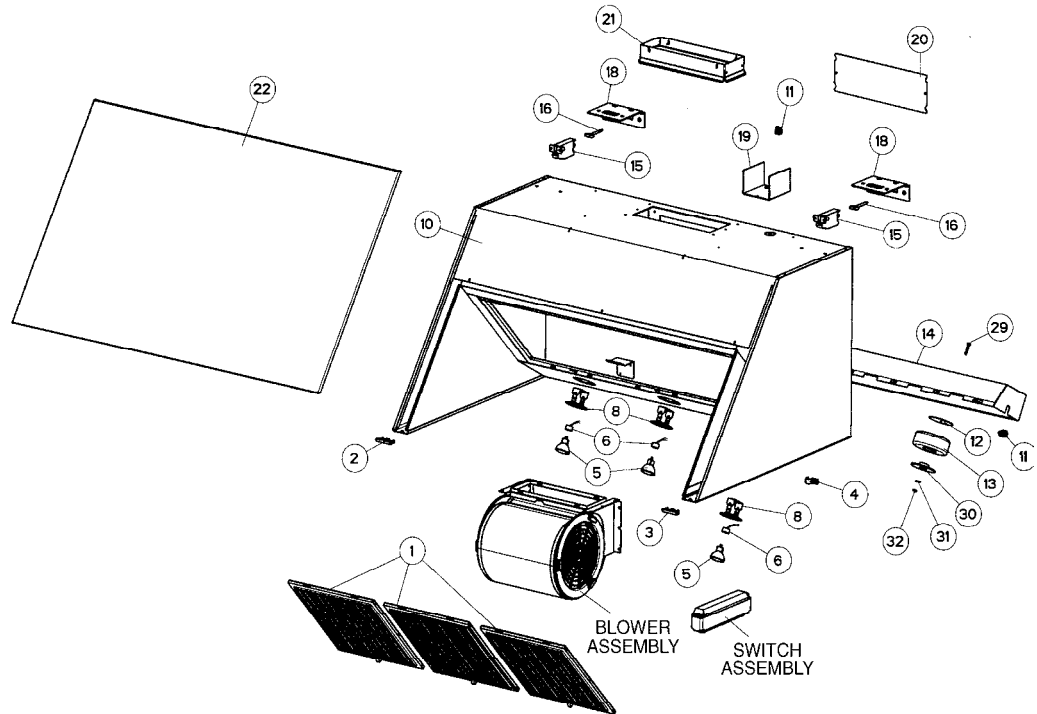

PRO MAGNUM BAF 30" & 36" MODELS

body components

Key	Model Number	6059890 BAF	6059891 BAF	Qty Req.	In Stock
	Description	30 Stainless	36 Stainless		
1	Grease Filter	4268907	4268907	30"=2, 36"=3	Yes
2	Left Corner Trim	4103645	4103645	1	No
3	Right Corner Trim	4103644	4103644	1	No
4	Cable Clamp	4117016	4117016	1	No
5	Halogen Lamp (Long Life)	403000470	403000470	3	Yes
6	Lamp Holder	4022011	4022011	3	Yes
8	Lamp Holder Support	4269189	4269189	3	No
10	Body	4407670	4407671	1	No
11	Cable Clamp	4117090	4117090	2	No
12	Transformer Plate Top	4113414	4113414	1	No
13	Transformer	4021829	4021829	1	Yes
14	Light Housing	4432132	4432132	1	No
15	Internal Mount Bracket	4400025	4400025	2	Yes
16	Mounting Screw	4174419	4174419	2	Yes
18	Internal Mount Support	4469855	4469855	2	No
19	Field Wiring Box Cover	4468321	4468321	1	No
20	Exhaust Outlet Cover	4467914	4467914	1	Yes
21	Damper	4269381	4269381	1	Yes
22	Canopy Front	4282643	4282644	1	No
29	Screw	4174375	4174375	1	No
30	Transformer Plate Bottom	4113411	4113411	1	No
31	Washer	4155015	4155015	1	Yes
32	Nut	4109551	4109551	1	No

PRO MAGNUM BAF 30" & 36" MODELS

chimney components

Key	Model Number	6059890 BAF	6059891 BAF		
Key	Description	30 Stainless	36 Stainless	Qty Req.	In Stock
23	Telescopic Lower Chimney*	4462942	4462942	1	No
24	Telescopic Upper Chimney*	4462943	4462943	1	No
* These parts are not stocked separately. Both chimneys and brackets are included in kit below.					
na	Telescopic Chimney Kit	6097336	6097336	1	Yes
25	Screw	4174160	4174160	6	Yes
26	Telescopic Chimney Bracket	4469853	4469853	2	Yes
27	Full Width Chimney Bracket	4468856	4468856	2	Yes
28	Full Width Chimney Kit*	6097337	6097338	1	Yes
* This kit includes the two necessary brackets.					