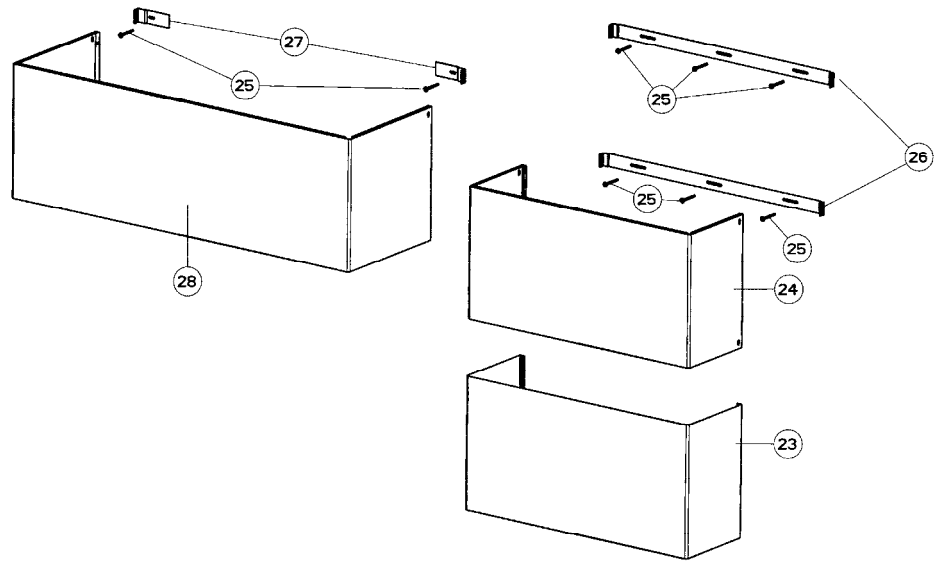

PRO MAGNUM BAF 30" & 36" MODELS

body components

Key	Model Number	6059890 BAF	6059891 BAF	Qty Req.	In Stock
	Description	30 Stainless	36 Stainless		
1	Grease Filter	4268907	4268907	30"=2, 36"=3	Yes
2	Left Corner Trim	4103645	4103645	1	No
3	Right Corner Trim	4103644	4103644	1	No
4	Cable Clamp	4117016	4117016	1	No
5	Halogen Lamp (Long Life)	403000470	403000470	3	Yes
6	Lamp Holder	4022011	4022011	3	Yes
8	Lamp Holder Support	4269189	4269189	3	No
10	Body	4407670	4407671	1	No
11	Cable Clamp	4117090	4117090	2	No
12	Transformer Plate Top	4113414	4113414	1	No
13	Transformer	4021829	4021829	1	Yes
14	Light Housing	4432132	4432132	1	No
15	Internal Mount Bracket	4400025	4400025	2	Yes
16	Mounting Screw	4174419	4174419	2	Yes
18	Internal Mount Support	4469855	4469855	2	No
19	Field Wiring Box Cover	4468321	4468321	1	No
20	Exhaust Outlet Cover	4467914	4467914	1	Yes
21	Damper	4269381	4269381	1	Yes
22	Canopy Front	4282643	4282644	1	No
29	Screw	4174375	4174375	1	No
30	Transformer Plate Bottom	4113411	4113411	1	No
31	Washer	4155015	4155015	1	Yes
32	Nut	4109551	4109551	1	No

PRO MAGNUM BAF 30" & 36" MODELS

chimney components

Key	Model Number	6059890 BAF	6059891 BAF		
Key	Description	30 Stainless	36 Stainless	Qty Req.	In Stock
23	Telescopic Lower Chimney*	4462942	4462942	1	No
24	Telescopic Upper Chimney*	4462943	4462943	1	No
* These parts are not stocked separately. Both chimneys and brackets are included in kit below.					
na	Telescopic Chimney Kit	6097336	6097336	1	Yes
25	Screw	4174160	4174160	6	Yes
26	Telescopic Chimney Bracket	4469853	4469853	2	Yes
27	Full Width Chimney Bracket	4468856	4468856	2	Yes
28	Full Width Chimney Kit*	6097337	6097338	1	Yes
* This kit includes the two necessary brackets.					