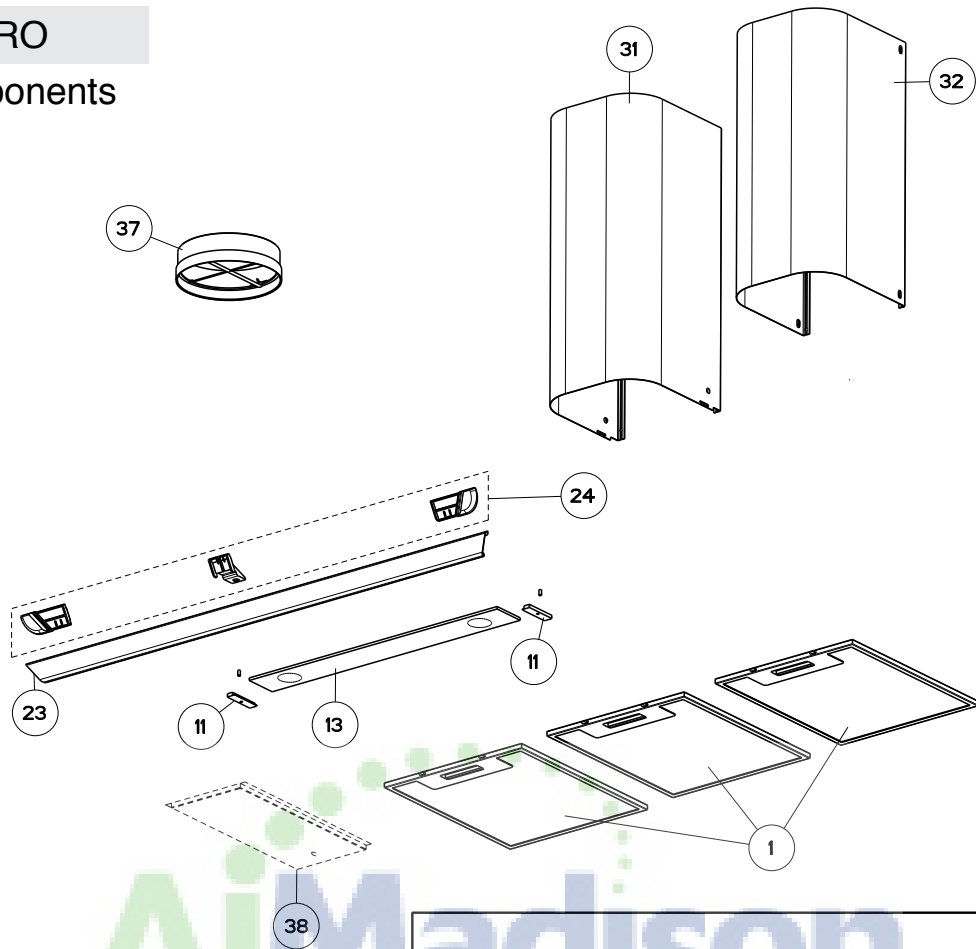

PERLA PRO

body components

AjMadison
 Your Appliance Authority
 800-570-3355

50

	Model Number	PERL30SS / 630006018	PERL36SS / 630006021	
Key	Description	30 Stainless	36 Stainless	Qty Req.
1	Grease filters	133.0060.902	133.0018.480	2 = 30", 3 = 36"
11	Diffuser clips Kit (2 in kit)	133.0055.253	133.0055.253	1
13	Lampholder panel	133.0056.068	133.0056.068	1
23	30" Front trim	133.0072.593		1
23	36" Front trim		133.0072.608	1
24	Trim end cap kit	133.0071.801	133.0071.801	1
31	Lower chimney	133.0072.594	133.0072.594	1
32	Upper chimney	133.0018.394	133.0018.394	1
37	Damper	133.0055.994	133.0055.994	1
38	Filter spacer	133.0060.626		1
50	Mounting Kit Perla	133.0084.474	133.0084.474	1

PERLA PRO

light and switch components

	Model Number	PERL30SS / 630006018	PERL36SS / 630006021	
Key	Description	30 Stainless	36 Stainless	Qty Req.
101	Switchboard kit	133.0059.810	133.0059.810	1
105	On/Off Switches	133.0054.536	133.0054.536	2
106	Speed Switch	133.0054.538	133.0054.538	1
201	Halogen Lamp	133.0046.418	133.0046.418	2
202	Lamp holder	133.0052.010	133.0052.010	1
206	Transformer	133.0072.595	133.0072.595	1
299	Light housing kit	133.0072.596	133.0072.596	1

PERLA PRO

motor components

	Model Number	PERL30SS / 630006018	PERL36SS / 630006021	
Key	Description	30 Stainless	36 Stainless	Qty Req.
303	Capacitor	133.0060.648	133.0060.648	1
303	Capacitor (S - W Serial #)	133.0056.000	133.0056.000	1
399	Motor group	133.0055.998	133.0055.998	1