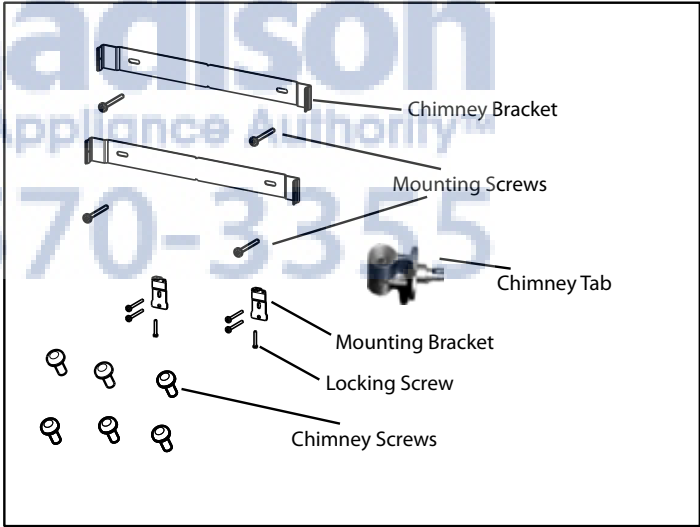

PERLA PRO

body components

AjMadison
 Your Appliance Authority
 800-570-3355

50

	Model Number	PERL30SS / 630006018	PERL36SS / 630006021	
Key	Description	30 Stainless	36 Stainless	Qty Req.
1	Grease filters	133.0060.902	133.0018.480	2 = 30", 3 = 36"
11	Diffuser clips Kit (2 in kit)	133.0055.253	133.0055.253	1
13	Lampholder panel	133.0056.068	133.0056.068	1
23	30" Front trim	133.0072.593		1
23	36" Front trim		133.0072.608	1
24	Trim end cap kit	133.0071.801	133.0071.801	1
31	Lower chimney	133.0072.594	133.0072.594	1
32	Upper chimney	133.0018.394	133.0018.394	1
37	Damper	133.0055.994	133.0055.994	1
38	Filter spacer	133.0060.626		1
50	Mounting Kit Perla	133.0084.474	133.0084.474	1

PERLA PRO

light and switch components

	Model Number	PERL30SS / 630006018	PERL36SS / 630006021	
Key	Description	30 Stainless	36 Stainless	Qty Req.
101	Switchboard kit	133.0059.810	133.0059.810	1
105	On/Off Switches	133.0054.536	133.0054.536	2
106	Speed Switch	133.0054.538	133.0054.538	1
201	Halogen Lamp	133.0046.418	133.0046.418	2
202	Lamp holder	133.0052.010	133.0052.010	1
206	Transformer	133.0072.595	133.0072.595	1
299	Light housing kit	133.0072.596	133.0072.596	1