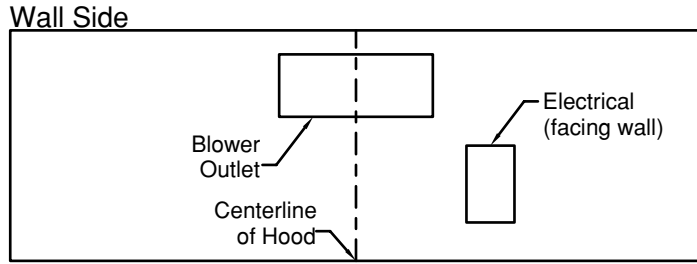

Vent Hood® DUCT-FREE EUROSTYLE WALL MOUNT SPECIFICATIONS

PDAH14-K "H" in part number indicates halogen lighting. These models not available with heat lamps. Shown with ARS kit and duct cover (sold separately). Optional duct covers available in standard sizes for 8' and 9' ceilings.

Connection Diagram (30" - 48" Widths)

(Top View)

(Front View)

Recommended Mounting Height

*Exceeding recommended mounting height may compromise performance.

Electrical/Mechanical Specifications For Blower Units