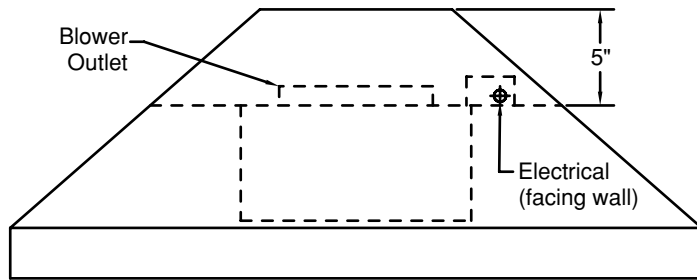

Vent Hood® DUCT-FREE EUROSTYLE WALL MOUNT SPECIFICATIONS

PDAH14-K "H" in part number indicates halogen lighting. These models not available with heat lamps. Shown with ARS kit and duct cover (sold separately). Optional duct covers available in standard sizes for 8' and 9' ceilings.

Connection Diagram (30" - 48" Widths)

(Top View)

(Front View)

Recommended Mounting Height

*Exceeding recommended mounting height may compromise performance.

Electrical/Mechanical Specifications For Blower Units