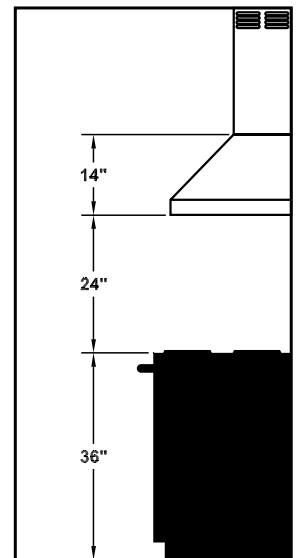

Connection Diagram (30" - 48" Widths)

(Top View)

(Front View)

Recommended Mounting Height

*Exceeding recommended mounting height may compromise performance.

Electrical/Mechanical Specifications For Blower Units