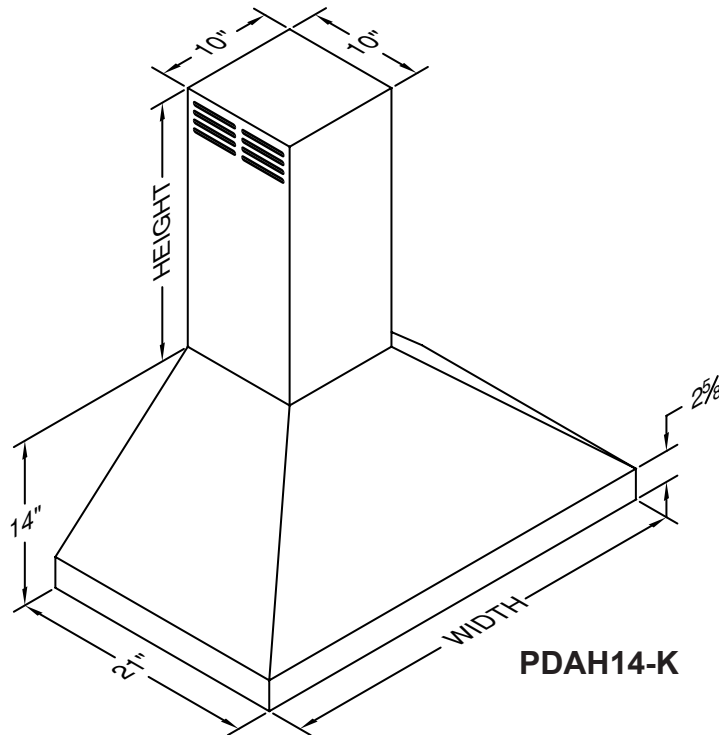

Vent Hood® DUCT-FREE EUROSTYLE WALL MOUNT SPECIFICATIONS

PDAH14-K "H" in part number indicates halogen lighting. These models not available with heat lamps. Shown with ARS kit and duct cover (sold separately). Optional duct covers available in standard sizes for 8' and 9' ceilings.

Connection Diagram (30" - 48" Widths)

(Top View)

(Front View)

Recommended Mounting Height

*Exceeding recommended mounting height may compromise performance.

Electrical/Mechanical Specifications For Blower Units