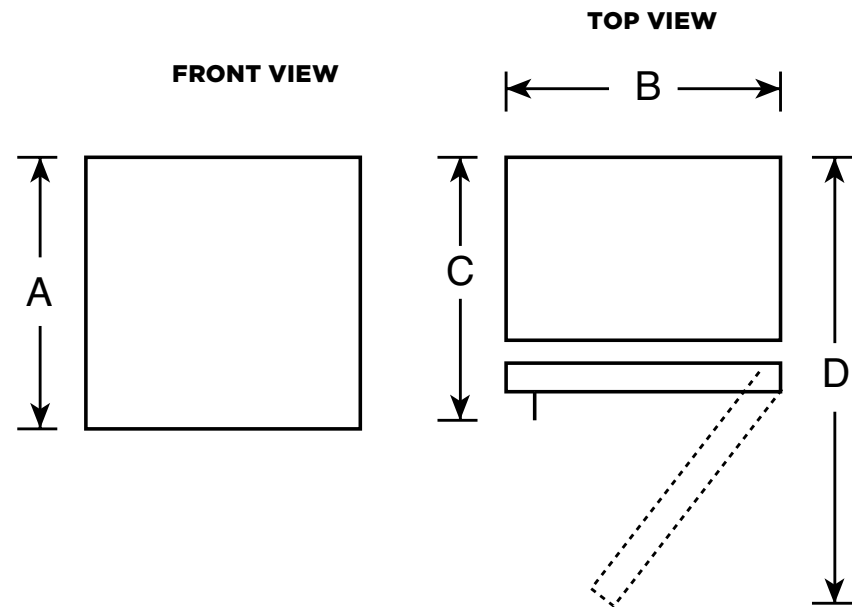

### DIMENSIONS AND INSTALLATION INFORMATION (IN INCHES)

<b>OVERALL DIMENSIONS</b>	Height (in.) A	34-1/4
	Width (in.) B	23-3/4
	Depth with handle (in.) C	25
	Depth with door open 90° (in.) D	45-1/4
<b>AIR CLEARANCES</b>	Each side (in.)	0
	Top (in.)	0
	Back (in.)	0