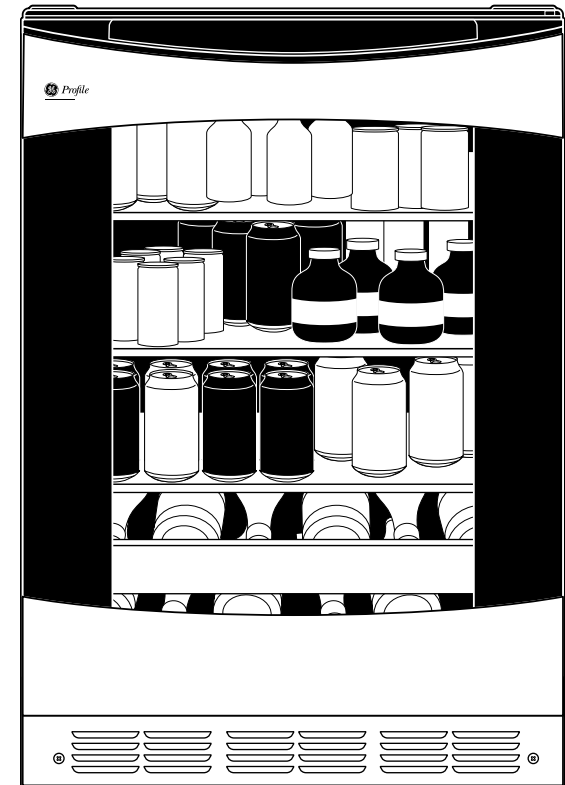

PCR06BAT

GE Profile™ Series Beverage Center

FEATURES AND BENEFITS

Adjustable temperature controls

150 can capacity or 126 cans and 12 bottle flexibility

Full-Extension Wine Racks with Beechwood Fronts – Slides in and out with ease, making loading and unloading effortless

Spillproof Glass Shelves – Help contain spills for ease of cleaning

Tinted Glass Door with Stainless Steel Accents – Delivers a high-end and modern appearance that blends with existing appliances and décor

Interior Display Lighting – Illuminates the contents to make selection quick and easy

Built-in capability

Recessed Handle – A modern, ergonomic design that adds to the sleek appearance and is simple to use

Model PCR06BATSS – Stainless steel

GE APPLIANCES