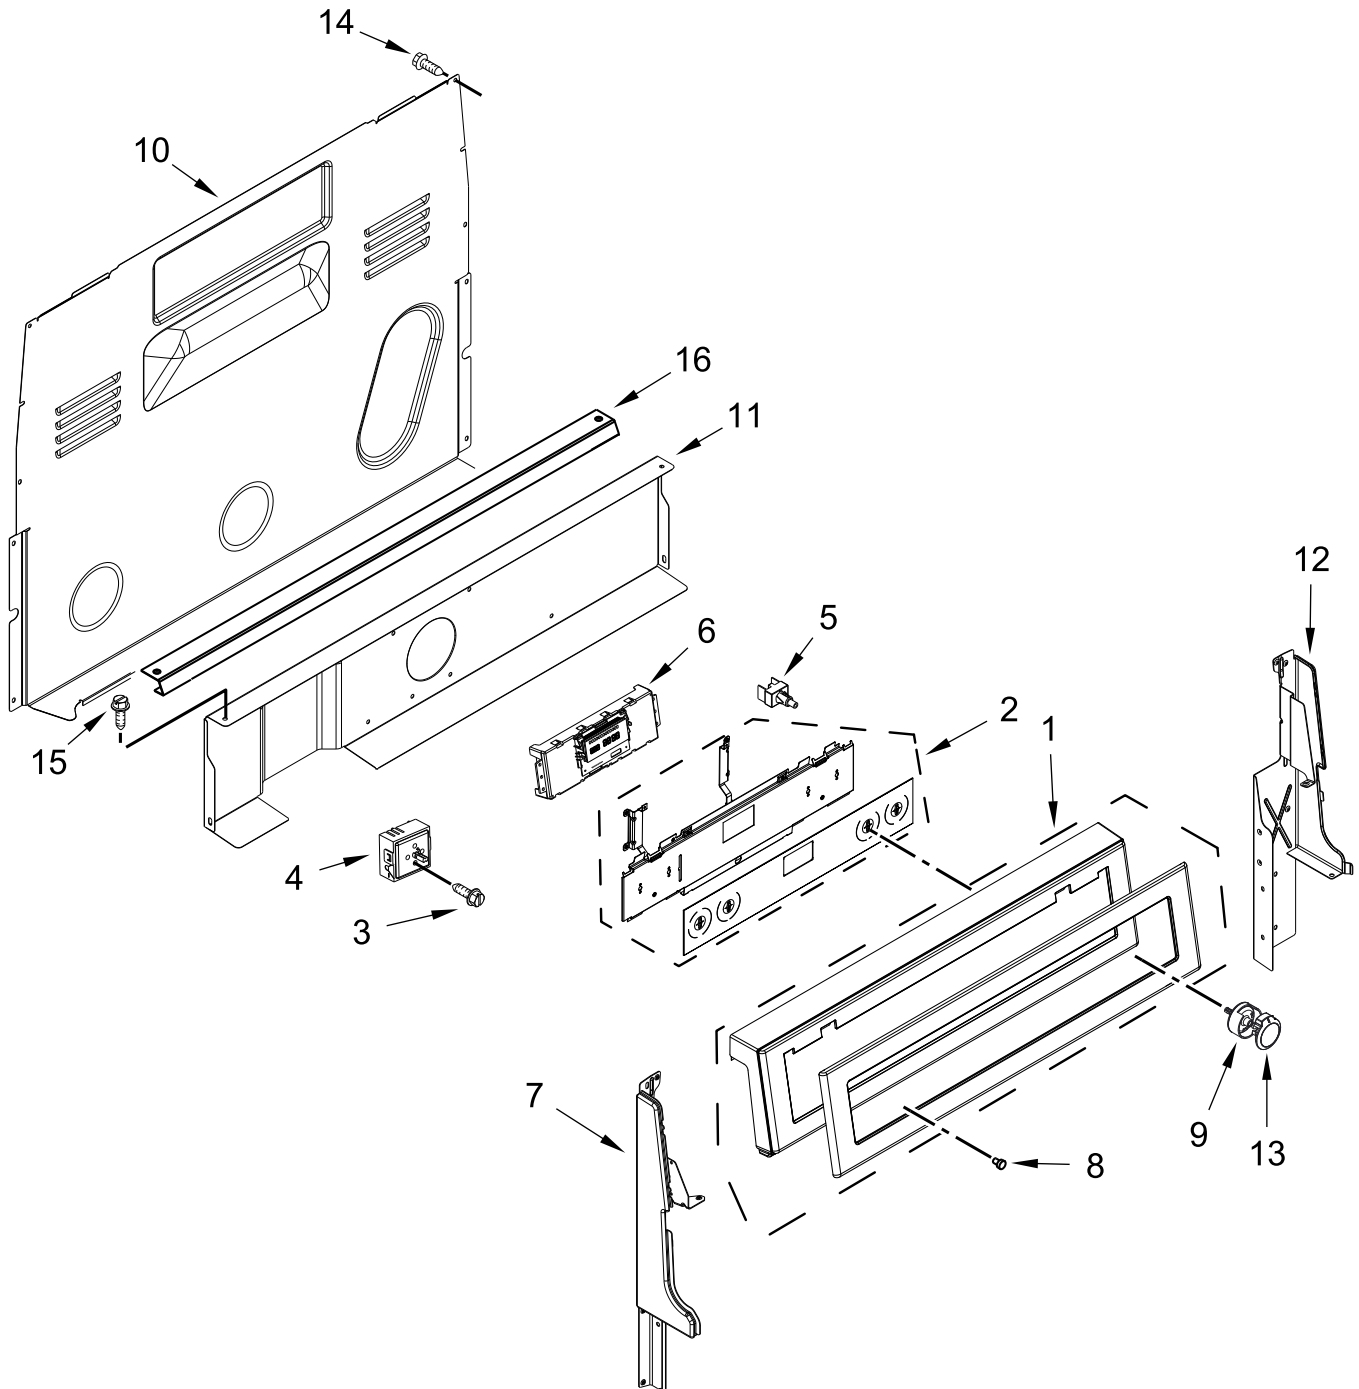

KitchenAid®

30" FREE STANDING ELECTRIC RANGE CONVECTION

MODELS:

KFEG500EBS3 (Black Stainless)

COOKTOP PARTS

COOKTOP PARTS

<u>Illus. No.</u>	<u>Part No.</u>	<u>Description</u>	<u>Illus. No.</u>	<u>Part No.</u>	<u>Description</u>	<u>Illus. No.</u>	<u>Part No.</u>	<u>Description</u>
1		Literature Parts	5	W10275048	Element (3000/1400W)	14	7101P485-60	Screw, Anti-Tip Kit
	W10694003	Use and Care Guide			(Right Front)			FOLLOWING PARTS NOT ILLUSTRATED
	W10400064	Guide, Quick Start (English)	6	8273994	Element (1200W)	W11188424		Harness, Cooktop (Left)
	W10694021	Tech Sheet			(Right Rear)	W11134550		Harness, Cooktop (Right)
	W11047685	Installation Instructions	7	W10799048	Element, Warm Zone	W11188432		Harness, Main
	9762761	Tips, Safe Cooking (English)			(Center Rear)	W11212183		Harness, Sensor
2		Cooktop	8	W10342780	Element (1300W)	W11134592		Harness, Warm Zone
	W10697351	Black	9	W10225448	Spring, Element			
3	W10607641	Bracket, Cooktop (Left)	10	3196169	Screw			
	W10607642	Bracket, Cooktop (Right)	11	3196172	Screw			
4	W10711900	Element (3000W) (Left Front)	12	W10691223	Pan, Radiant Element			
			13	W10306542	Bracket, Anti-Tip			

CONTROL PANEL PARTS

CONTROL PANEL PARTS

<u>Illus.</u> <u>No.</u>	<u>Part No.</u>	<u>Description</u>	<u>Illus.</u> <u>No.</u>	<u>Part No.</u>	<u>Description</u>	<u>Illus.</u> <u>No.</u>	<u>Part No.</u>	<u>Description</u>
1		Console	5	8523265	Light, Indicator (125V)	14	3196178	Screw
	W11024860	Black Stainless	6	W10894863	Control, Maxwell	15	W10362924	Screw
2		Assembly, Active Overlay	7		Endcap	16	W10525121	Bracket, Console Mounting
	W10692149	Black		W11130372	Black (Left)			
	W10674068	Screw	8	3196068	Lens, Indicator			
3			9	W10645811	Bezel, Knob			
4	W10437092	Switch, Infinite (Left Front & Right Front)	10	8272473	Cover, Upper Rear			
	W10437094	Switch, Infinite (Left Rear)	11	W10134247	Shield, Heat Endcap			
	W10578768	Switch, Infinite (Right Rear)	12	W11130379	Black (Right)			
			13		Knob			
				W10823535	Stainless			