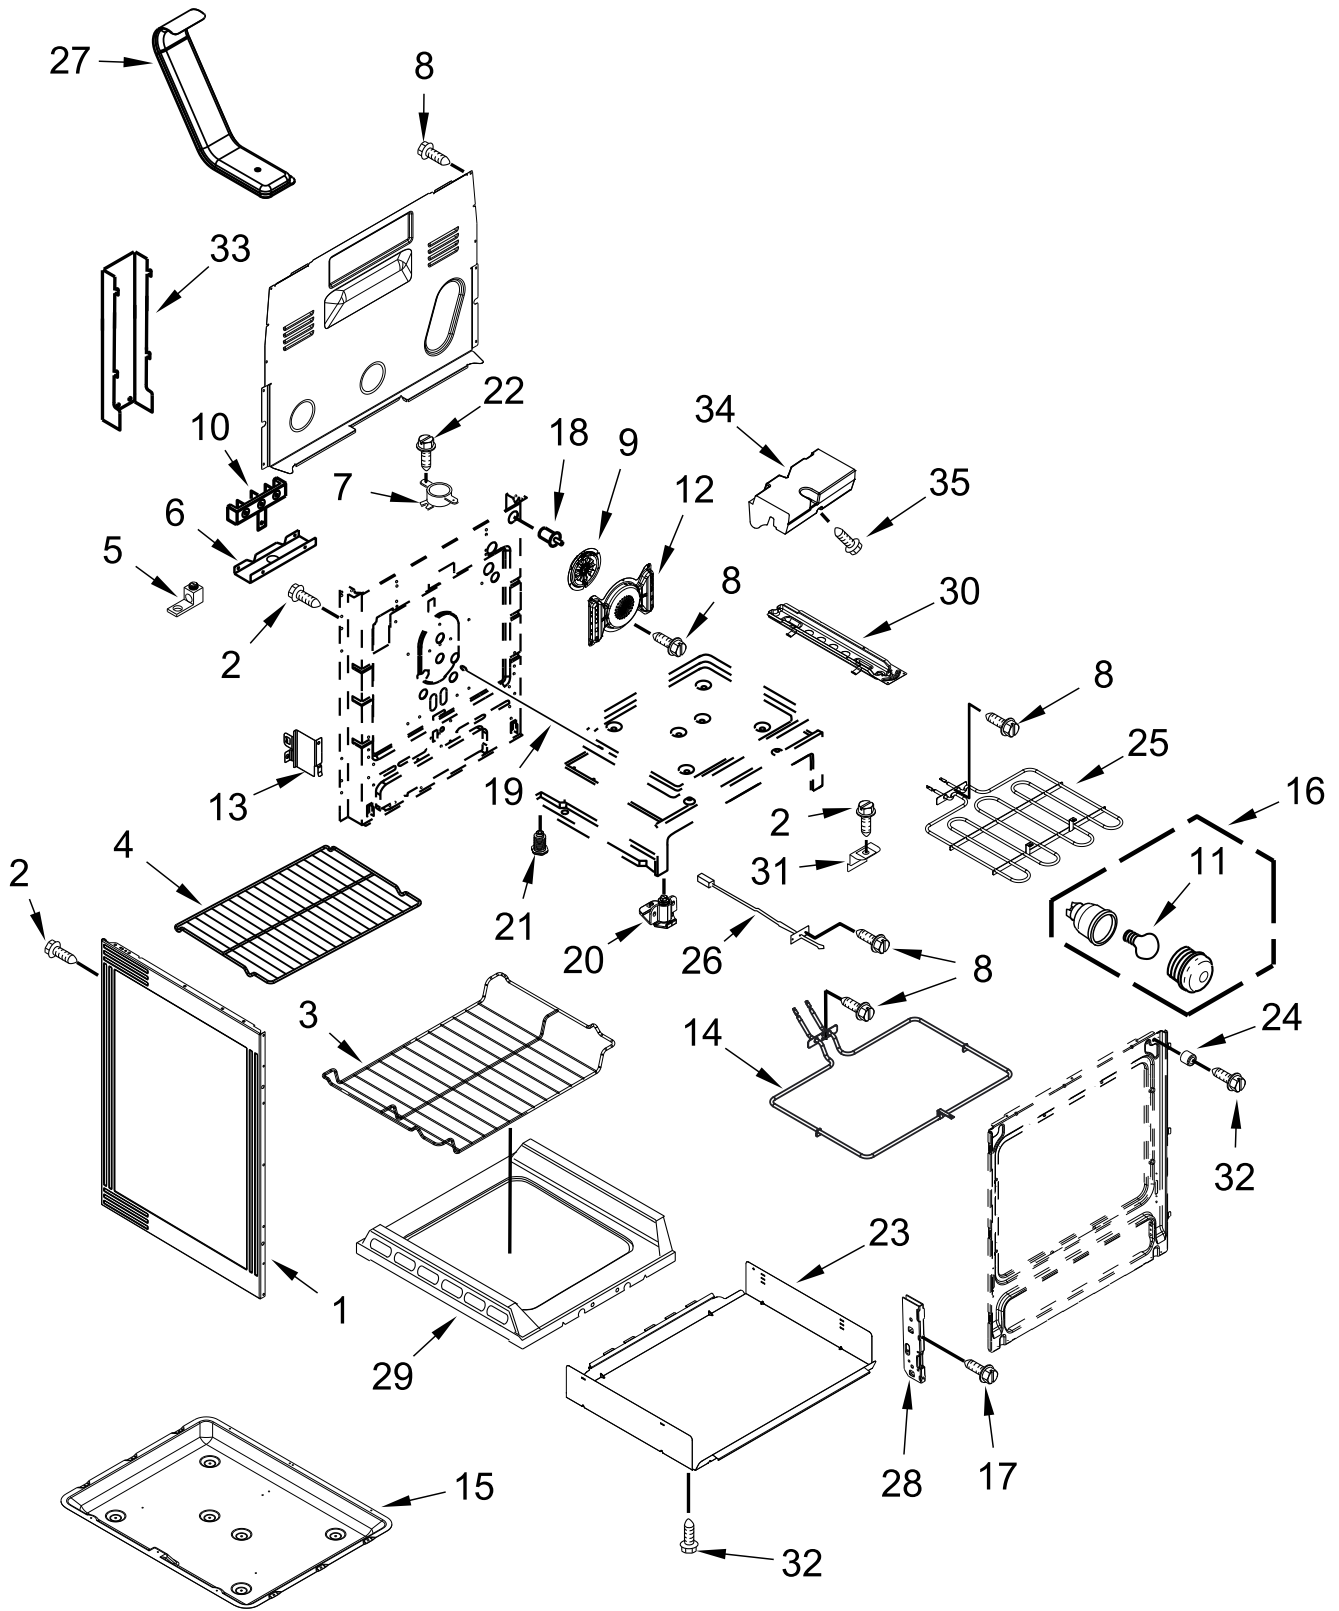

CHASSIS PARTS

CHASSIS PARTS

<u>Illus.</u> <u>No.</u>	<u>Part No.</u>	<u>Description</u>	<u>Illus.</u> <u>No.</u>	<u>Part No.</u>	<u>Description</u>	<u>Illus.</u> <u>No.</u>	<u>Part No.</u>	<u>Description</u>
1		Panel, Side	16	W11175594	Assembly, Light	32	W10516115	Screw
	W10162245	Black	17	W10031780	Screw	33	W10326122	Cover, Terminal Block
2	3196172	Screw	18	W10627802	Switch, Door	34	W10910404	Counterweight
3	W10289145	Rack, Oven (Gull-Wing)	19	W10273192	Rod, Door Switch	35	W11034869	Screw
4	W10531060	Rack, Oven	20	W10341186	Assembly, Front Foot			INSULATION
5	W10281322	Kit, Bare Wire Adapter Block	21	W10058460	Foot, Leveling		W10194393	Insulation, Wrap
6	3186034	Bracket, Service	22	3196172	Screw		W10225524	Insulation, Back
7	3196548	Fuse, Thermal	23	W10726740	Shield, Heat		W10225523	Insulation, Bottom
8	W10362924	Screw	24	9758701	Spacer, Door		4820F015-59	Insulation, Strap
9	W10756304	Assembly, Convection	25	W10544951	Element, Broil			
10	W10245259	Block, Terminal	26	W10586204	Sensor			
11	311255	Bulb, Oven Light	27	W10134285	Tube, Vent			
12	W10346153	Baffle, Full Convection	28	W10289077	Receiver, Hinge			
13	W10273002	Bracket, Oven Support	29	W10774446	Bottom, Oven			
14	W10774342	Element, Bake	30	W10390008	Assembly, Base Rail (Left)			
15	W10346147	Pan, Bake		W10390007	Assembly, Base Rail (Right)			
			31	W10035900	Support, Oven Bottom