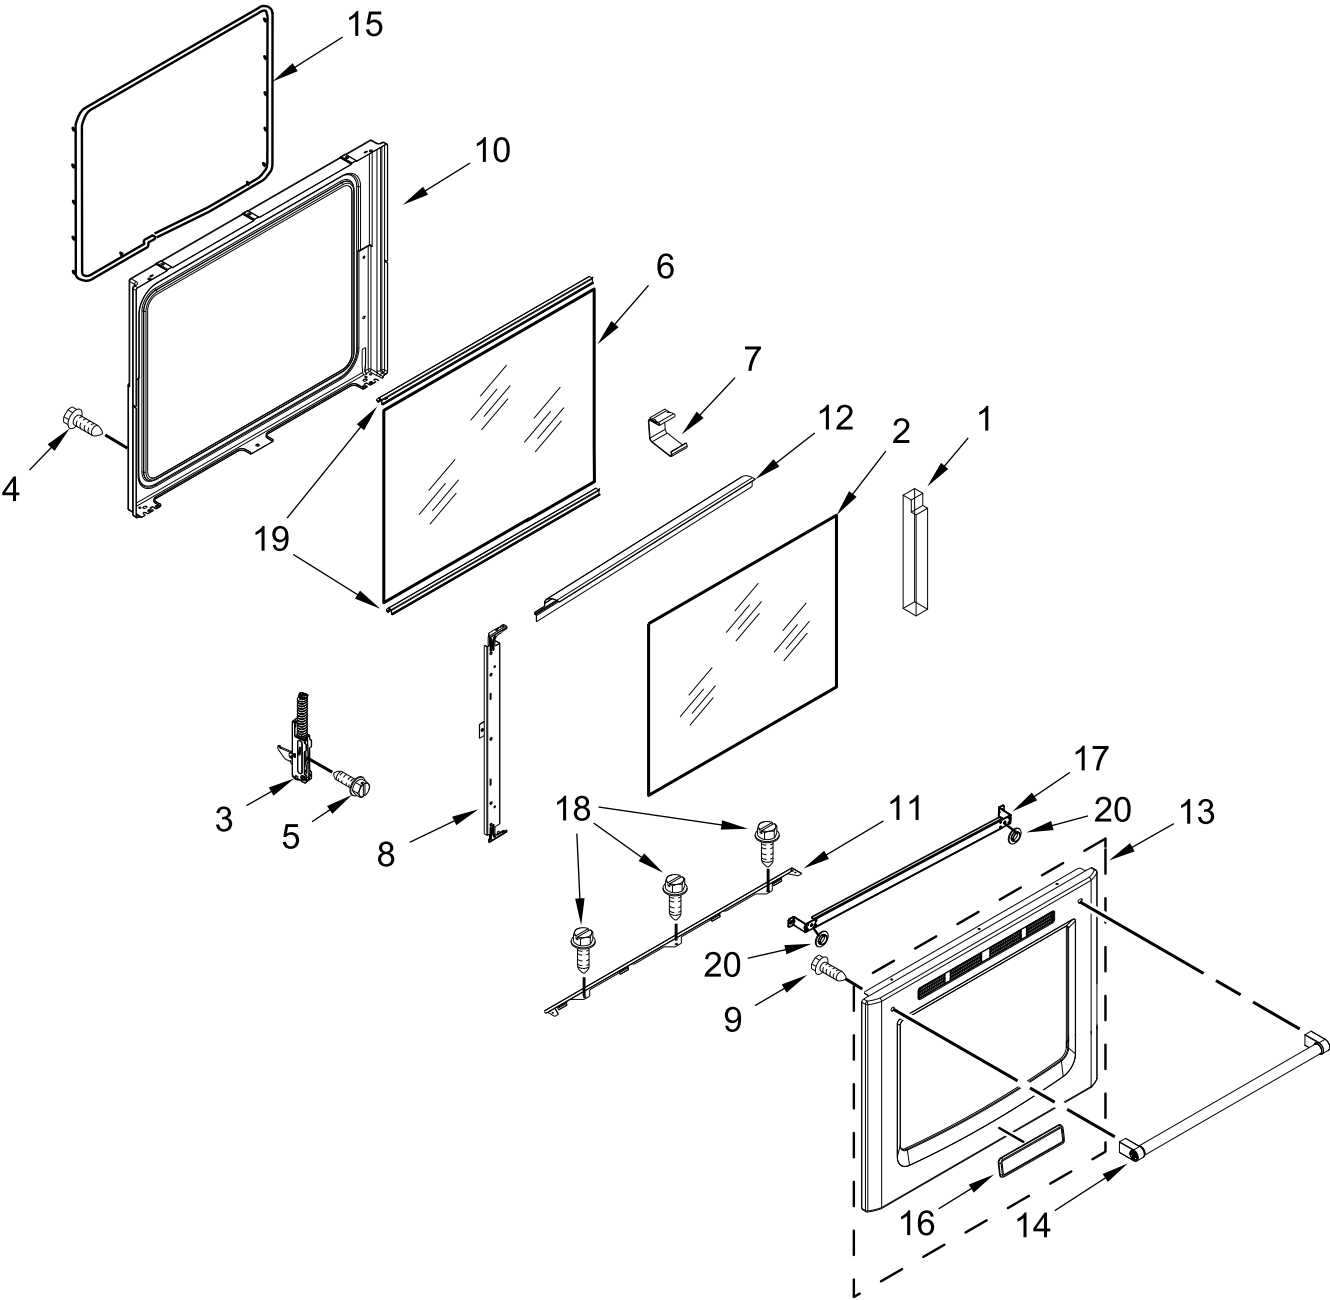

DOOR PARTS

DOOR PARTS

<u>Illus.</u> <u>No.</u>	<u>Part No.</u>	<u>Description</u>	<u>Illus.</u> <u>No.</u>	<u>Part No.</u>	<u>Description</u>	<u>Illus.</u> <u>No.</u>	<u>Part No.</u>	<u>Description</u>
1	W10766562	Insulation, Door	10	W10826568	Liner, Door	16	W10518672	Badge
2		Glass, Outer Door	11	W10813140	Rail, Horizontal Support	17	W10541911	Bracket, Glass Upper Handle
	W10693388	Stainless	12		Liner, Door Scoop	18	9780274	Screw
3	W10885519	Hinge, Door (Active)		W10613791	Black	19	W10813142	Spacer, Glass
4	W10031790	Screw	13		Glass Assembly, Outer Door	20	W10319024	Washer, Door
5	W10362924	Screw		W10861703	Black Stainless			
6	W10813616	Glass, Inner	14		Handle, Door			
7	W10137382	Clip, Panel		W10551000	Stainless			
8	W10813139	Rail, Vertical Support	15	W10162385	Gasket, Door			
9	W10241367	Screw