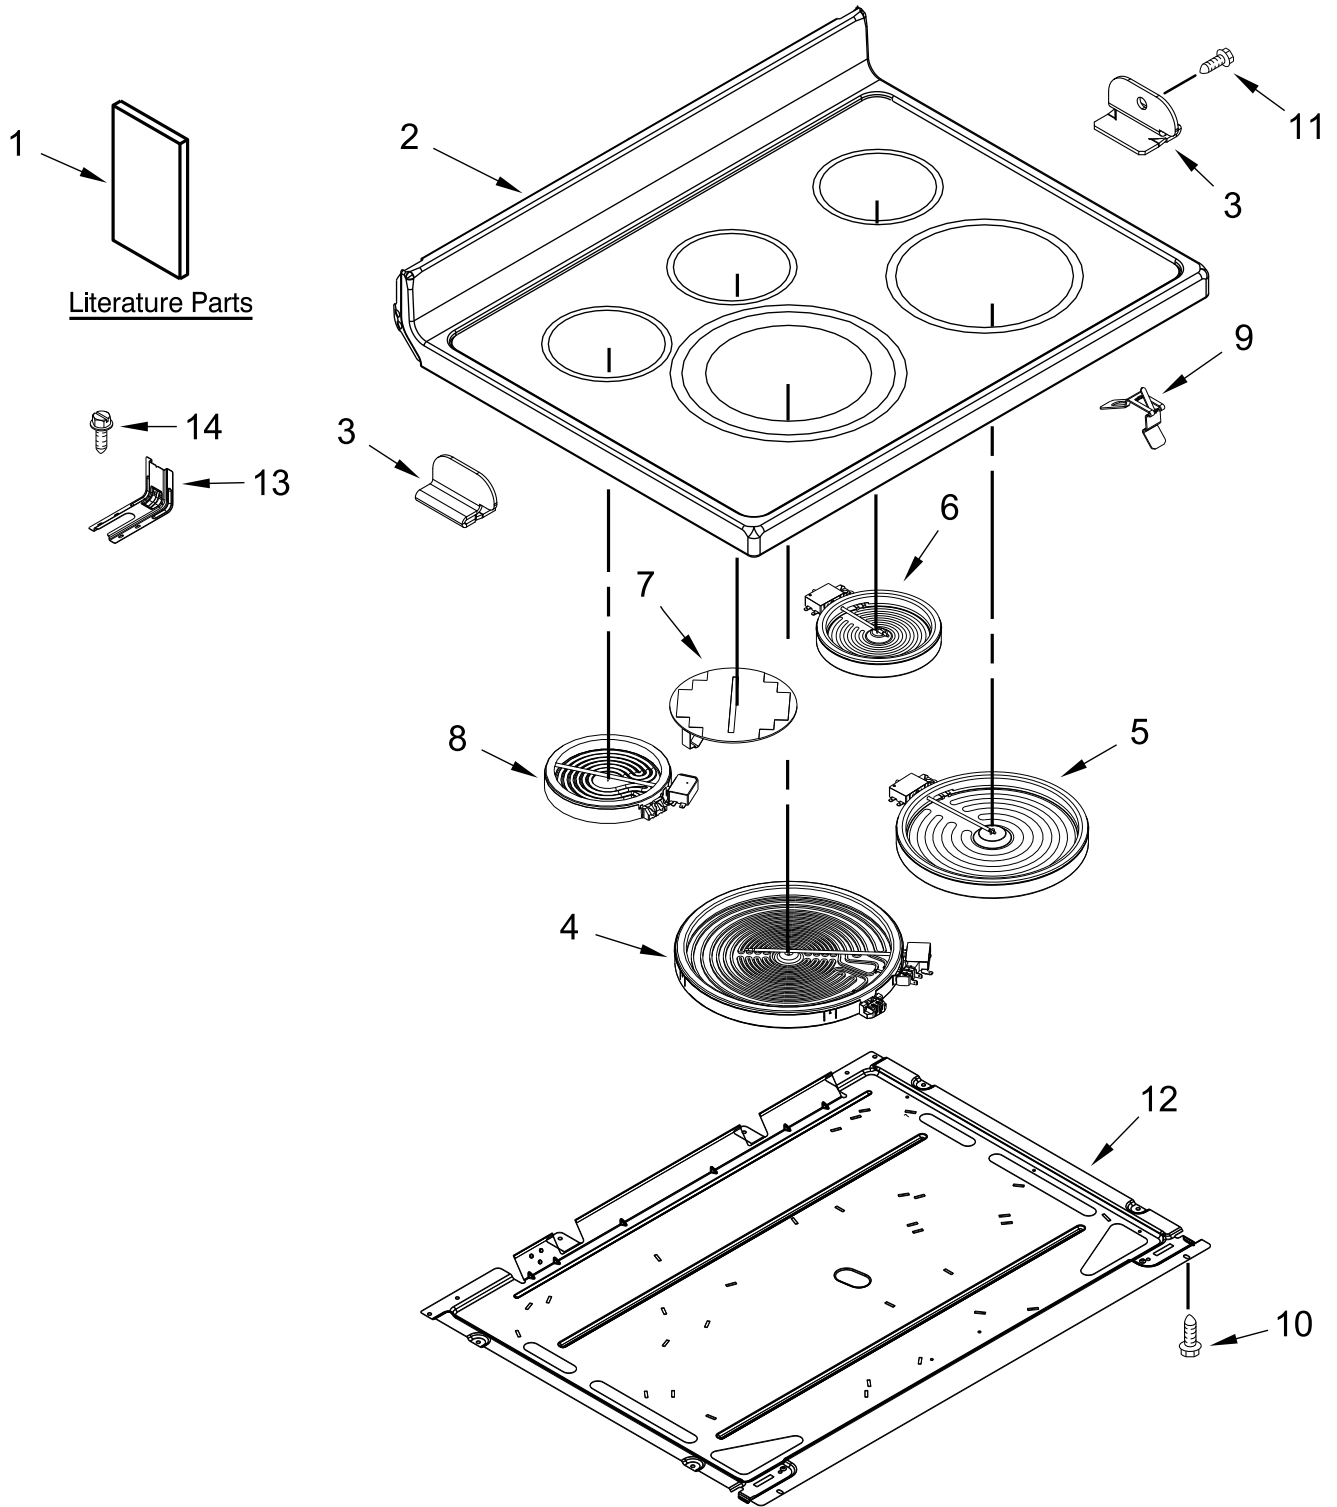

KitchenAid®

30" FREE STANDING ELECTRIC RANGE CONVECTION

MODELS:

KFEG500EBS3 (Black Stainless)

COOKTOP PARTS

COOKTOP PARTS

<u>Illus. No.</u>	<u>Part No.</u>	<u>Description</u>	<u>Illus. No.</u>	<u>Part No.</u>	<u>Description</u>	<u>Illus. No.</u>	<u>Part No.</u>	<u>Description</u>
1		Literature Parts	5	W10275048	Element (3000/1400W)	14	7101P485-60	Screw, Anti-Tip Kit
	W10694003	Use and Care Guide			(Right Front)			FOLLOWING PARTS NOT ILLUSTRATED
	W10400064	Guide, Quick Start (English)	6	8273994	Element (1200W)	W11188424		Harness, Cooktop (Left)
	W10694021	Tech Sheet			(Right Rear)	W11134550		Harness, Cooktop (Right)
	W11047685	Installation Instructions	7	W10799048	Element, Warm Zone	W11188432		Harness, Main
	9762761	Tips, Safe Cooking (English)			(Center Rear)	W11212183		Harness, Sensor
2		Cooktop	8	W10342780	Element (1300W)	W11134592		Harness, Warm Zone
	W10697351	Black	9	W10225448	Spring, Element			
3	W10607641	Bracket, Cooktop (Left)	10	3196169	Screw			
	W10607642	Bracket, Cooktop (Right)	11	3196172	Screw			
4	W10711900	Element (3000W) (Left Front)	12	W10691223	Pan, Radiant Element			
			13	W10306542	Bracket, Anti-Tip			

CONTROL PANEL PARTS

CONTROL PANEL PARTS

<u>Illus.</u> <u>No.</u>	<u>Part No.</u>	<u>Description</u>	<u>Illus.</u> <u>No.</u>	<u>Part No.</u>	<u>Description</u>	<u>Illus.</u> <u>No.</u>	<u>Part No.</u>	<u>Description</u>
1		Console	5	8523265	Light, Indicator (125V)	14	3196178	Screw
	W11024860	Black Stainless	6	W10894863	Control, Maxwell	15	W10362924	Screw
2		Assembly, Active Overlay	7		Endcap	16	W10525121	Bracket, Console Mounting
	W10692149	Black		W11130372	Black (Left)			
	W10674068	Screw	8	3196068	Lens, Indicator			
3			9	W10645811	Bezel, Knob			
4	W10437092	Switch, Infinite (Left Front & Right Front)	10	8272473	Cover, Upper Rear			
	W10437094	Switch, Infinite (Left Rear)	11	W10134247	Shield, Heat Endcap			
	W10578768	Switch, Infinite (Right Rear)	12	W11130379	Black (Right)			
			13		Knob			
				W10823535	Stainless			