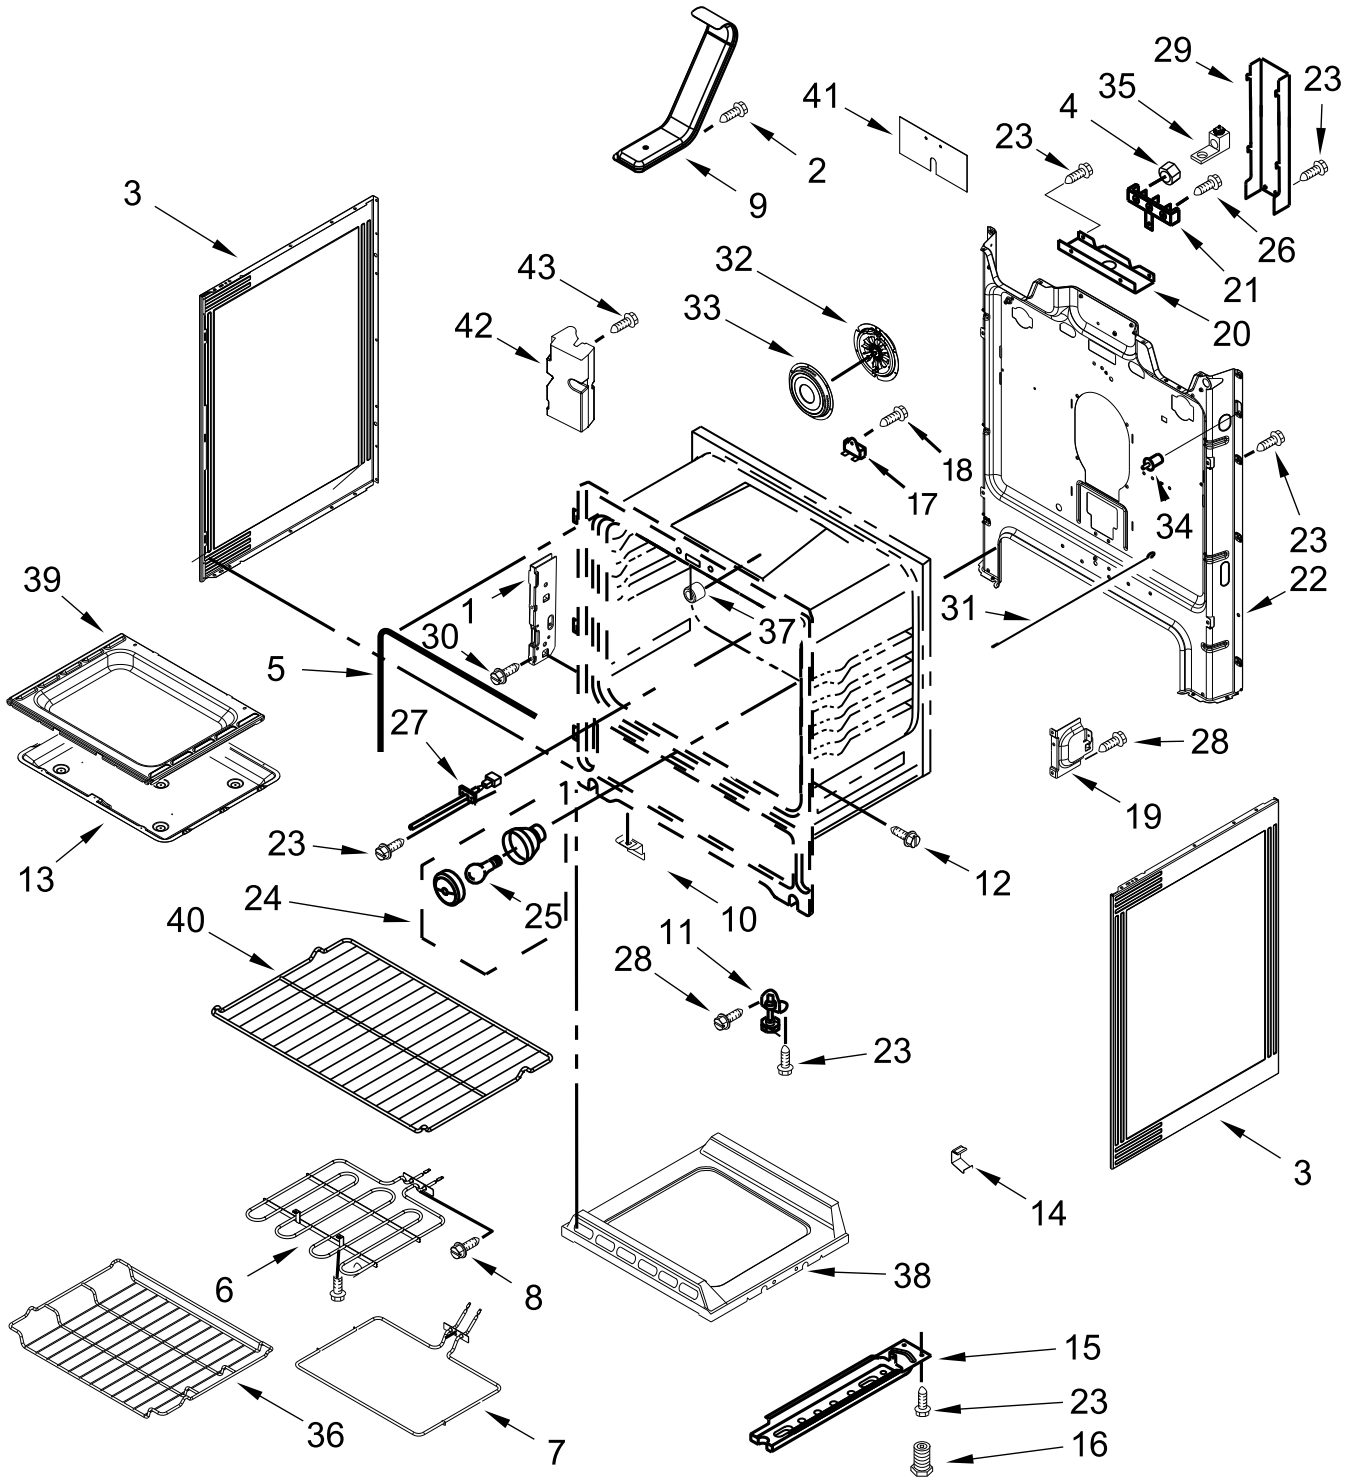

CHASSIS PARTS

CHASSIS PARTS

<u>Illus. No.</u>	<u>Part No.</u>	<u>Description</u>	<u>Illus. No.</u>	<u>Part No.</u>	<u>Description</u>	<u>Illus. No.</u>	<u>Part No.</u>	<u>Description</u>
1	W10289077	Receiver, Hinge	17	3196548	Fuse, Thermal	35	W10281322	Kit, Bare Wire Adapter Block
2	3196165	Screw	18	3196172	Screw			
3		Panel, Side	19	W10273002	Bracket, Oven Support	36	W10289145	Rack, Oven (Gull-Wing)
	W10162245	Black	20	3186034	Bracket, Service			
4	3400029	Nut	21	W10245259	Block, Terminal	37	9758701	Spacer, Door
5	W10162385	Gasket, Door	22	W10273169	Back, Main	38	W10726740	Shield, Heat
6	W10544951	Element, Broil	23	3196178	Screw	39	W10774446	Bottom, Oven
7	W10774342	Element, Bake	24	W11175594	Assembly, Light	40	W10531060	Rack, Oven
8	W10362924	Screw	25	W10571723	Bulb, Halogen 40 Watts	41	W10655441	Shield, Power Cord
9	W10134285	Tube, Vent				42	W10910404	Counterweight
10	W10035900	Support, Oven Bottom	26	3400016	Screw	43	W11034869	Screw
11	W10341186	Assembly, Front Foot	27	W10181986	Sensor, Oven			FOLLOWING PARTS NOT ILLUSTRATED
12	W10067840	Screw	28	3196169	Screw			
13	W10346147	Pan, Bake	29	W10326122	Cover, Terminal Block	W10194393		Insulation, Wrap
14	W10137382	Clip, Panel	30	W10031780	Screw	W10225524		Insulation, Back
15	W10390007	Assembly, Base Rail (Right)	31	W10273192	Rod, Door Switch	W10225523		Insulation, Bottom
	W10390008	Assembly, Base Rail (Left)	32	W10617485	Fan, Convection	4820F015-59		Insulation, Strap
16	W10058460	Foot, Leveling	33	W10346154	Cover, Convection			
			34	W10627802	Switch, Door