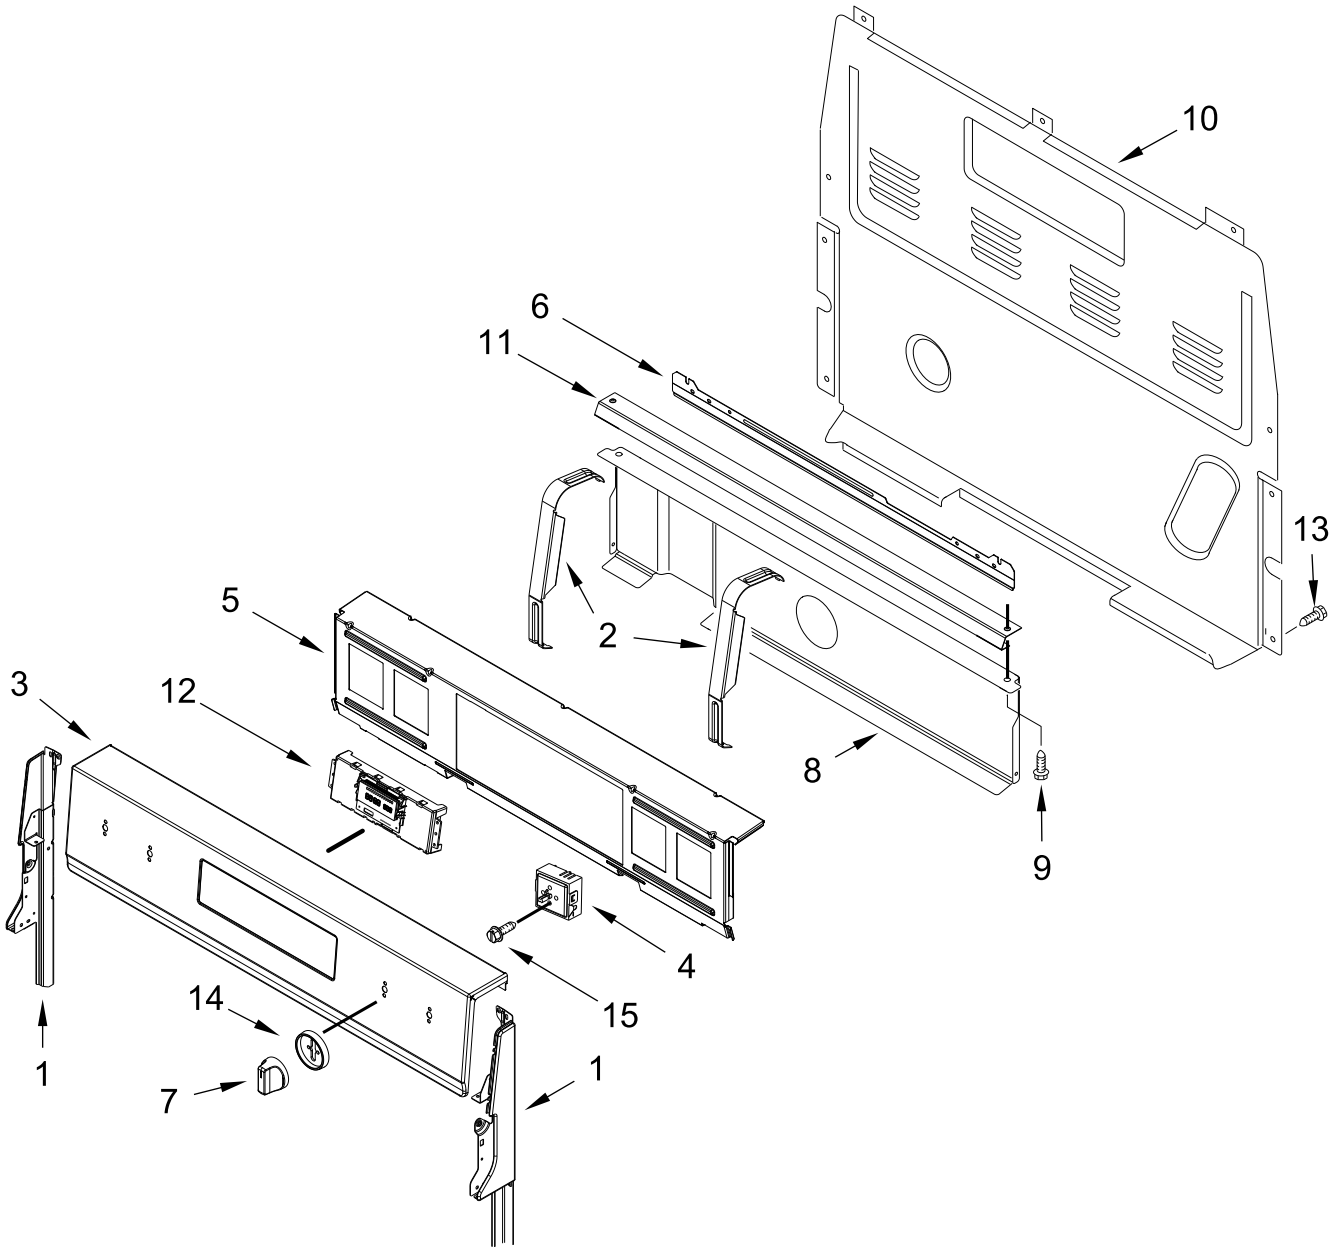

30" ELECTRIC FREESTANDING STANDARD CLEAN RANGE

MODELS:

WFE775H0HZ1 (Stainless)

WFE775H0HV1 (Black Stainless)

COOKTOP PARTS

COOKTOP PARTS

<u>Illus. No.</u>	<u>Part No.</u>	<u>Description</u>	<u>Illus. No.</u>	<u>Part No.</u>	<u>Description</u>	<u>Illus. No.</u>	<u>Part No.</u>	<u>Description</u>
1		Literature Parts	5	W10342780	Element (1300W) (Left Rear)	8	W10306542	Bracket, Anti-Tip
	W11085337	Instructions, Installation		8273994	Element (1200W) (Right Rear)	9	7101P485-60	Screw, Anti-Tip Kit
	W11085357	Use and Care Guide		W10275048	Element (3000/1400W) (Right Front)			FOLLOWING PARTS NOT ILLUSTRATED
	W11096111	Tech Sheet (English)		W10799048	Element, Warm Zone (Center Rear)	W11176667		Harness, Main
	W11096059	Wiring Diagram		W10711900	Element (3000W) (Left Front)	W11134592		Harness, Warm Zone
2	W10225448	Spring, Element				W11176668		Harness, Cooktop (Right)
3	W10607641	Bracket, Cooktop (Left)				W11176669		Harness, Cooktop (Left)
	W10607642	Bracket, Cooktop (Right)	6	3196169	Screw			
4		Cooktop	7	W10691223	Pan, Radiant Element			
	W10865058	Black						

CONTROL PANEL PARTS

CONTROL PANEL PARTS

<u>Illus.</u> <u>No.</u>	<u>Part No.</u>	<u>Description</u>	<u>Illus.</u> <u>No.</u>	<u>Part No.</u>	<u>Description</u>	<u>Illus.</u> <u>No.</u>	<u>Part No.</u>	<u>Description</u>
1		Endcap	5	W10901802	Panel, Backer	12		Electronic, Control (LCX)
	W11213290	Black (Left)	6		Bracket, Eye Brow			
	W11213292	Black (Right)		W11051312	Black		W10885938	Black
2	W10856361	Bracket, Control	7		Knob	13	3196178	Screw
3		Console		W10917219	Stainless	14		Bezel
	W10869985	Stainless		W10917220	Black Stainless		W10918419	Stainless
	W10881622	Black Stainless	8	W10134247	Shield, Heat		W10917223	Black Stainless
4	W10437092	Switch, Infinite (Left Front & Right Front)	9	3400882	Screw	15	W10498399	Screw
	W10578768	Switch, Infinite (Right Rear)	10	8272473	Cover, Upper Rear			
	W10437094	Switch, Infinite (Left Rear)	11	W10525121	Bracket, Console Mounting			