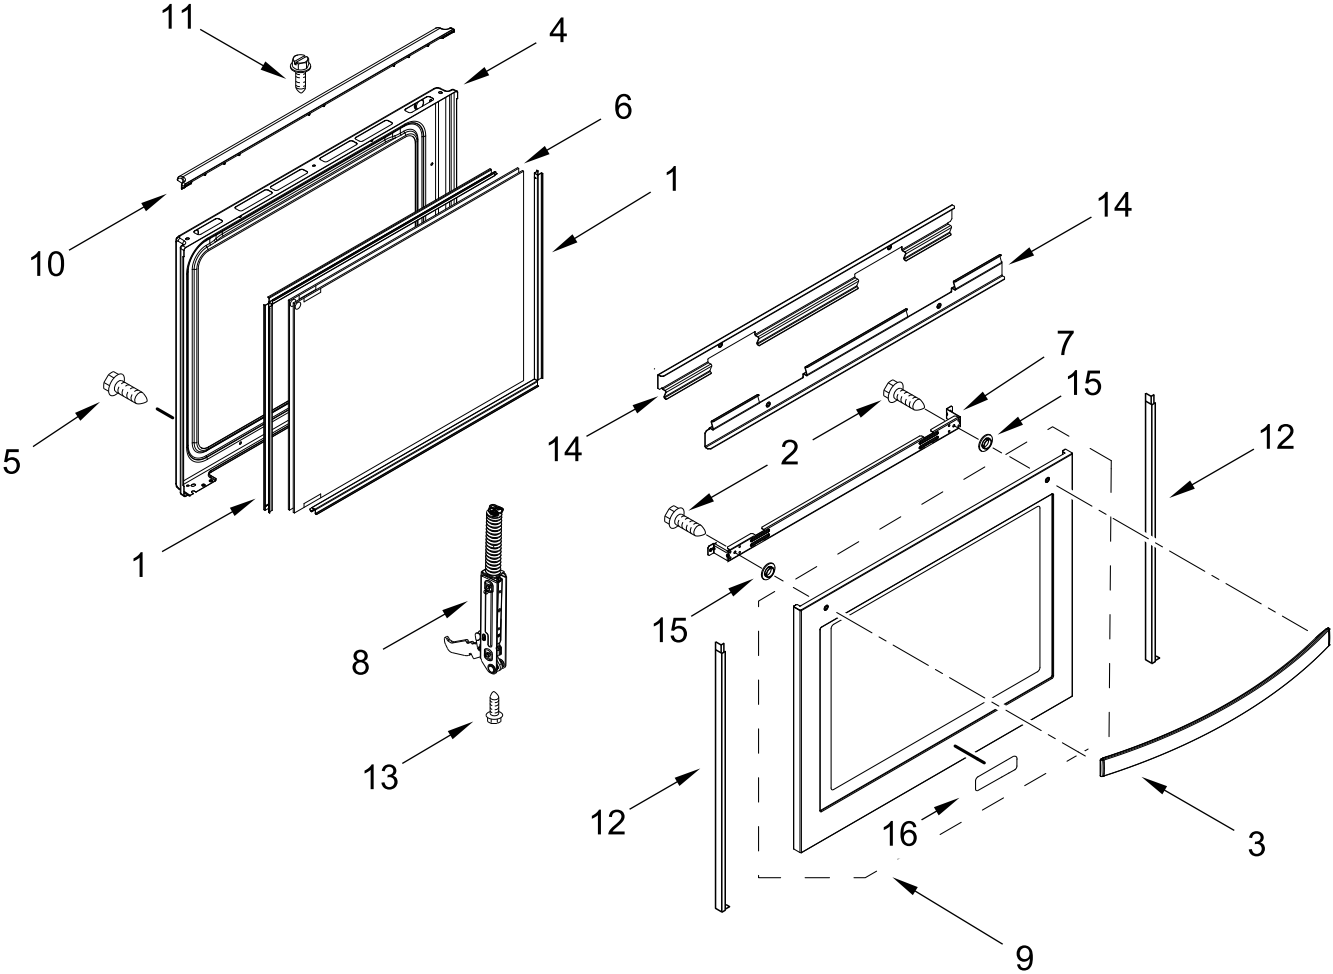

DOOR PARTS

DOOR PARTS

<u>Illus.</u> <u>No.</u>	<u>Part No.</u>	<u>Description</u>	<u>Illus.</u> <u>No.</u>	<u>Part No.</u>	<u>Description</u>	<u>Illus.</u> <u>No.</u>	<u>Part No.</u>	<u>Description</u>
1	W10813142	Spacer, Glass	9		Glass Assembly, Outer Door	15	W10319024	Washer, Door
2	W11091878	Screw				16	W10884775	Nameplate
3		Handle, Door		W10864214	Stainless			
	W10918786	Stainless		W10888239	Black Stainless			
	W10903342	Black Stainless	10		Vent, Trim			
4	W10826568	Liner, Door		W10887939	Black			
5	W10031790	Screw	11	W10327235	Screw			
6	W11088591	Glass, Inner	12	W10813139	Rail, Vertical Support			
7	W10541911	Bracket, Glass Upper Handle	13	W10031780	Screw			
8	W10885519	Hinge, Door (Active)	14	W10813140	Rail, Horizontal Support