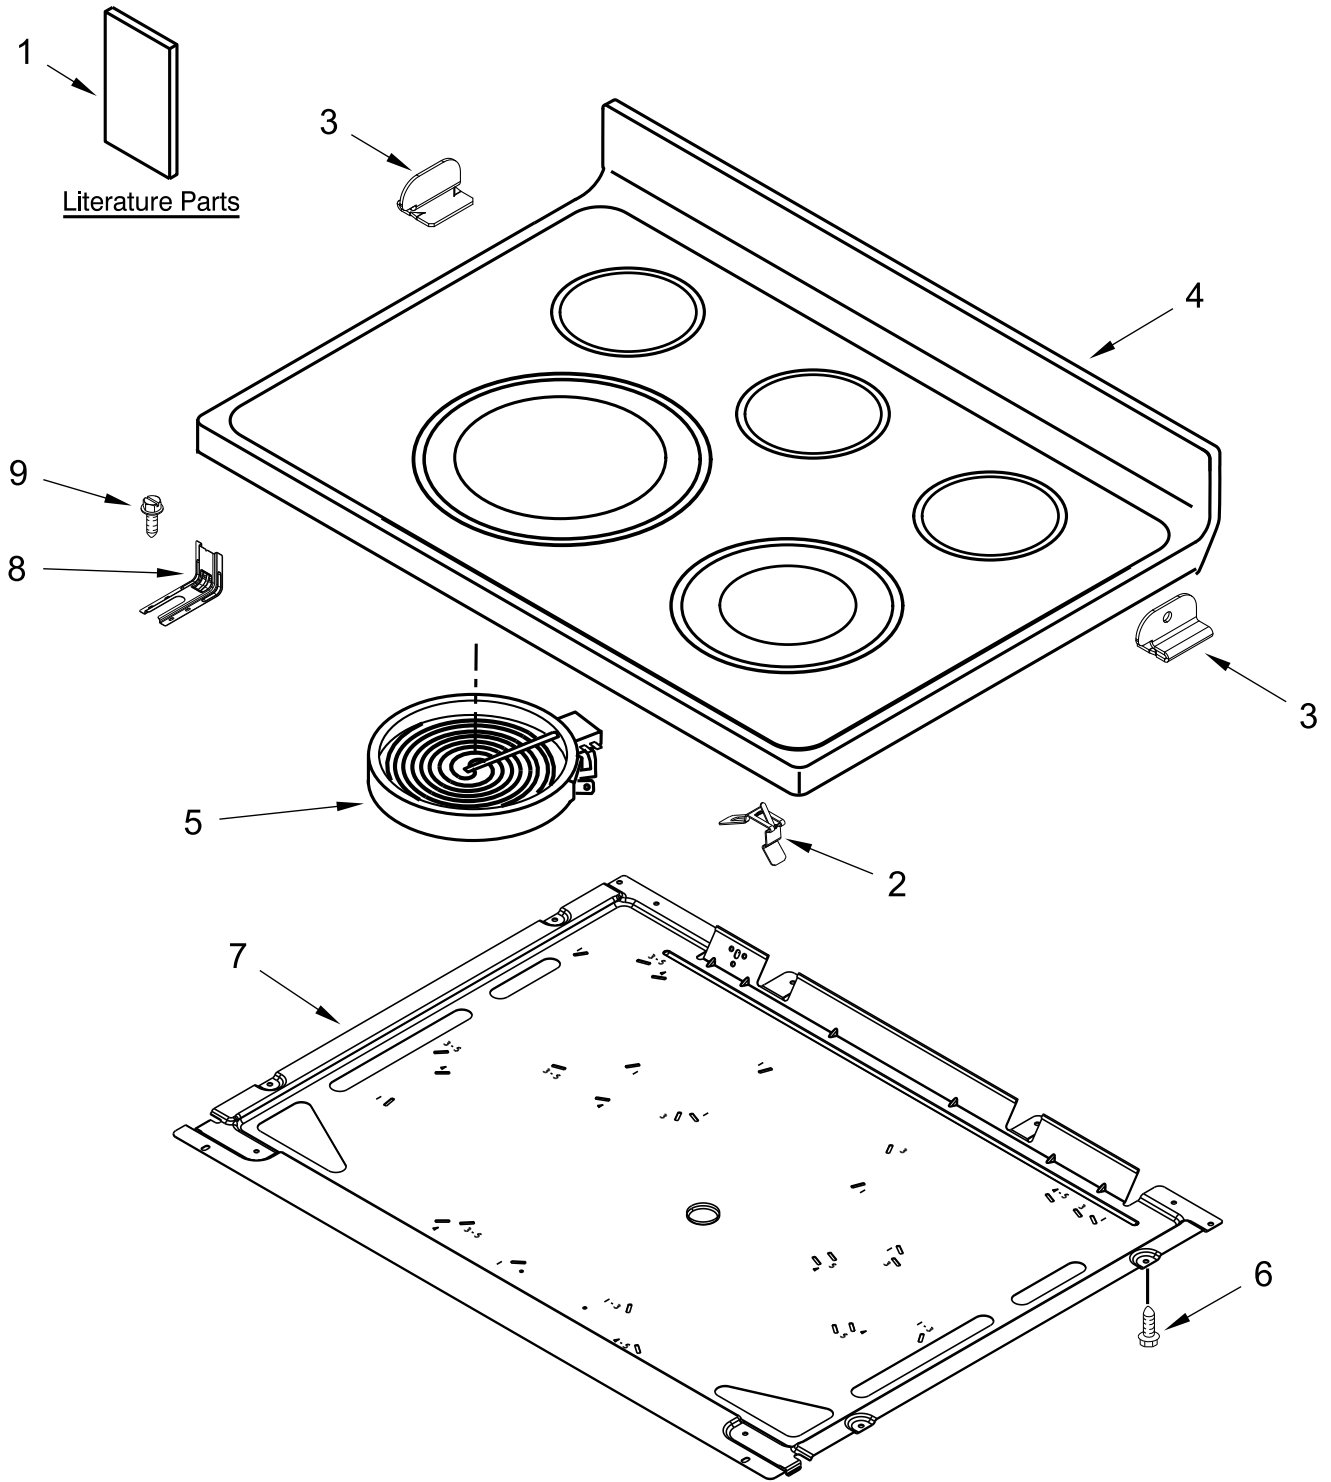

30" ELECTRIC FREESTANDING STANDARD CLEAN RANGE

MODELS:

WFE775H0HZ1 (Stainless)

WFE775H0HV1 (Black Stainless)

COOKTOP PARTS

COOKTOP PARTS

<u>Illus. No.</u>	<u>Part No.</u>	<u>Description</u>	<u>Illus. No.</u>	<u>Part No.</u>	<u>Description</u>	<u>Illus. No.</u>	<u>Part No.</u>	<u>Description</u>
1		Literature Parts	5	W10342780	Element (1300W) (Left Rear)	8	W10306542	Bracket, Anti-Tip
	W11085337	Instructions, Installation		8273994	Element (1200W) (Right Rear)	9	7101P485-60	Screw, Anti-Tip Kit
	W11085357	Use and Care Guide		W10275048	Element (3000/1400W) (Right Front)			FOLLOWING PARTS NOT ILLUSTRATED
	W11096111	Tech Sheet (English)		W10799048	Element, Warm Zone (Center Rear)	W11176667		Harness, Main
	W11096059	Wiring Diagram		W10711900	Element (3000W) (Left Front)	W11134592		Harness, Warm Zone
2	W10225448	Spring, Element				W11176668		Harness, Cooktop (Right)
3	W10607641	Bracket, Cooktop (Left)				W11176669		Harness, Cooktop (Left)
	W10607642	Bracket, Cooktop (Right)	6	3196169	Screw			
4		Cooktop	7	W10691223	Pan, Radiant Element			
	W10865058	Black						

CONTROL PANEL PARTS

CONTROL PANEL PARTS

<u>Illus.</u> <u>No.</u>	<u>Part No.</u>	<u>Description</u>	<u>Illus.</u> <u>No.</u>	<u>Part No.</u>	<u>Description</u>	<u>Illus.</u> <u>No.</u>	<u>Part No.</u>	<u>Description</u>
1		Endcap	5	W10901802	Panel, Backer	12		Electronic, Control (LCX)
	W11213290	Black (Left)	6		Bracket, Eye Brow			
	W11213292	Black (Right)		W11051312	Black		W10885938	Black
2	W10856361	Bracket, Control	7		Knob	13	3196178	Screw
3		Console		W10917219	Stainless	14		Bezel
	W10869985	Stainless		W10917220	Black Stainless		W10918419	Stainless
	W10881622	Black Stainless	8	W10134247	Shield, Heat		W10917223	Black Stainless
4	W10437092	Switch, Infinite (Left Front & Right Front)	9	3400882	Screw	15	W10498399	Screw
	W10578768	Switch, Infinite (Right Rear)	10	8272473	Cover, Upper Rear			
	W10437094	Switch, Infinite (Left Rear)	11	W10525121	Bracket, Console Mounting			