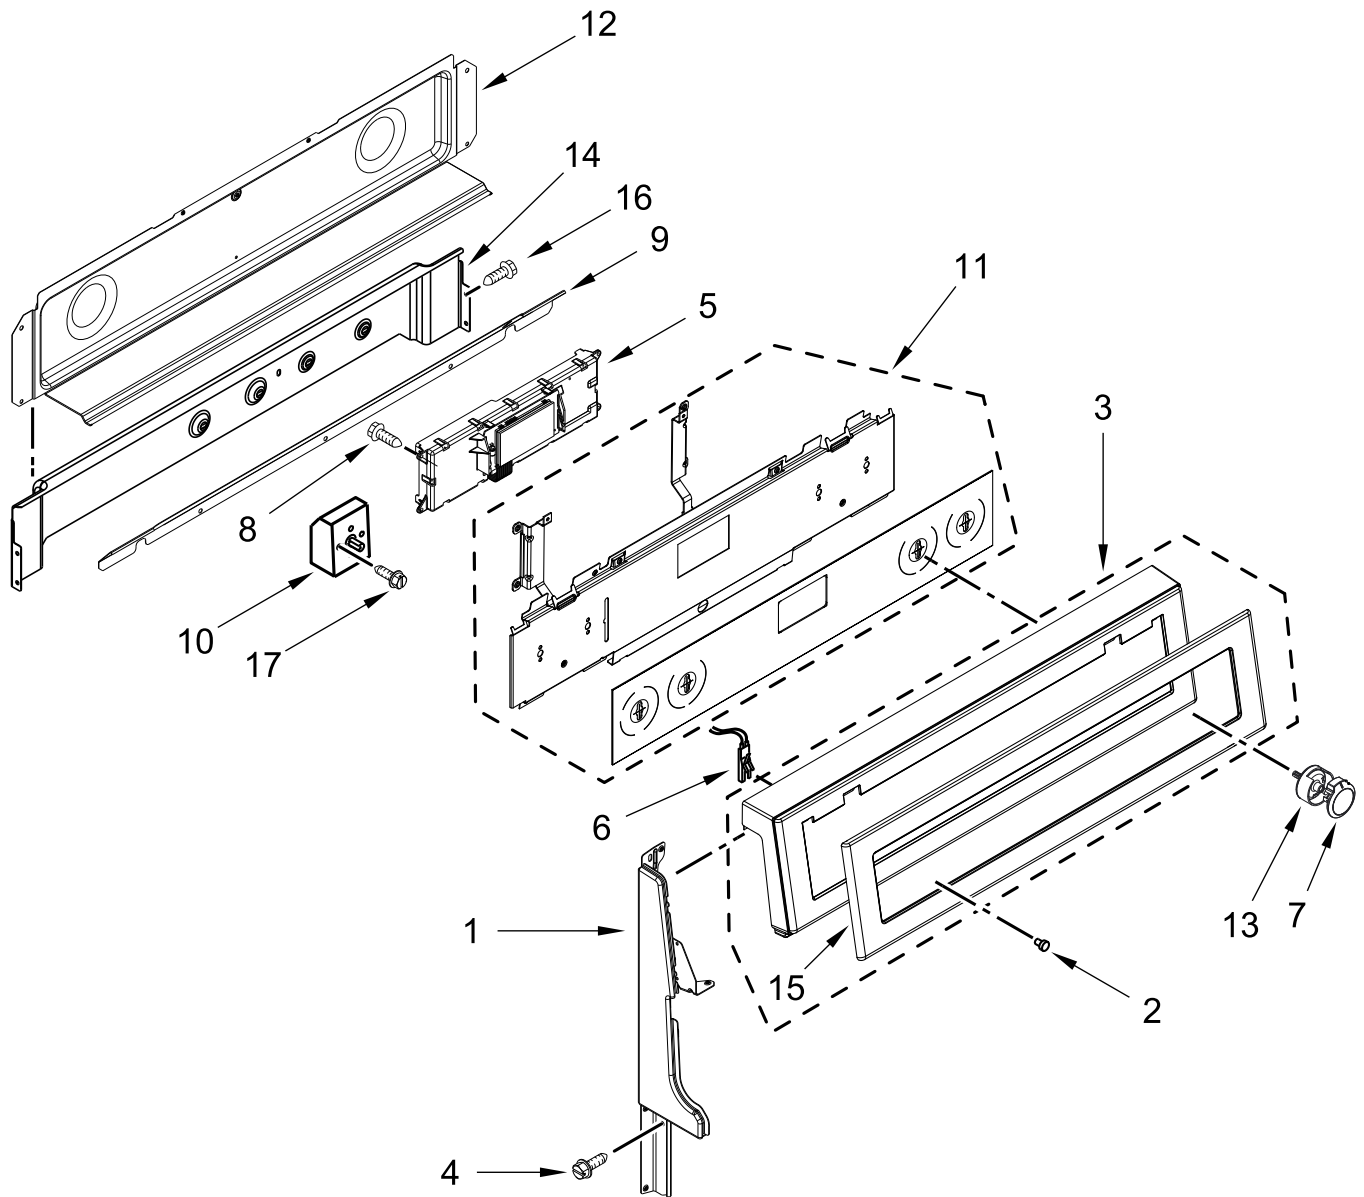

CONTROL PANEL PARTS

CONTROL PANEL PARTS

<u>Illus.</u> <u>No.</u>	<u>Part No.</u>	<u>Description</u>	<u>Illus.</u> <u>No.</u>	<u>Part No.</u>	<u>Description</u>	<u>Illus.</u> <u>No.</u>	<u>Part No.</u>	<u>Description</u>
1		Support, Backguard	9	W10299338	Shield, Wire Cover	12	W10776098	Cover, Backguard
	W10319109	Black (Left)	10	W10296657	Switch, Infinite (Left Front)	13	W10645811	Bezel, Knob
	W10319111	Black (Right)		W10295048	Switch, Infinite (Left Rear)	14	W10278697	Shield, Vent
2	3196068	Lens, Indicator		W10312185	Switch, Infinite (Right Front)	15		Skin, Control Panel (Not Serviced)
3		Console		7403P373-60	Switch, Infinite (Right Rear)	16	9780274	Screw
	W11024860	Black Stainless		11	Assembly, User Interface (Includes Light Feature)	17	W10674068	Screw
4	7101P633-60	Screw (Black)		W10692155	Black			
5	W11095717	Control, Electronic						
6	7407P136-60	Light, Indicator						
7		Knob						
	W10823529	Stainless						
8	7101P434-60	Screw