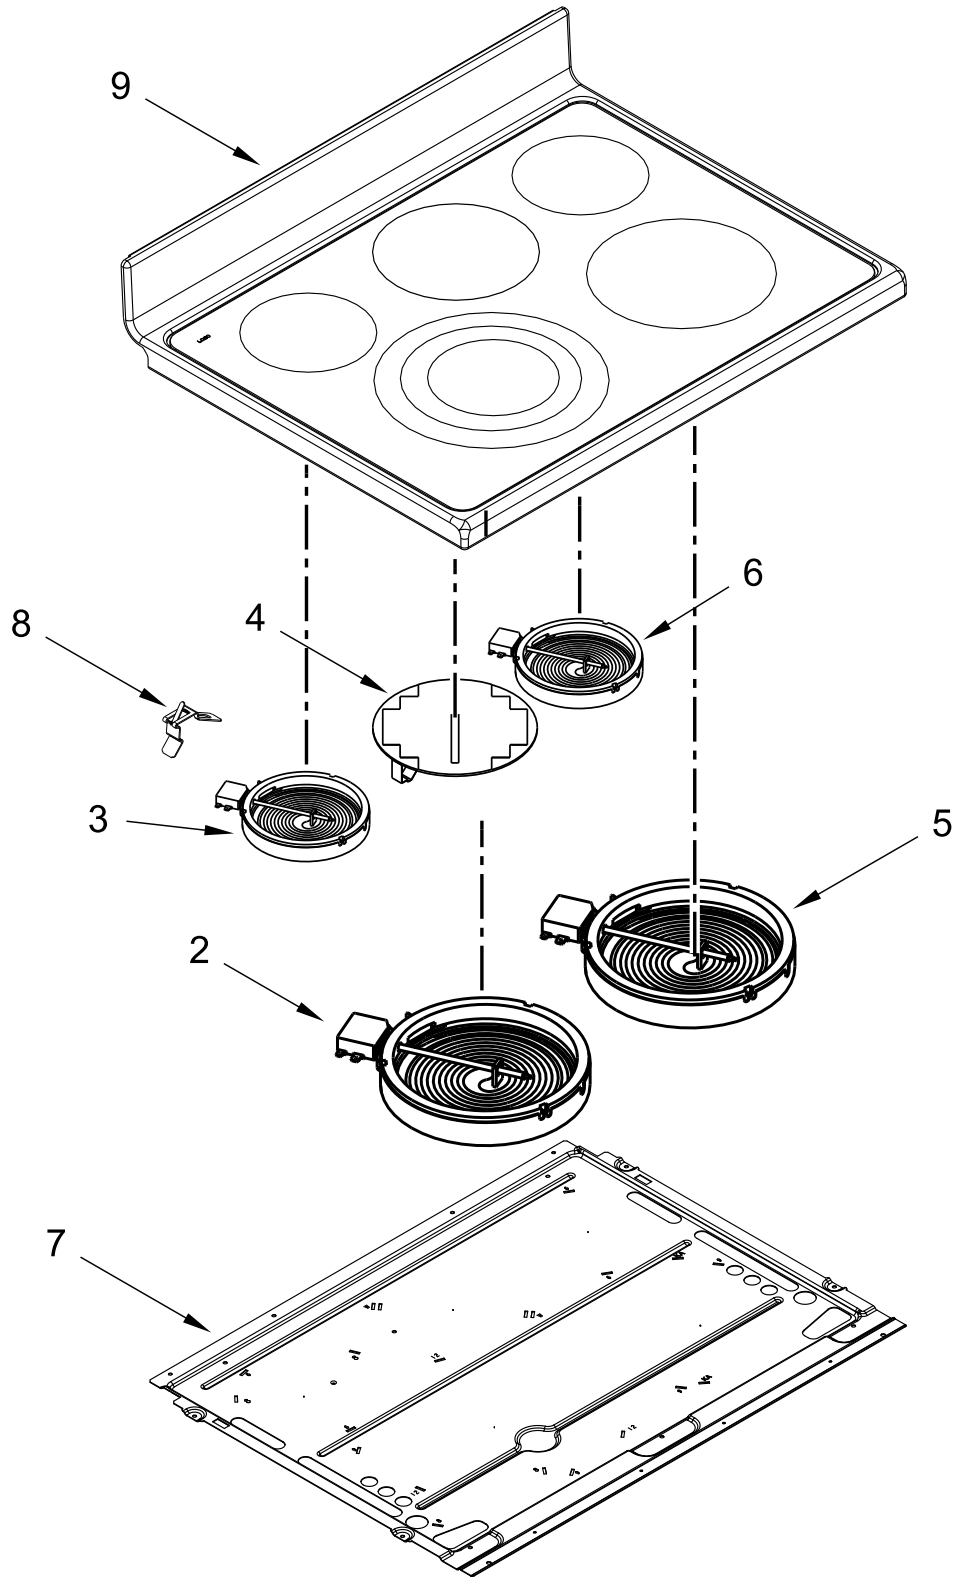

KitchenAid®

30" ELECTRIC DOUBLE OVEN RANGE

MODELS:

KFED500EBS03 (Black Stainless)

COOKTOP PARTS

COOKTOP PARTS

<u>Illus. No.</u>	<u>Part No.</u>	<u>Description</u>	<u>Illus. No.</u>	<u>Part No.</u>	<u>Description</u>	<u>Illus. No.</u>	<u>Part No.</u>	<u>Description</u>
1		Literature Parts	7	W10260946	Panel, Element Support	9		Cooktop
	W10694055	Guide, Use & Care					W10687990	Black
	W10694065	Instructions, Installation	8	W10225448	Spring, Element			FOLLOWING PARTS NOT ILLUSTRATED
	W10647745	Sheet, Tech					W11171888	Harness, Main
	9762761	Tips, Safe Cooking (English)					W11172425	Harness, Infinite Switch (Left)
	W10065852	Tips, Safe Cooking (French)					W11172427	Harness, Infinite Switch (Right)
2	W10670279	Element (2700W) (Left Front)					W11172428	Harness, EOL (DOFSR)
3	W10270604	Element (700W) (Left Rear)					W11172531	Harness, Sensor & Locks
4	W10799048	Element, Warm Zone (Center Rear)					W11171874	Harness, Cooktop
5	W10251108	Element (3200W) (Right Front)					7101P027-60	Screw, Ground
6	8273994	Element (1200W) (Right Rear)					7401P157-60	Block, Bare Wire Adapter
							8019P013-60	Clip, Wire Lock