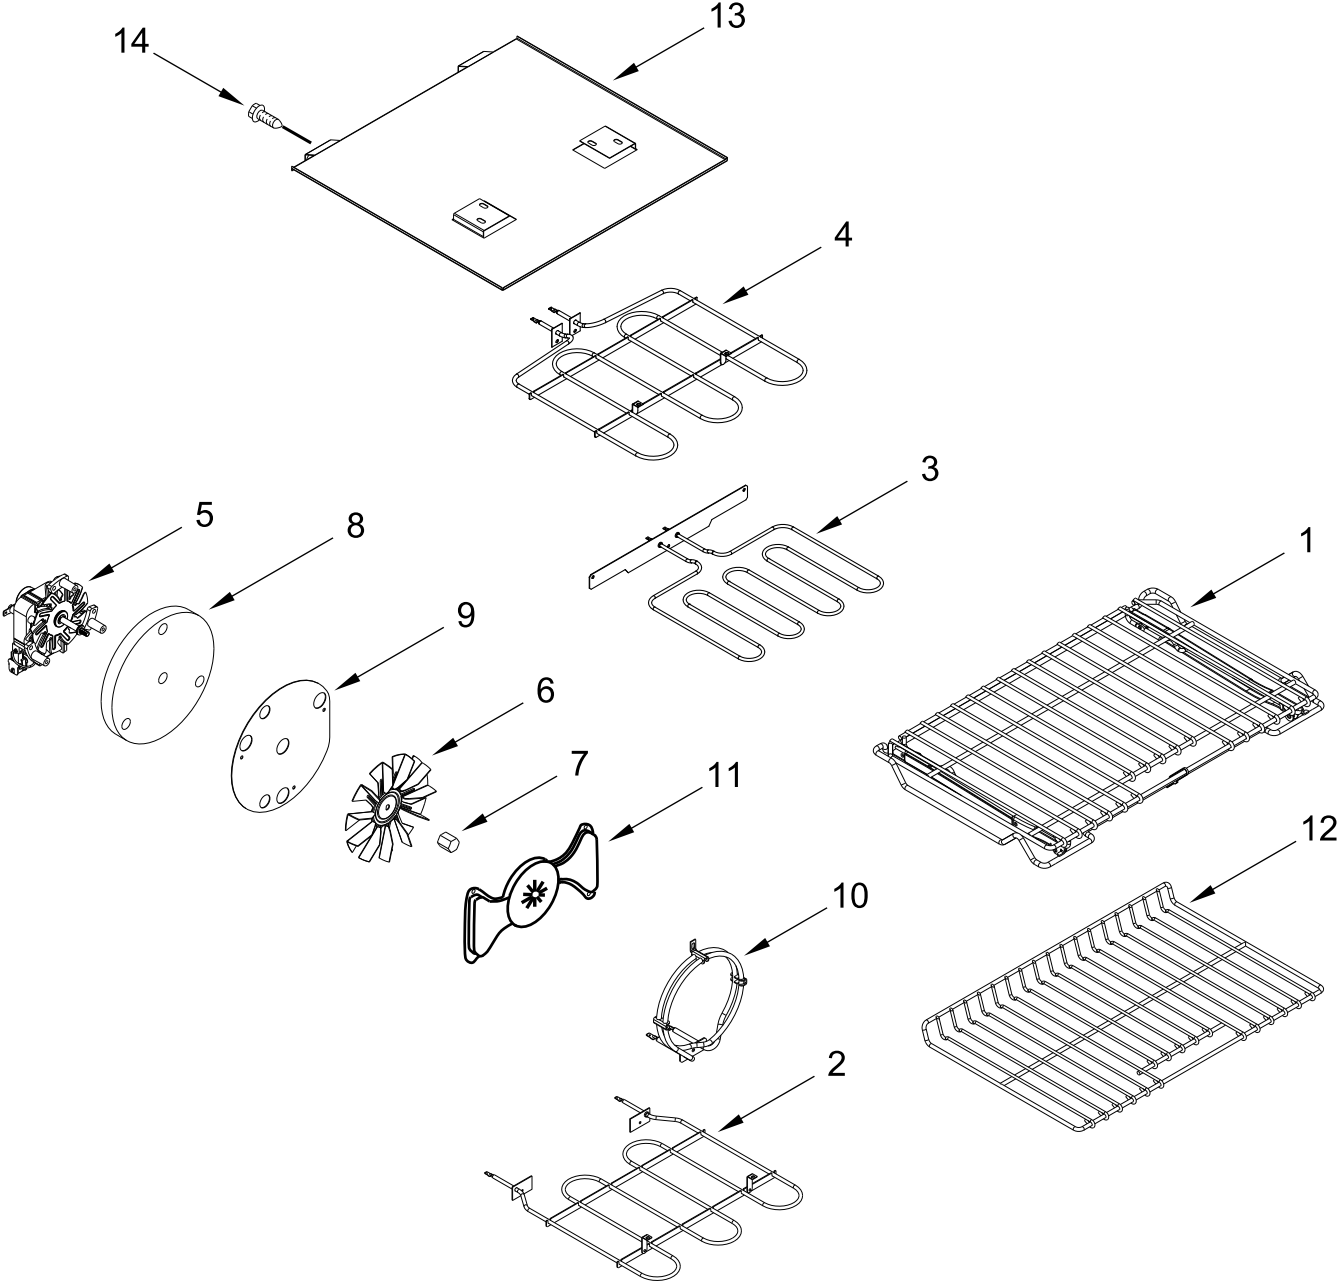

INTERNAL OVEN PARTS

INTERNAL OVEN PARTS

<u>Illus.</u> <u>No.</u>	<u>Part No.</u>	<u>Description</u>	<u>Illus.</u> <u>No.</u>	<u>Part No.</u>	<u>Description</u>	<u>Illus.</u> <u>No.</u>	<u>Part No.</u>	<u>Description</u>
1	W10570870	Rack, Oven (Telescoping)	5	W11190725	Motor, Convection	11	W10160868	Baffle, Convection
2	W10249979	Element, Broil (Lower)	6	W10631503	Blade, Fan	12	W10570887	Rack, Oven
3	W10249981	Element, Bake (Upper & Lower)	7	W10631504	Nut, Acorn (LH)	13	W10319762	Shield, Broil
4	W10317476	Element, Broil (Upper)	8	W10274268	Insulation, Convection Motor	14	7101P434-60	Screw
			9	W10339476	Plate, Insulation			
			10	W10271639	Element, Convection (240VAC)