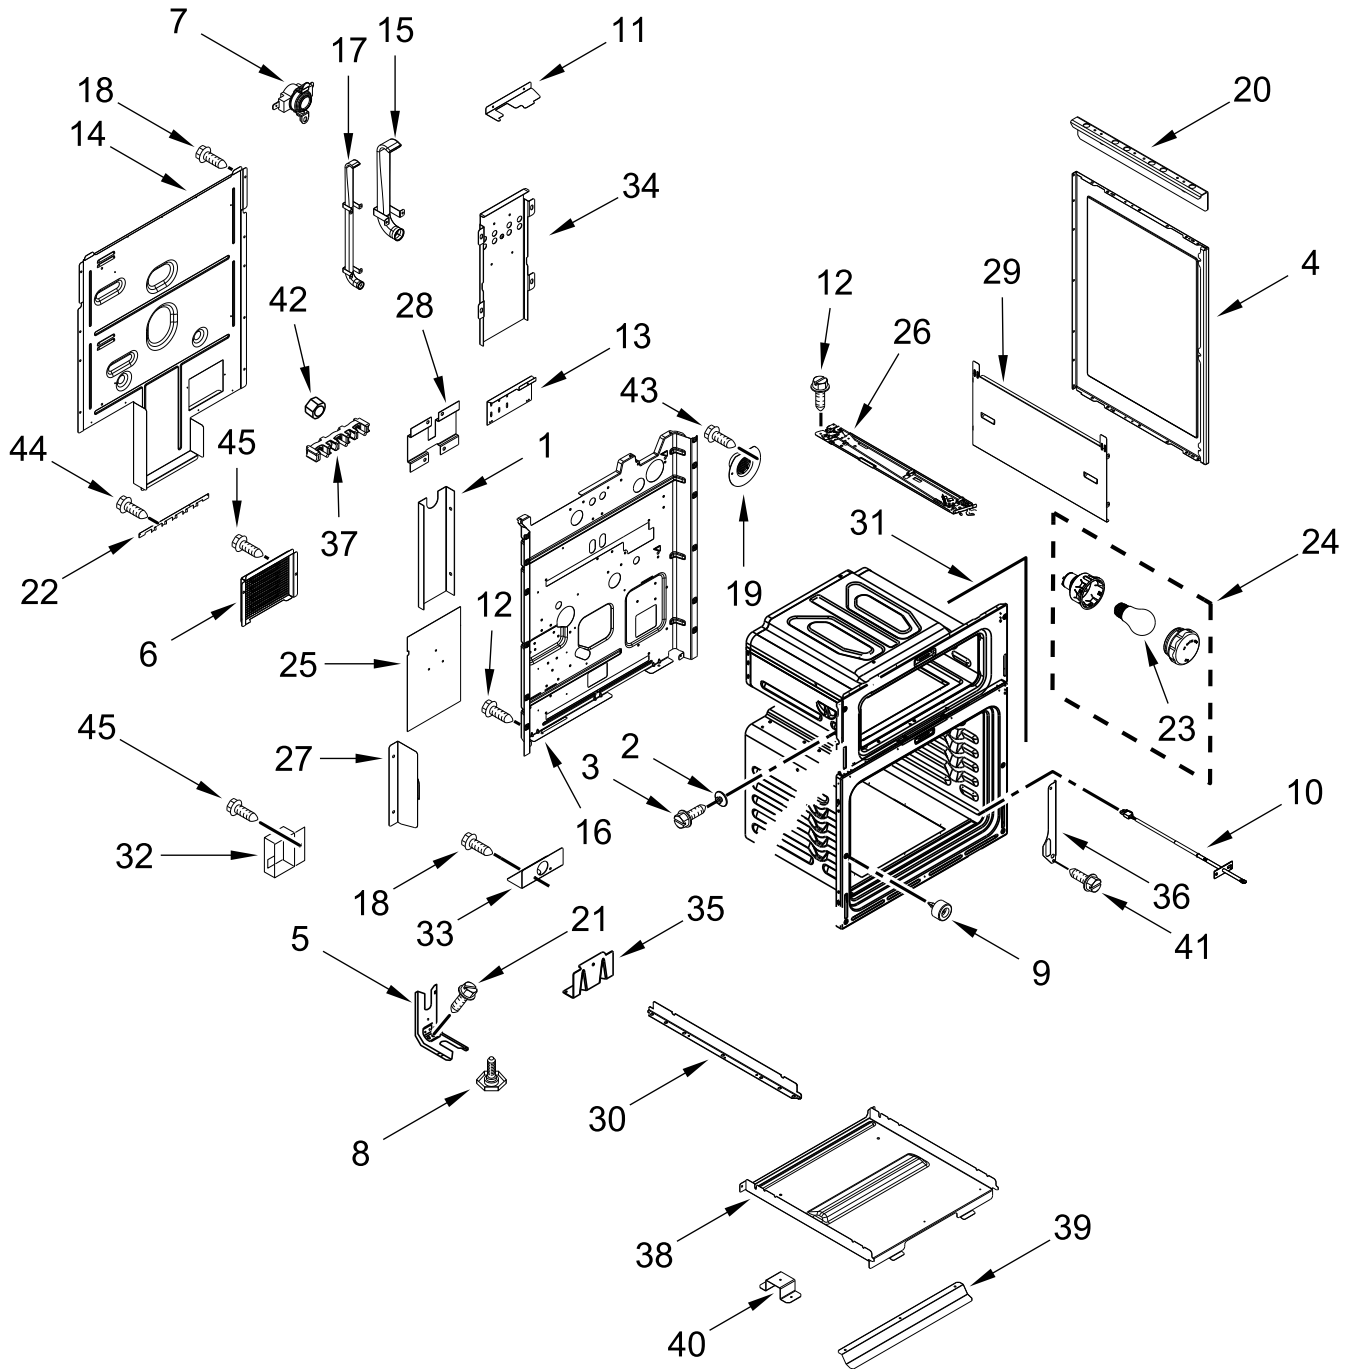

CHASSIS PARTS

CHASSIS PARTS

<u>Illus. No.</u>	<u>Part No.</u>	<u>Description</u>	<u>Illus. No.</u>	<u>Part No.</u>	<u>Description</u>	<u>Illus. No.</u>	<u>Part No.</u>	<u>Description</u>
1	W10332459	Shield, Heat	20	W10319087	Bracket, U Channel	36	W10410463	Cover, Hinge (Left)
2	W10237689	Spacer, Side Panel	21	7101P485-60	Screw, Anti-Tip Kit		W10410461	Cover, Hinge (Right)
3	W10267456	Screw, Shoulder	22	8036P012-60	Shield, Power Cord	37	7401P039-60	Block, Terminal
4	W10668723	Panel, Side Black	23	311255	Bulb, Oven Light	38	W10548601	Pan, Element
5	3801F656-51	Bracket, Anti-Tip	24	W10454648	Assembly, Light	39	W10253470	Bracket, Retaining
6	W10312612	Cover, Access (Terminal Block)	25	W10311987	Shield, Cord (Right)	40	W10260545	Clip, Retaining
7	7403P899-60	Switch, High Limit	26	W10683517	Lock, Rear Mount	41	4449743	Screw
8	7101P507-60	Foot, Leveler	27	W10268560	Cover, Wire Lower	42	3400029	Nut
9	W10105790	Bumper & Screw	28	7003P104-60	Insulator, Heat Shield	43	W10720084	Screw
10	7430P044-60	Sensor, Oven	29	W10538516	Shield, Side Insulation	44	489290	Screw
11	W10268559	Cover, Lower Wire	30	W10357697	Bracket, Side Panel	45	7101P338-60	Screw
12	7101P426-60	Screw	31	W10337392	Gasket, Oven Door (Upper)			INSULATION
13	W10332449	Shield, Cord		W10269069	Gasket, Oven Door (Lower)	W10271637		Insulation, Floor
14	W10261386	Cover, Main Wire				W10308393		Insulation, Wrapper
15	W10337391	Tube, Vent (Upper)	32	8285593	Cover, Connector	W10322111		Insulation, Back
16	W10668730	Back, Main	33	W10190166	Bracket, Power Supply	W10204079		Insulation, Middle
17	W10323793	Tube, Vent (Lower)	34	W10261388	Bracket, Terminal	W10204085		Insulation, Main Front Strip
18	7101P434-60	Screw	35	W10863342	Support, Lower Oven	W10272326		Insulation, Hidden Bake Pouch
19	W10322408	Adapter, Vent Tube