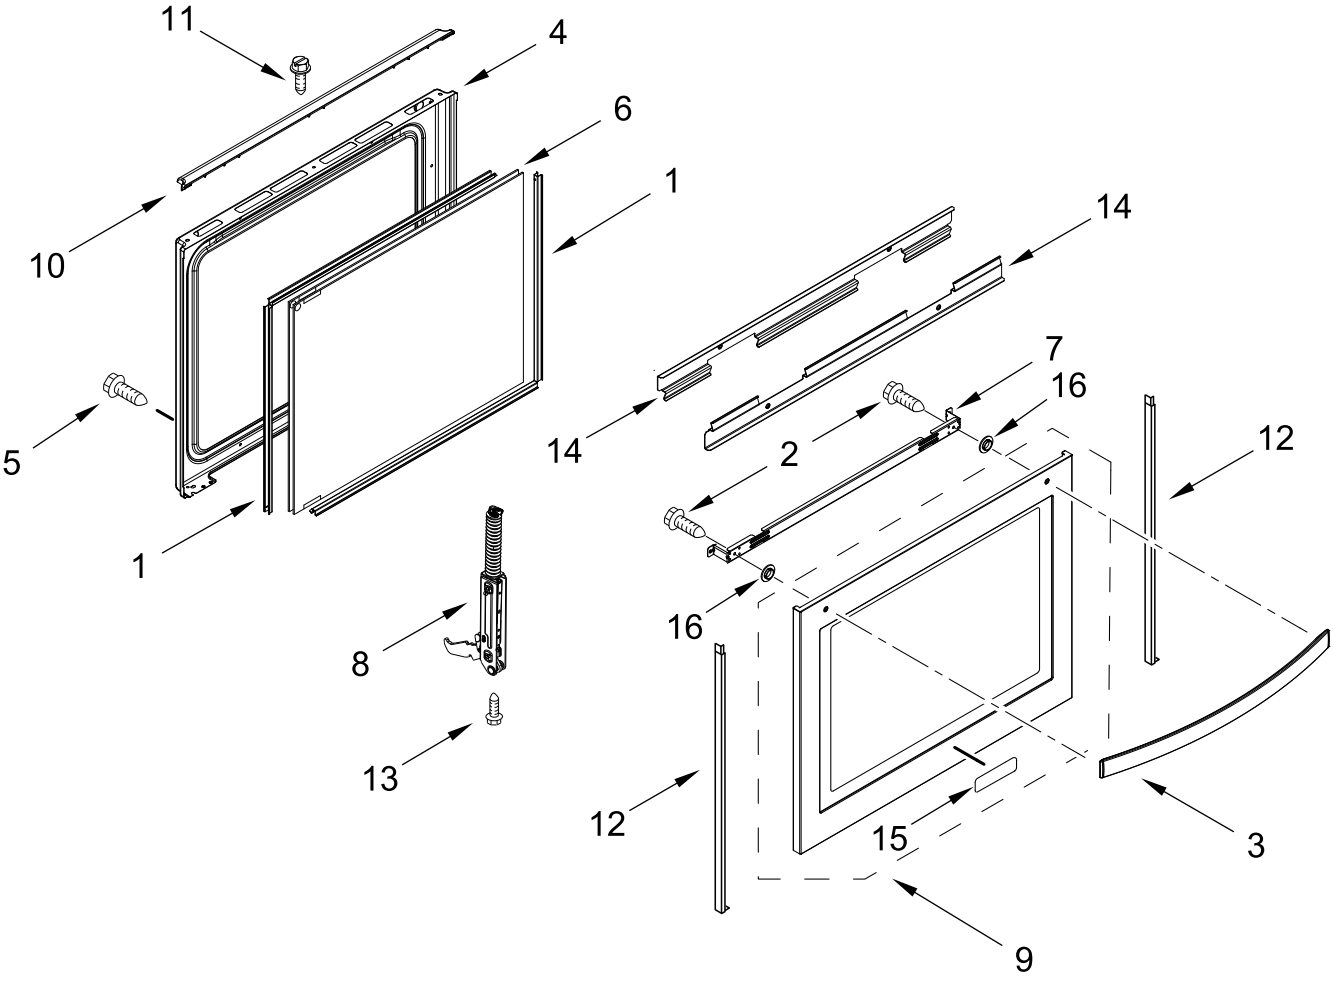

DOOR PARTS

DOOR PARTS

<u>Illus.</u> <u>No.</u>	<u>Part No.</u>	<u>Description</u>	<u>Illus.</u> <u>No.</u>	<u>Part No.</u>	<u>Description</u>	<u>Illus.</u> <u>No.</u>	<u>Part No.</u>	<u>Description</u>
1	W10813142	Spacer, Glass	9		Glass Assembly, Outer Door	15	W10884775	Nameplate
2	8533988	Screw				16	W10319024	Washer, Door
3		Handle, Door		W10864214	Stainless			
	W10918786	Stainless		W10888239	Black Stainless			
	W10903342	Black Stainless	10		Vent, Trim			
4	W10826568	Liner, Door		W10887939	Black			
5	W10031790	Screw	11	W10327235	Screw			
6	W11088591	Glass, Inner	12	W10813139	Rail, Vertical Support			
7	W10541911	Bracket, Glass Upper Handle	13	W10031780	Screw			
8	W10885519	Hinge, Door (Active)	14	W10813140	Rail, Horizontal Support