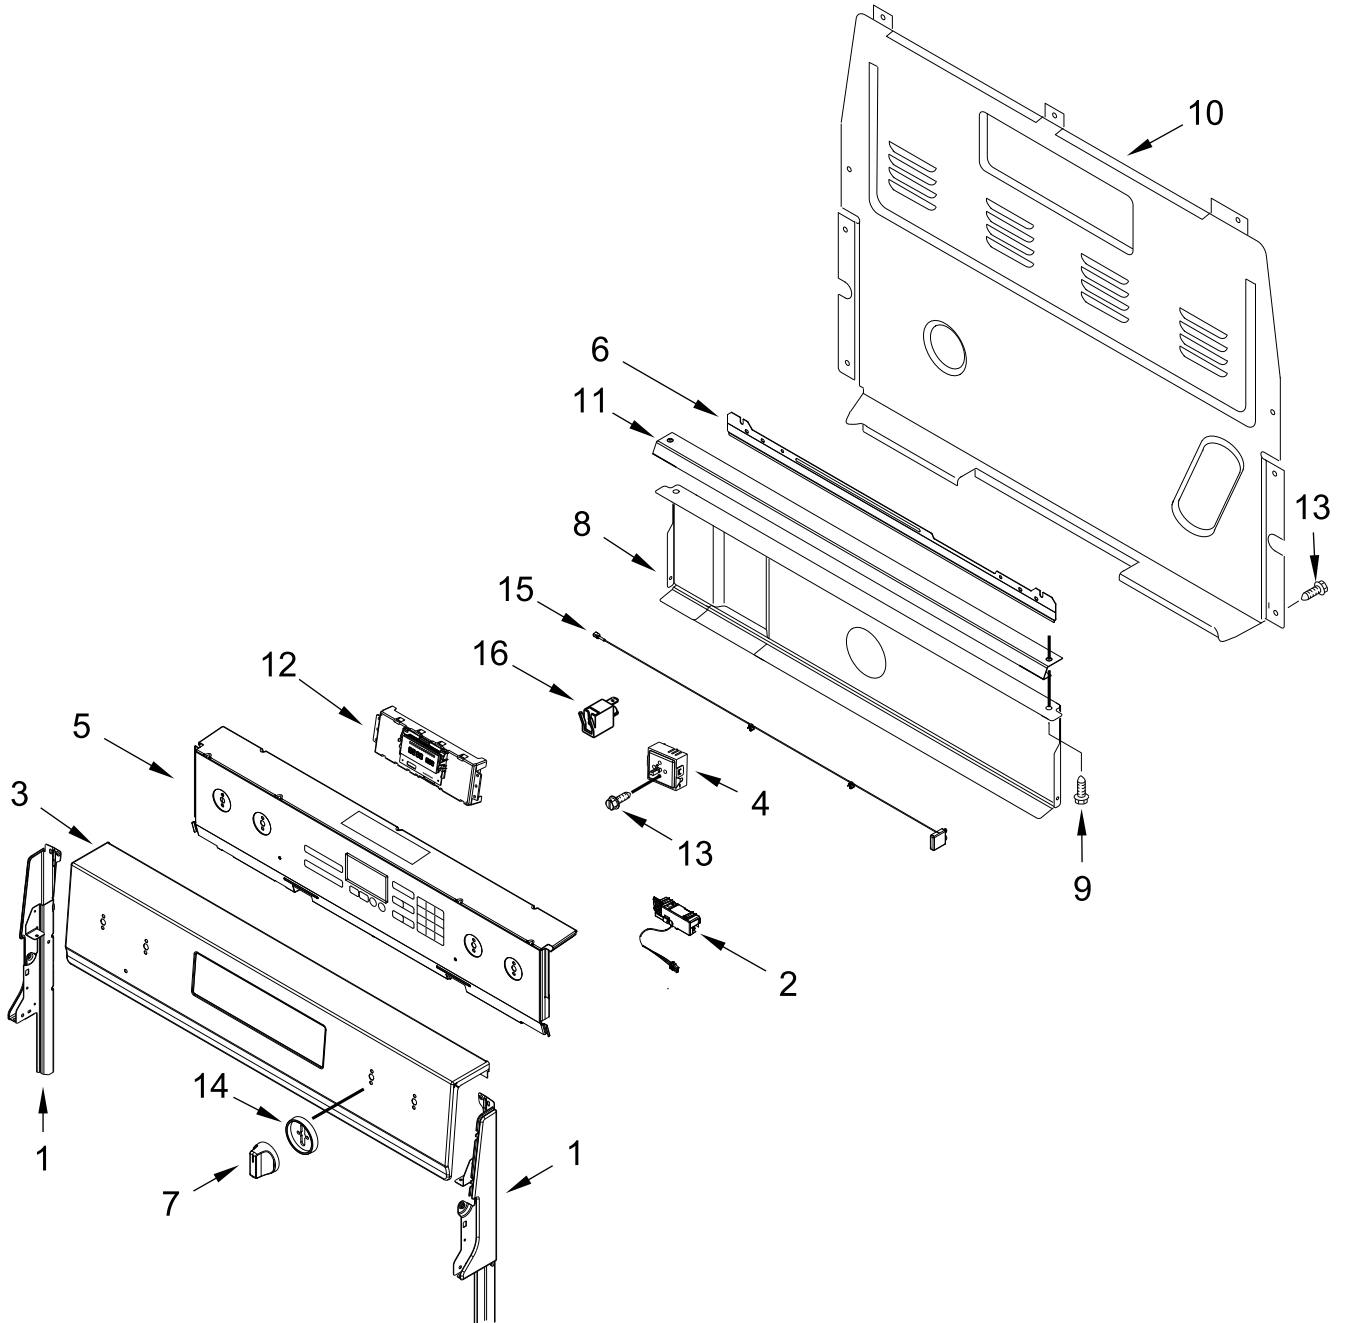

CONTROL PANEL PARTS