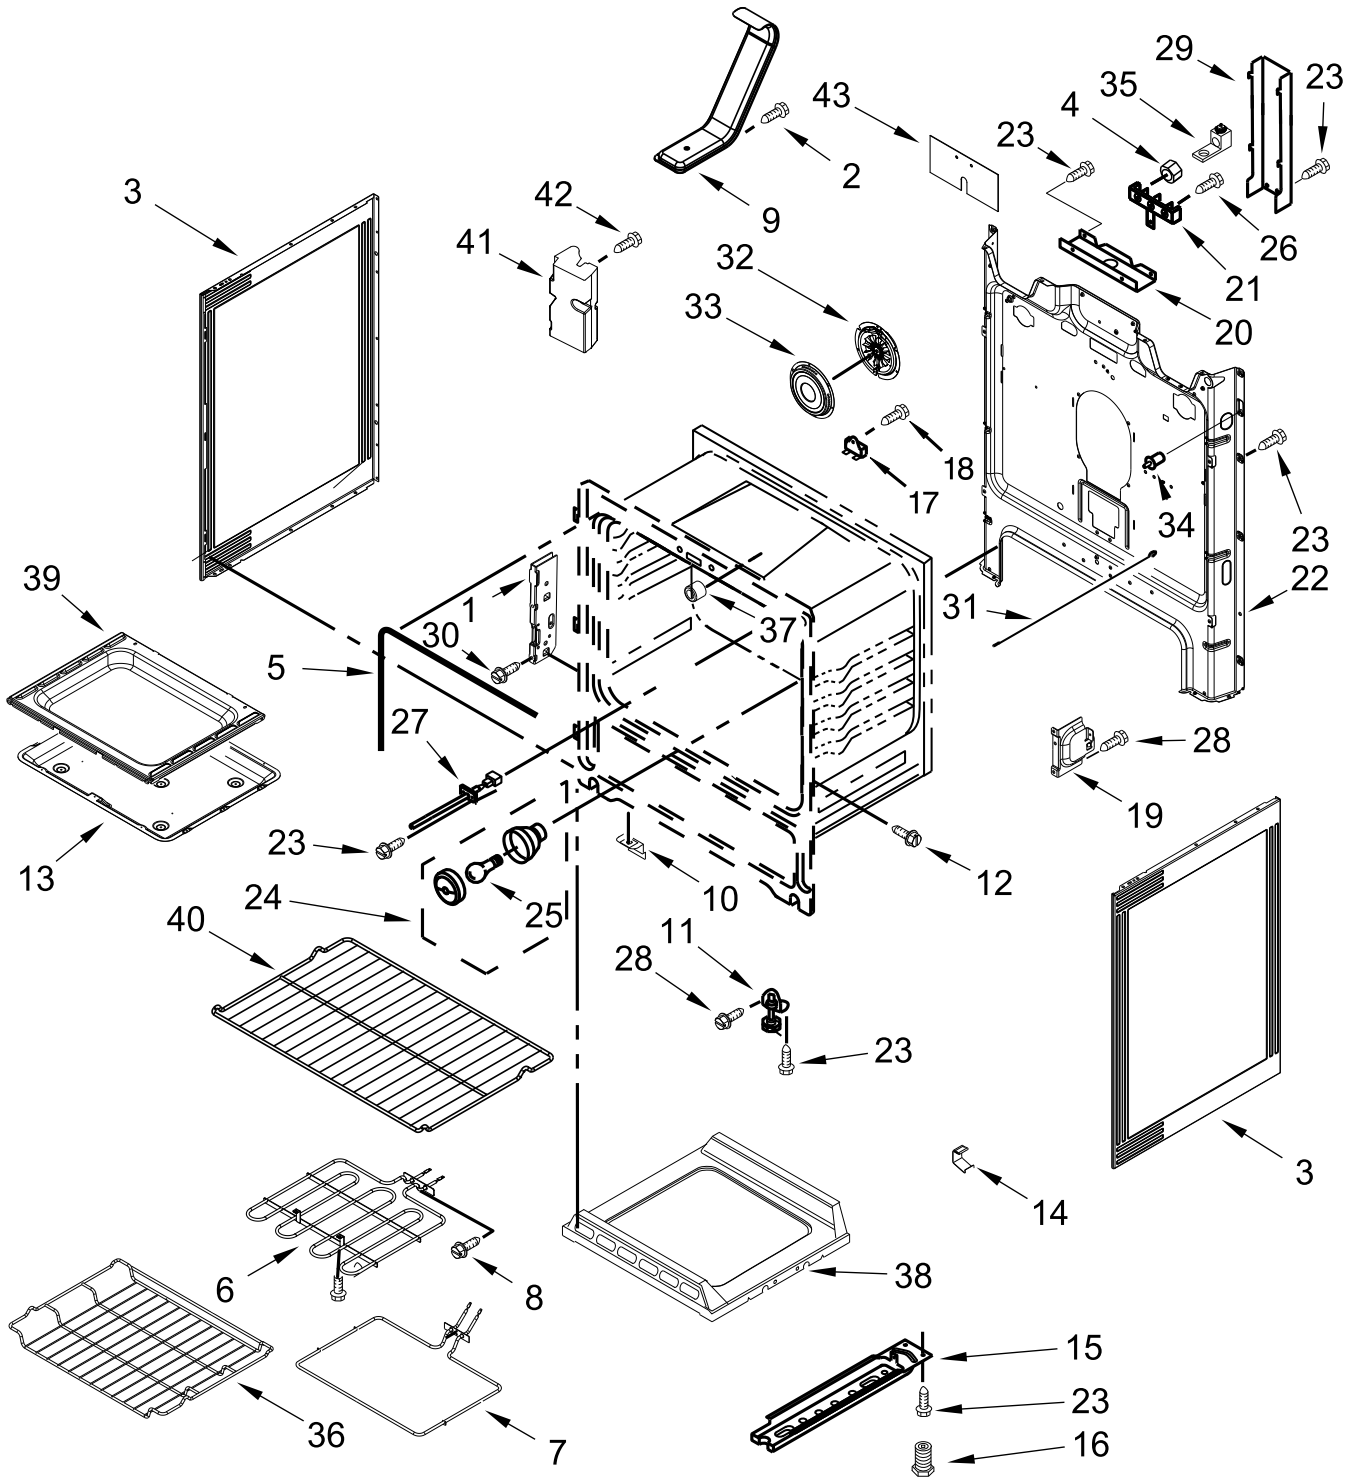

CHASSIS PARTS

CHASSIS PARTS

<u>Illus. No.</u>	<u>Part No.</u>	<u>Description</u>	<u>Illus. No.</u>	<u>Part No.</u>	<u>Description</u>	<u>Illus. No.</u>	<u>Part No.</u>	<u>Description</u>
1	W10289077	Receiver, Hinge	17	3196548	Fuse, Thermal	35	W10281322	Kit, Bare Wire Adapter Block
2	3196165	Screw	18	3196172	Screw			
3		Panel, Side	19	W10273002	Bracket, Oven Support	36	W10289145	Rack, Oven (Gull-Wing)
	W10162245	Black	20	3186034	Bracket, Service			
4	3400029	Nut	21	W10245259	Block, Terminal	37	9758701	Spacer, Door
5	W10162385	Gasket, Door	22	W10273169	Back, Main	38	W10726740	Shield, Heat
6	W10544951	Element, Broil	23	3196178	Screw	39	W10774446	Bottom, Oven
7	W10774342	Element, Bake	24	W11175594	Assembly, Light	40	W10531060	Rack, Oven
8	W10362924	Screw	25	W10571723	Bulb, Halogen 40 Watts	41	W10910404	Counterweight
9	W10134285	Tube, Vent				42	W11034869	Screw
10	W10035900	Support, Oven Bottom	26	3400016	Screw	43	W10655441	Shield, Power Cord
11	W10341186	Assembly, Front Foot	27	W10181986	Sensor, Oven			FOLLOWING PARTS NOT ILLUSTRATED
12	W10067840	Screw	28	3196169	Screw			
13	W10346147	Pan, Bake	29	W10326122	Cover, Terminal Block	W10194393		Insulation, Wrap
14	W10137382	Clip, Panel	30	W10031780	Screw	W10225524		Insulation, Back
15	W10390007	Assembly, Base Rail (Right)	31	W10273192	Rod, Door Switch	W10225523		Insulation, Bottom
	W10390008	Assembly, Base Rail (Left)	32	W10756304	Assembly, Convection	4820F015-59		Insulation, Strap
16	W10058460	Foot, Leveling	33	W10346154	Cover, Convection			
			34	W10627802	Switch, Door