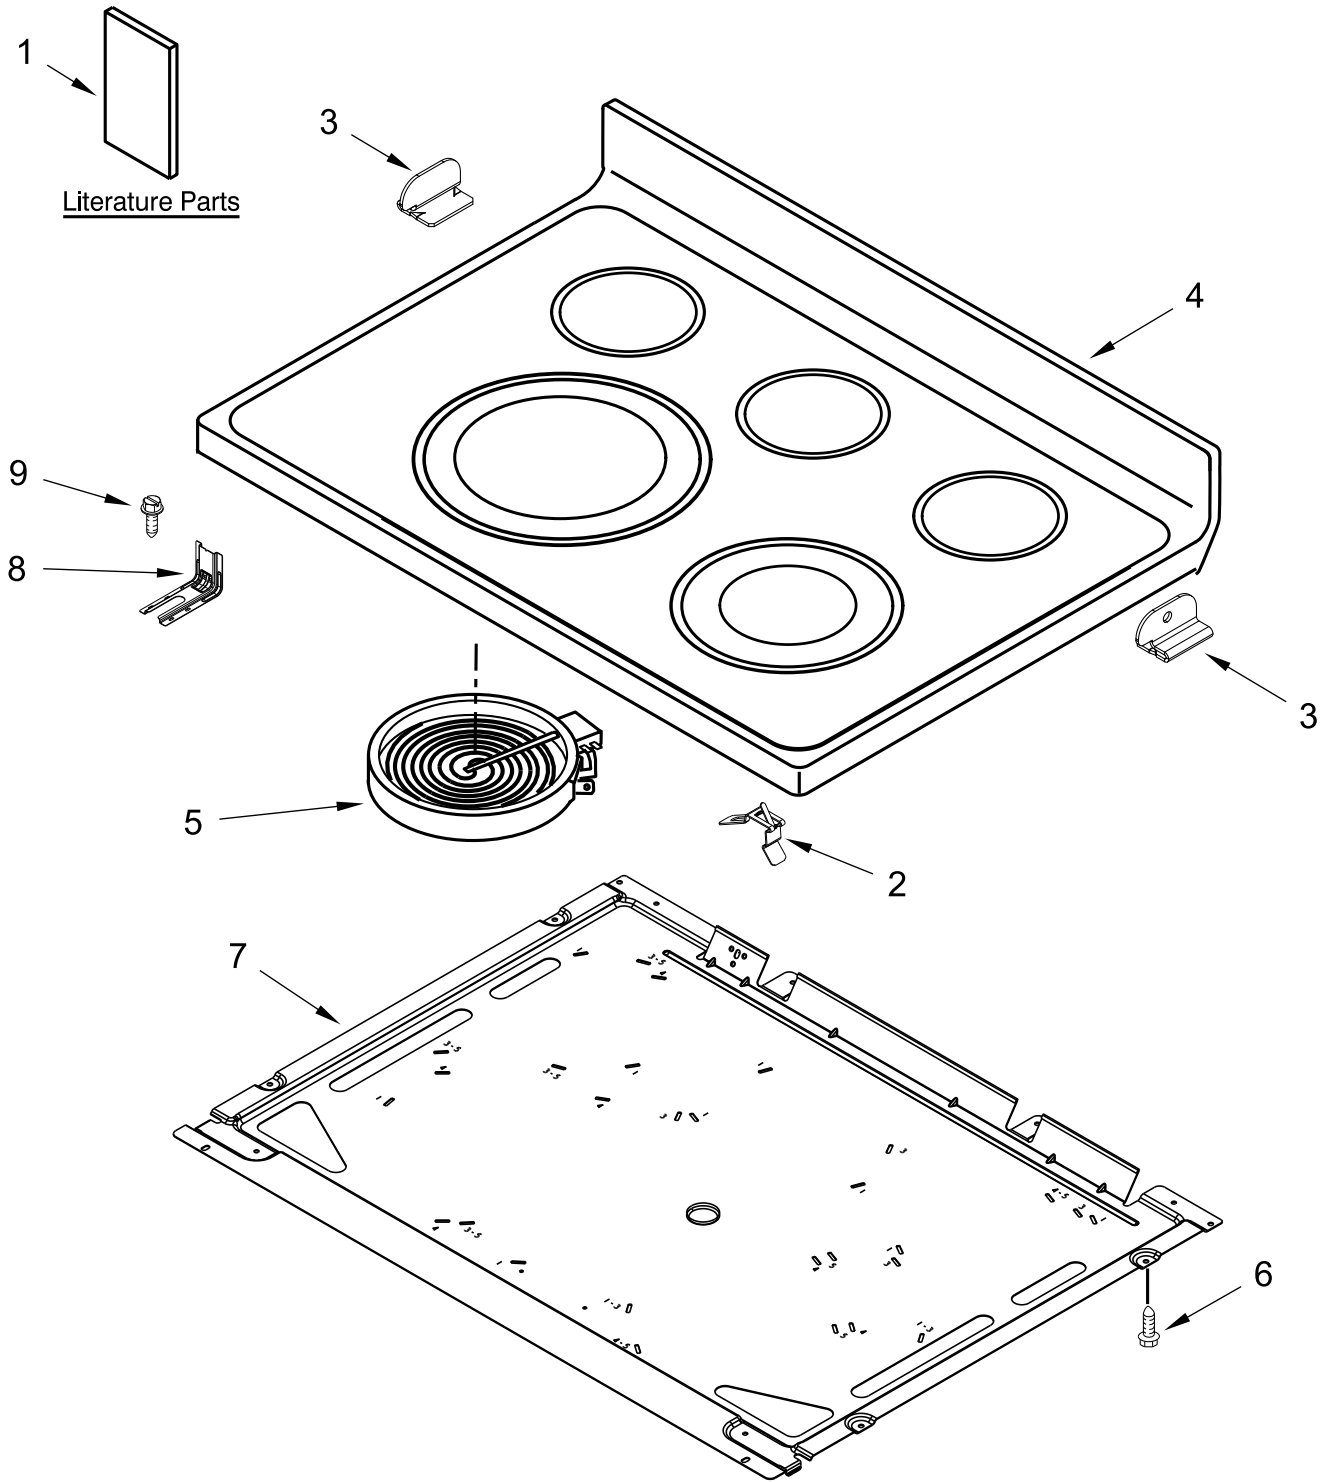

COOKTOP PARTS