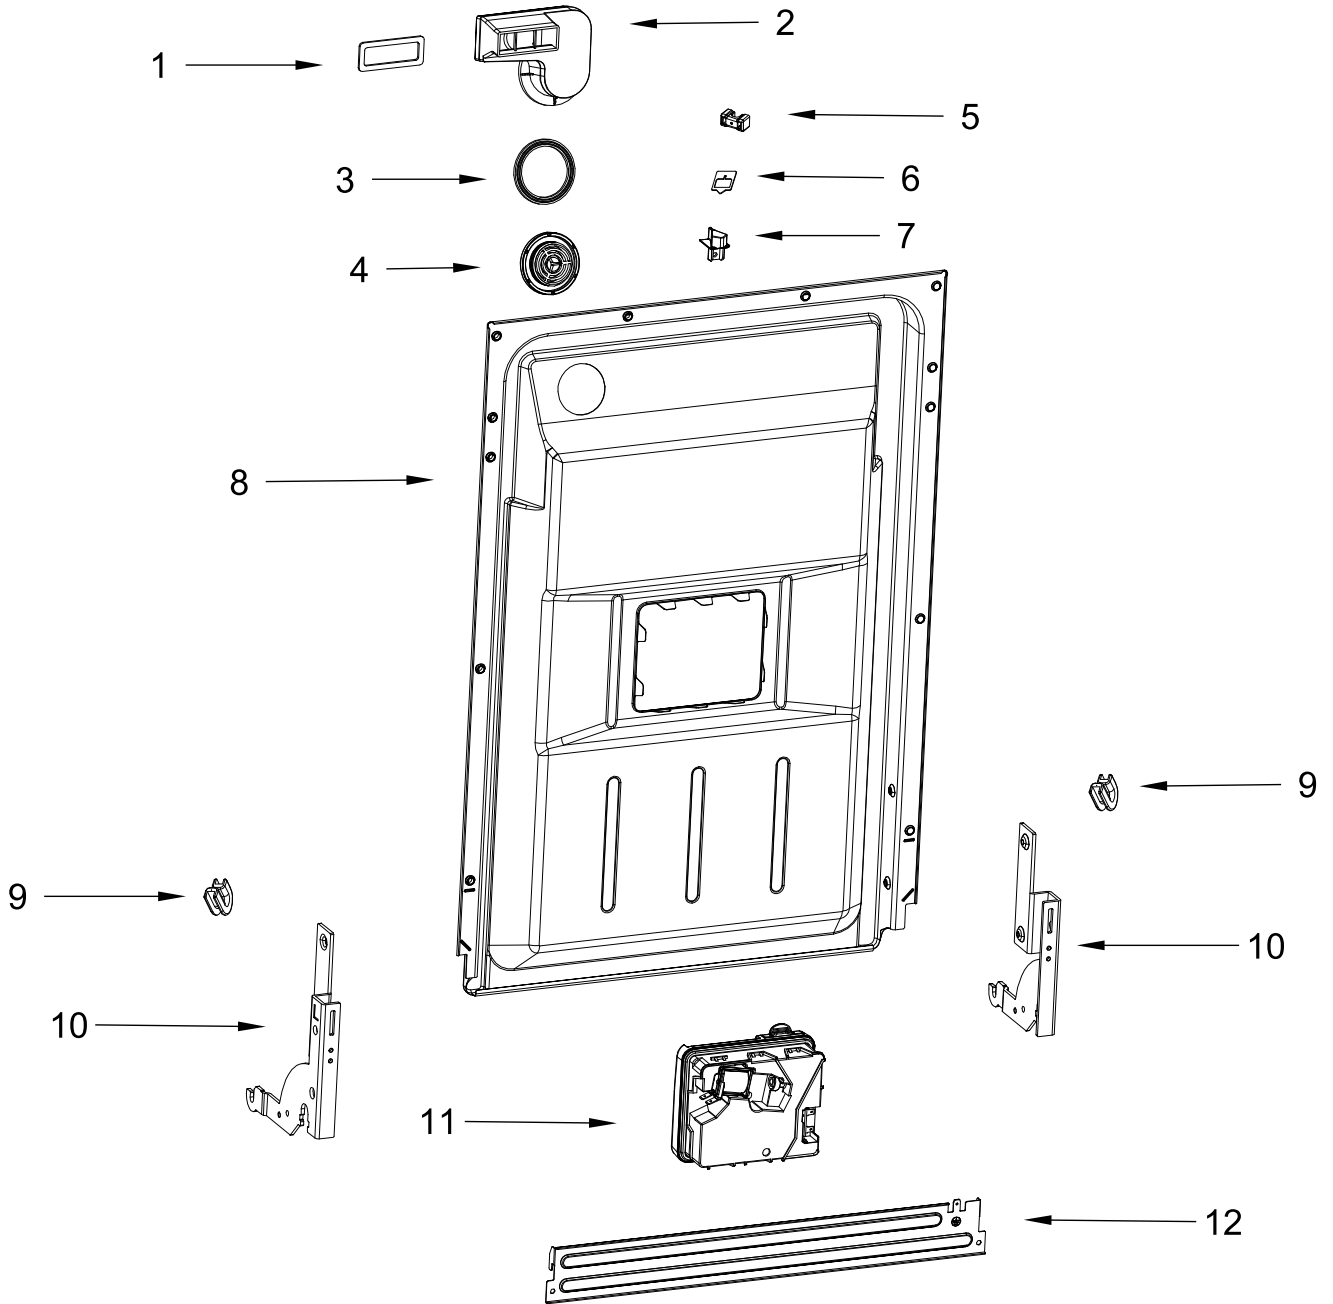

UNDERCOUNTER DISHWASHER

MODELS:

WDF550SAHB0 (Black)

WDF550SAHW0 (White)

WDF550SAHS0 (Stainless)

CONTROL PANEL AND OUTER DOOR PARTS

CONTROL PANEL AND OUTER DOOR PARTS

<u>Illus. No.</u>	<u>Part No.</u>	<u>Description</u>	<u>Illus. No.</u>	<u>Part No.</u>	<u>Description</u>	<u>Illus. No.</u>	<u>Part No.</u>	<u>Description</u>
1	W11230391	Housing, PCB Display	5		Handle Assembly	6		Panel, Front
2	W11230393	Control Board, Display		W11230399	Black		W11230402	Black
3		Console Overlay		W11230556	White		W11230557	White
	W11230396	Black		W11230547	Stainless		W11230548	Stainless
	W11230554	White						
4		Console Assembly						
	W11230397	Black						
	W11230555	White						
	W11230528	Stainless						

INNER DOOR PARTS

INNER DOOR PARTS

<u>Illus.</u> <u>No.</u>	<u>Part No.</u>	<u>Description</u>	<u>Illus.</u> <u>No.</u>	<u>Part No.</u>	<u>Description</u>	<u>Illus.</u> <u>No.</u>	<u>Part No.</u>	<u>Description</u>
1	W11225863	Gasket, Vent	7	W11226146	Hook, Door Latch	11	W11226203	Dispenser
2	W11230129	Vent Assembly	8	W11230130	Inner Door Assembly	12	W11230131	Stiffener, Door
3	W11226131	Gasket	9	W11226223	Snap Ring			
4	W11226138	Deflector	10		Hinge Assembly			
5	W11230138	Base, Door Latch		W11226198	Left Hand			
6	W11226261	Gasket		W11226199	Right Hand			

TUB AND FRAME PARTS

TUB AND FRAME PARTS

<u>Illus.</u> <u>No.</u>	<u>Part No.</u>	<u>Description</u>	<u>Illus.</u> <u>No.</u>	<u>Part No.</u>	<u>Description</u>	<u>Illus.</u> <u>No.</u>	<u>Part No.</u>	<u>Description</u>
1		Tub Assembly (Not Serviced)	5	W11226280	Wheel	8	W11230139	Heating Element Assembly
2	W11226273	Stop, Track	6		Bracket	9	W11230140	Gasket, Tub
3		Track Assembly		W11226292	Left Hand	10	W11226294	Door Switch Assembly
	W11226276	Left Hand		W11226293	Right Hand			
	W11226277	Right Hand	7		Connecting Panel			
4	W11226286	Supporting Holder, Basket Guider		W11226289	Left Hand			
				W11226291	Right Hand			