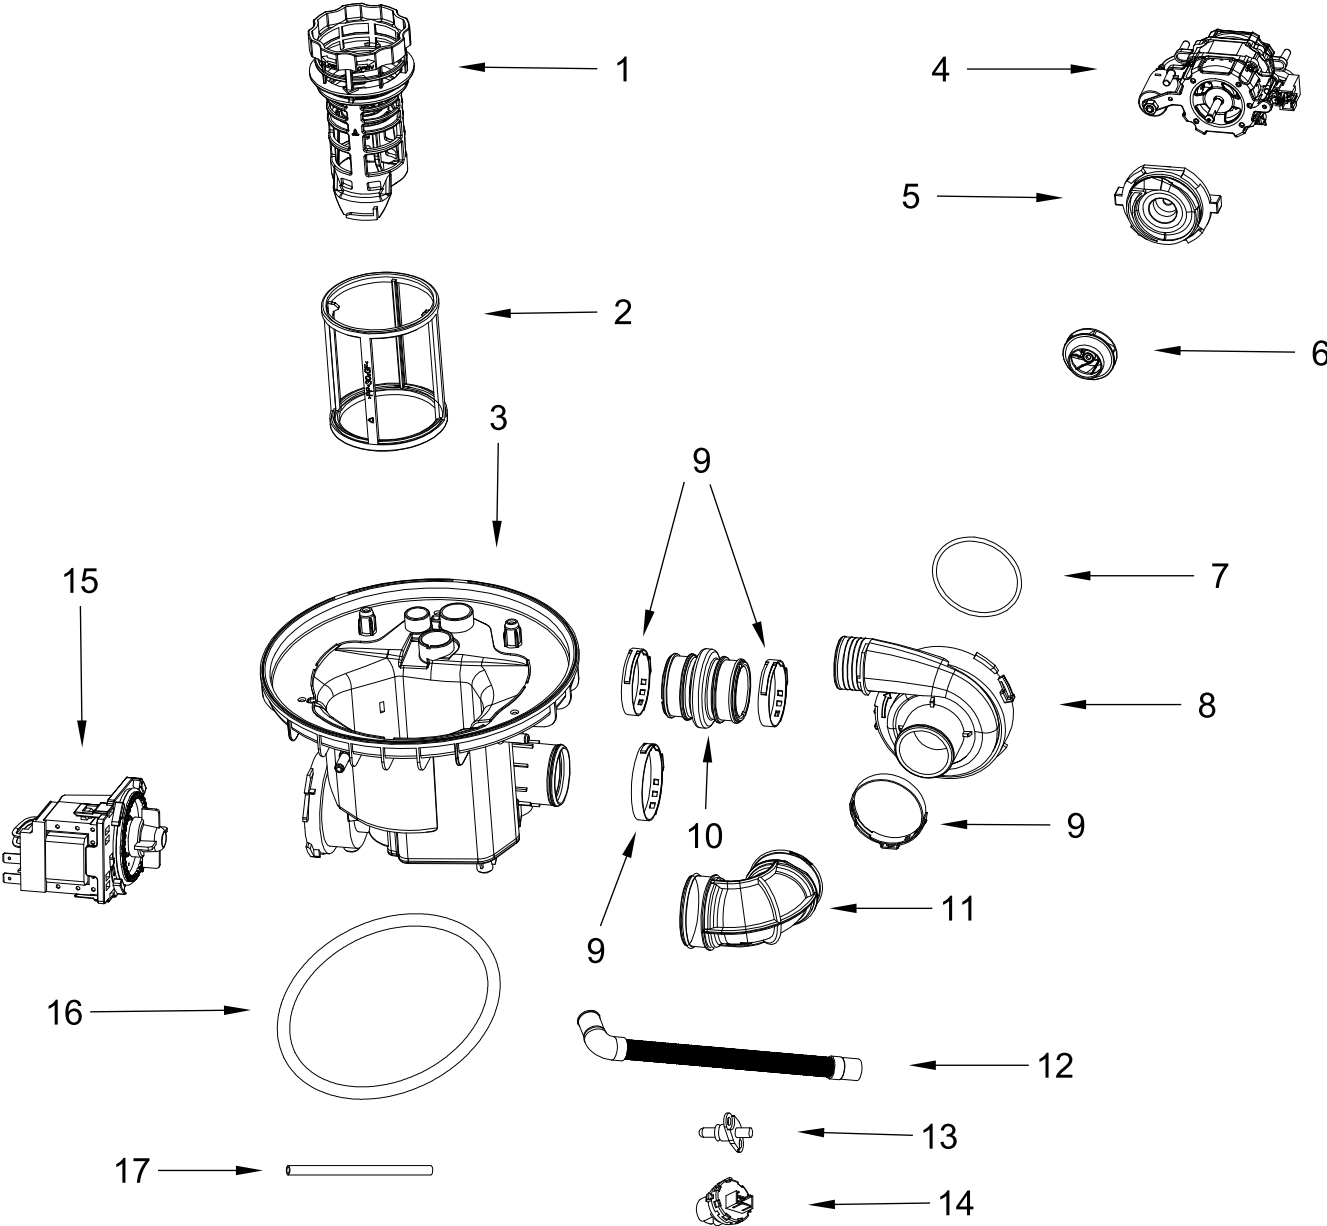

PUMP AND MOTOR PARTS

PUMP AND MOTOR PARTS

<u>Illus.</u> <u>No.</u>	<u>Part No.</u>	<u>Description</u>	<u>Illus.</u> <u>No.</u>	<u>Part No.</u>	<u>Description</u>	<u>Illus.</u> <u>No.</u>	<u>Part No.</u>	<u>Description</u>
1	W11230487	Filter Handle	8	W11226889	Housing, Upper Pump	15	W11226877	Pump
2	W11226876	Filter	9	W10763499	Clamp	16	W11226899	Sealing Gasket
3	W11226878	Sump	10	W11226893	Hose	17	W11226900	Inlet Hose
4	W11230164	Motor	11	W11226894	Inlet Hose			
5	W11226885	Housing, Lower Pump	12	W11230166	Drain Hose			
6	W11226886	Impeller	13	W11226897	Thermistor			
7	W11226887	Gasket, Pump	14	W11226898	Trubidity Sensor