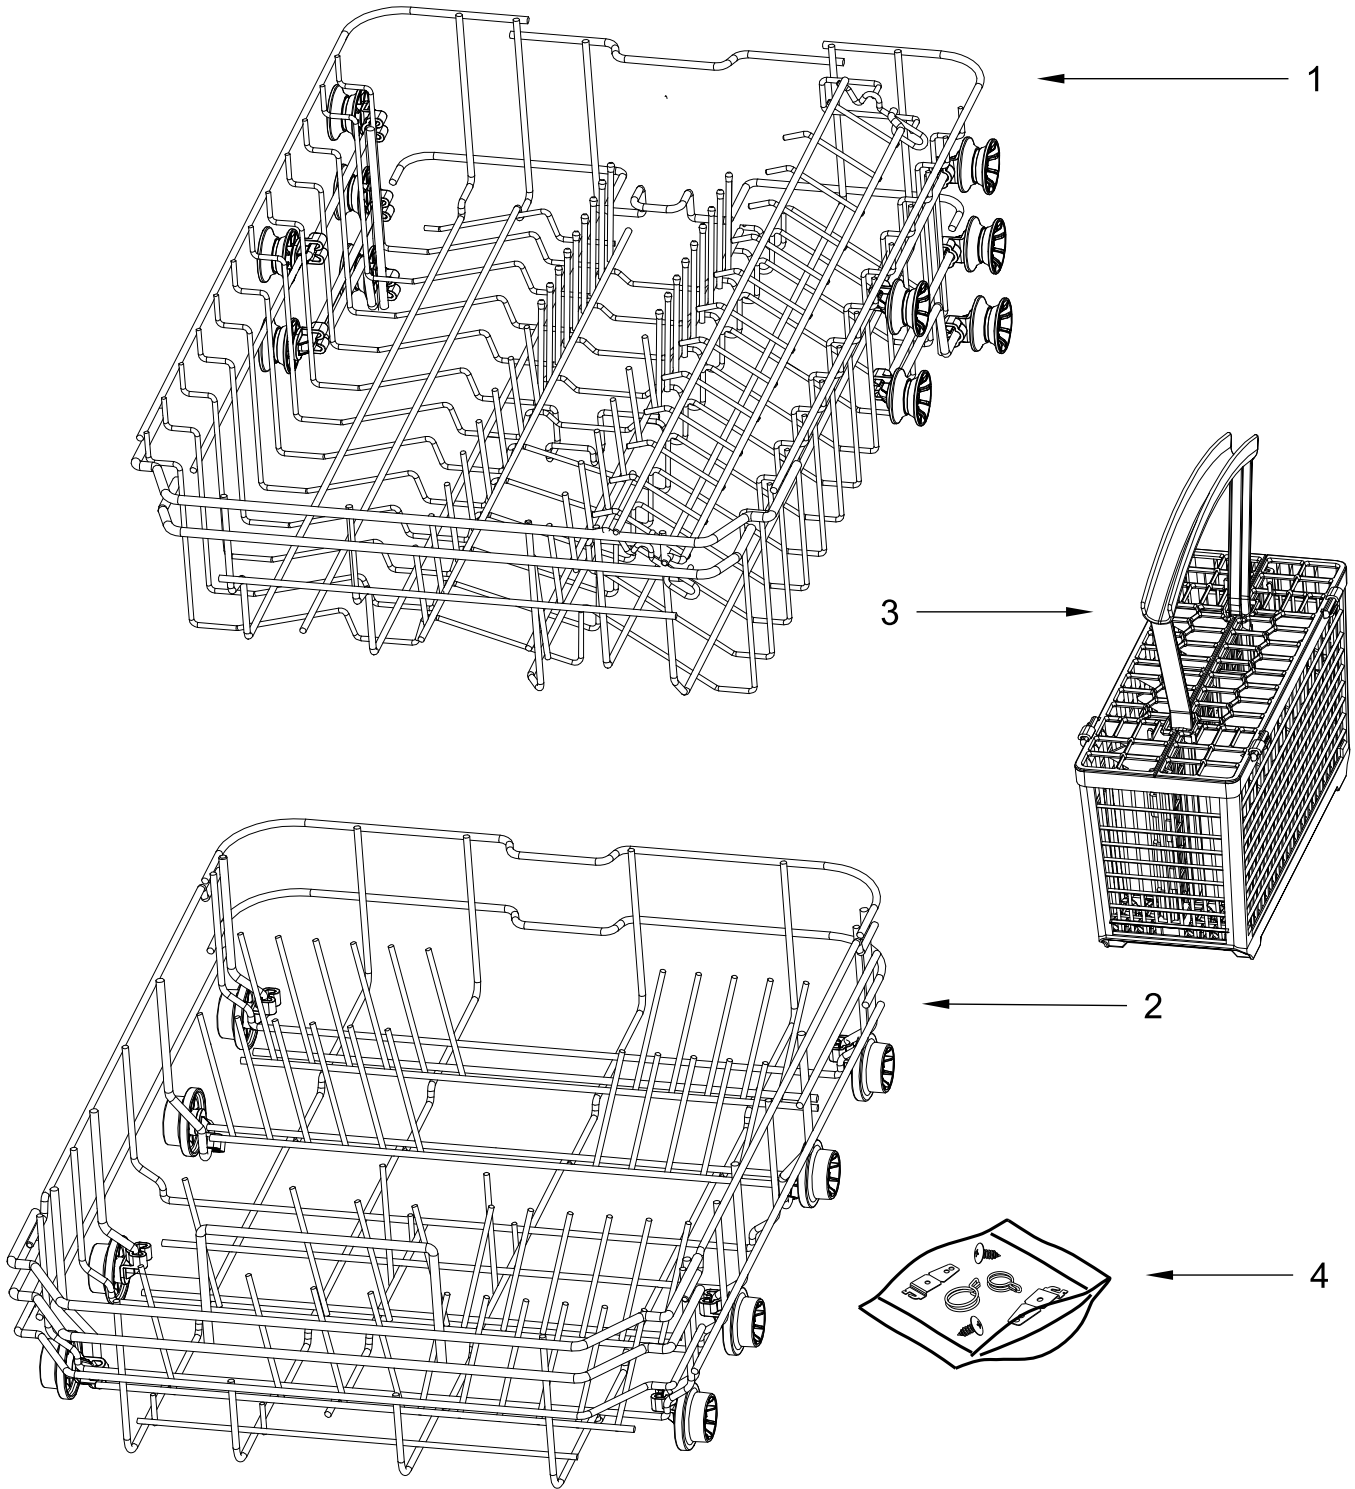

DISHRACK PARTS

DISHRACK PARTS

<u>Illus.</u> <u>No.</u>	<u>Part No.</u>	<u>Description</u>	<u>Illus.</u> <u>No.</u>	<u>Part No.</u>	<u>Description</u>
1	W11230167	Upper Rack Assembly	3	W11230169	Silverware Basket
2	W11230168	Lower Rack Assembly	4	W11230170	Miscellaneous Parts Bag