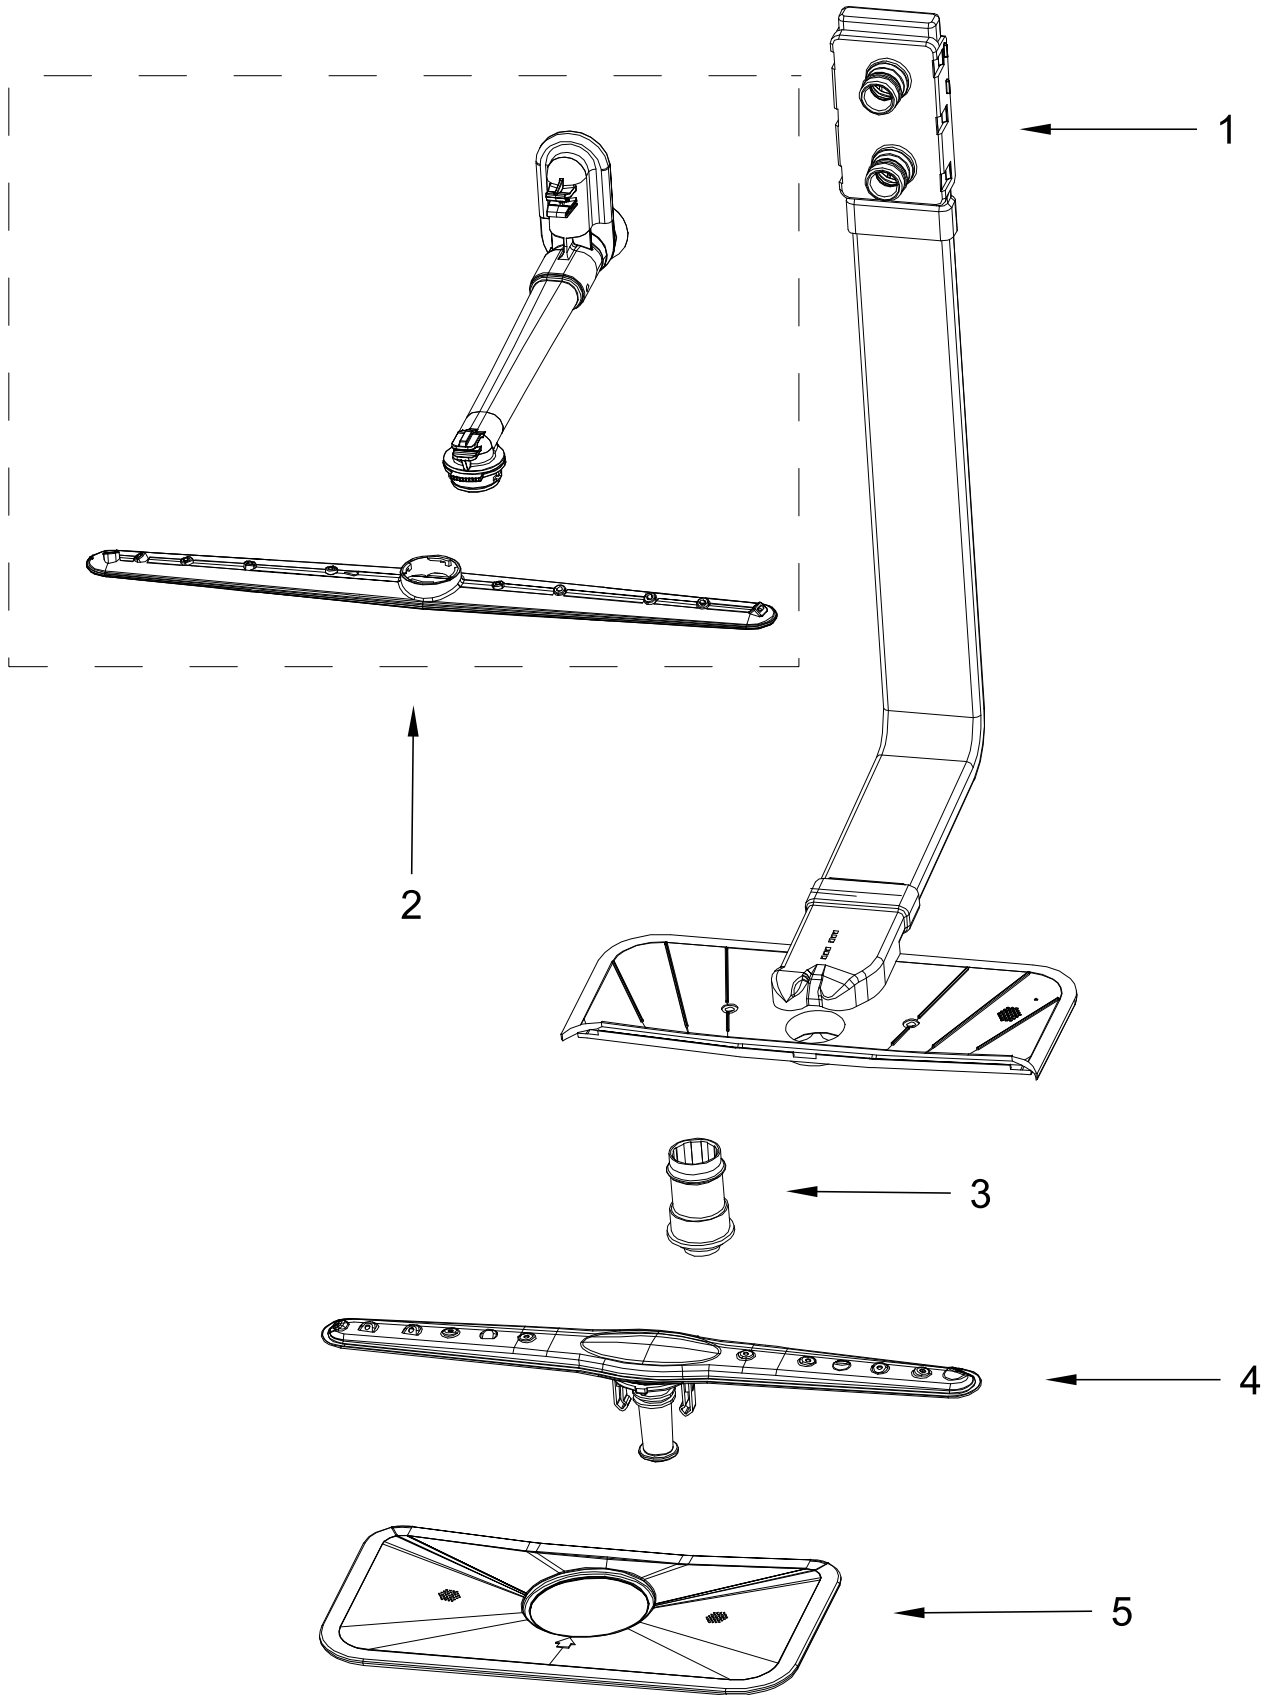

WASH SYSTEM PARTS

WASH SYSTEM PARTS

<u>Illus.</u> <u>No.</u>	<u>Part No.</u>	<u>Description</u>	<u>Illus.</u> <u>No.</u>	<u>Part No.</u>	<u>Description</u>	<u>Illus.</u> <u>No.</u>	<u>Part No.</u>	<u>Description</u>
1	W11226868	Feed Tube Assembly	3	W11226870	Extension, Lower Sprayarm	4	W11230162	Lower Sprayarm
2	W11230161	Upper Sprayarm Assembly				5	W11230163	Filter Screen