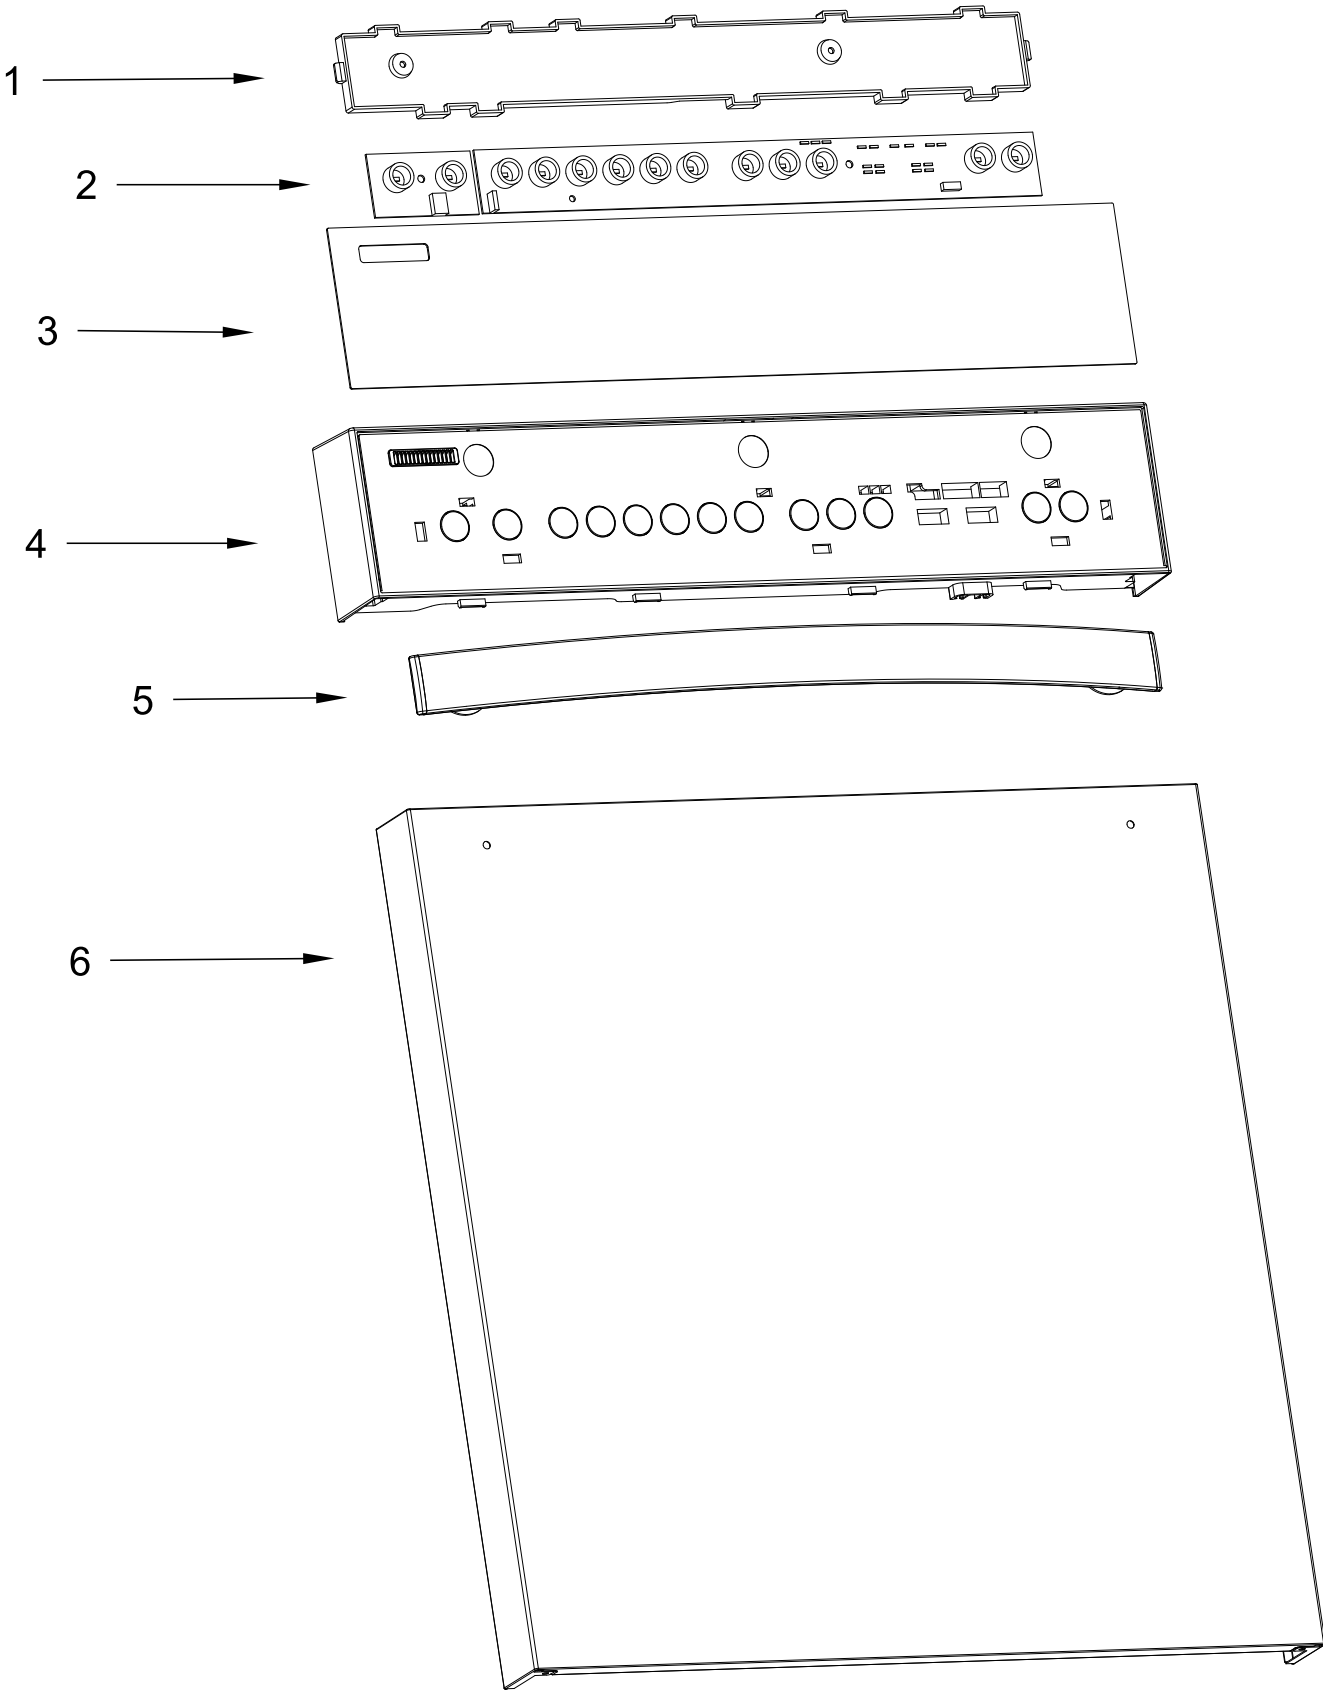

UNDERCOUNTER DISHWASHER

MODELS:

WDF550SAHB0 (Black)

WDF550SAHW0 (White)

WDF550SAHS0 (Stainless)

CONTROL PANEL AND OUTER DOOR PARTS

CONTROL PANEL AND OUTER DOOR PARTS

<u>Illus. No.</u>	<u>Part No.</u>	<u>Description</u>	<u>Illus. No.</u>	<u>Part No.</u>	<u>Description</u>	<u>Illus. No.</u>	<u>Part No.</u>	<u>Description</u>
1	W11230391	Housing, PCB Display	5		Handle Assembly	6		Panel, Front
2	W11230393	Control Board, Display		W11230399	Black		W11230402	Black
3		Console Overlay		W11230556	White		W11230557	White
	W11230396	Black		W11230547	Stainless		W11230548	Stainless
	W11230554	White						
4		Console Assembly						
	W11230397	Black						
	W11230555	White						
	W11230528	Stainless						

INNER DOOR PARTS

INNER DOOR PARTS

<u>Illus.</u> <u>No.</u>	<u>Part No.</u>	<u>Description</u>	<u>Illus.</u> <u>No.</u>	<u>Part No.</u>	<u>Description</u>	<u>Illus.</u> <u>No.</u>	<u>Part No.</u>	<u>Description</u>
1	W11225863	Gasket, Vent	7	W11226146	Hook, Door Latch	11	W11226203	Dispenser
2	W11230129	Vent Assembly	8	W11230130	Inner Door Assembly	12	W11230131	Stiffener, Door
3	W11226131	Gasket	9	W11226223	Snap Ring			
4	W11226138	Deflector	10		Hinge Assembly			
5	W11230138	Base, Door Latch		W11226198	Left Hand			
6	W11226261	Gasket		W11226199	Right Hand			