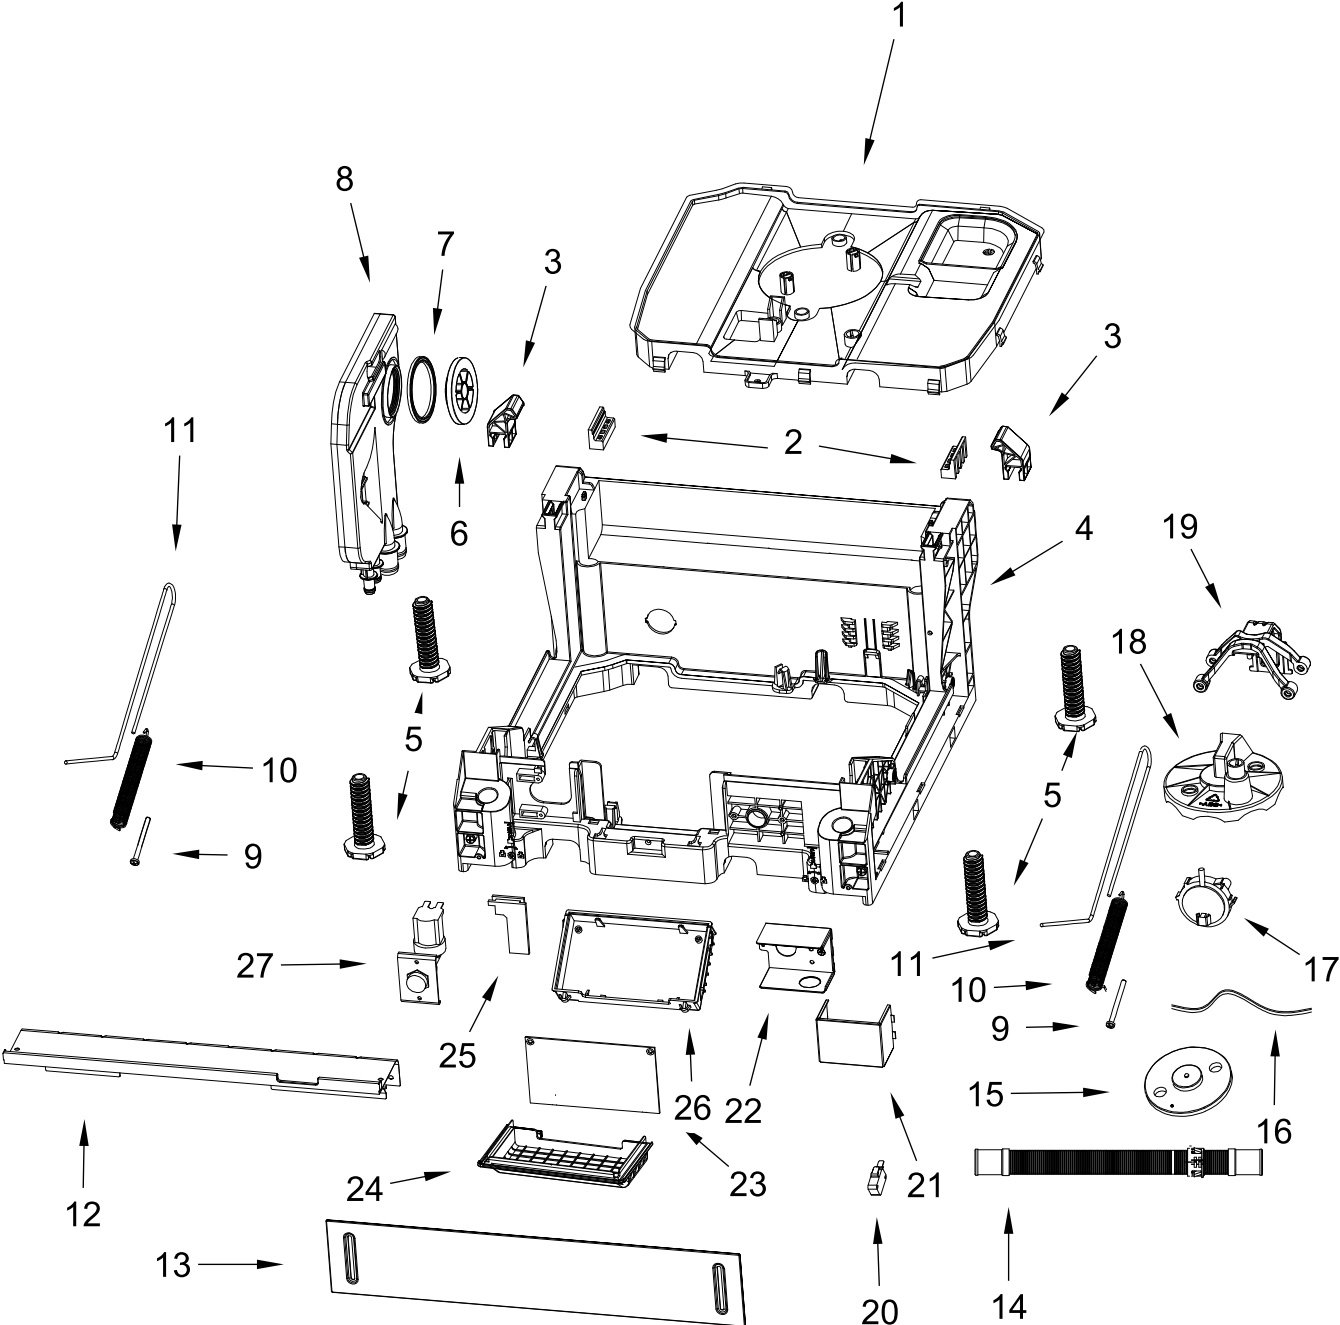

FILL DRAIN AND BASE PARTS

FILL DRAIN AND BASE PARTS

<u>Illus.</u> <u>No.</u>	<u>Part No.</u>	<u>Description</u>	<u>Illus.</u> <u>No.</u>	<u>Part No.</u>	<u>Description</u>	<u>Illus.</u> <u>No.</u>	<u>Part No.</u>	<u>Description</u>
1	W11230142	Cover, Base	11	W11230159	Door Rope	21	W11226540	Cover, Junction Box
2	W11226333	Tub Support	12	W11230154	Toe Panel	22	W11226537	Base, Junction Box
3	W11226329	Connecting Block, Tub	13	W11230155	Access Panel	23	W11230457	Electronic Control
4	W11230143	Base Assembly	14	W11226860	Drain Hose	24	W11226535	Cover, PCB Box
5	W11226335	Leveling Leg	15	W11226858	Float	25	W11226514	Block
6	W11226568	Nut, Air Breather	16	W11230158	Pipe, Pressure Switch	26	W11226520	PCB Box
7	W11226570	Gasket	17	W11226502	Pressure Switch	27	W11226511	Inlet Valve
8	W11226325	Air Breather	18	W11226494	Seat, Float			
9	W11226867	Adjustment Screw, Door Spring	19	W11226339	Assembly, Pump Support			
10	W11230160	Spring, Door	20	W11226864	Microswitch