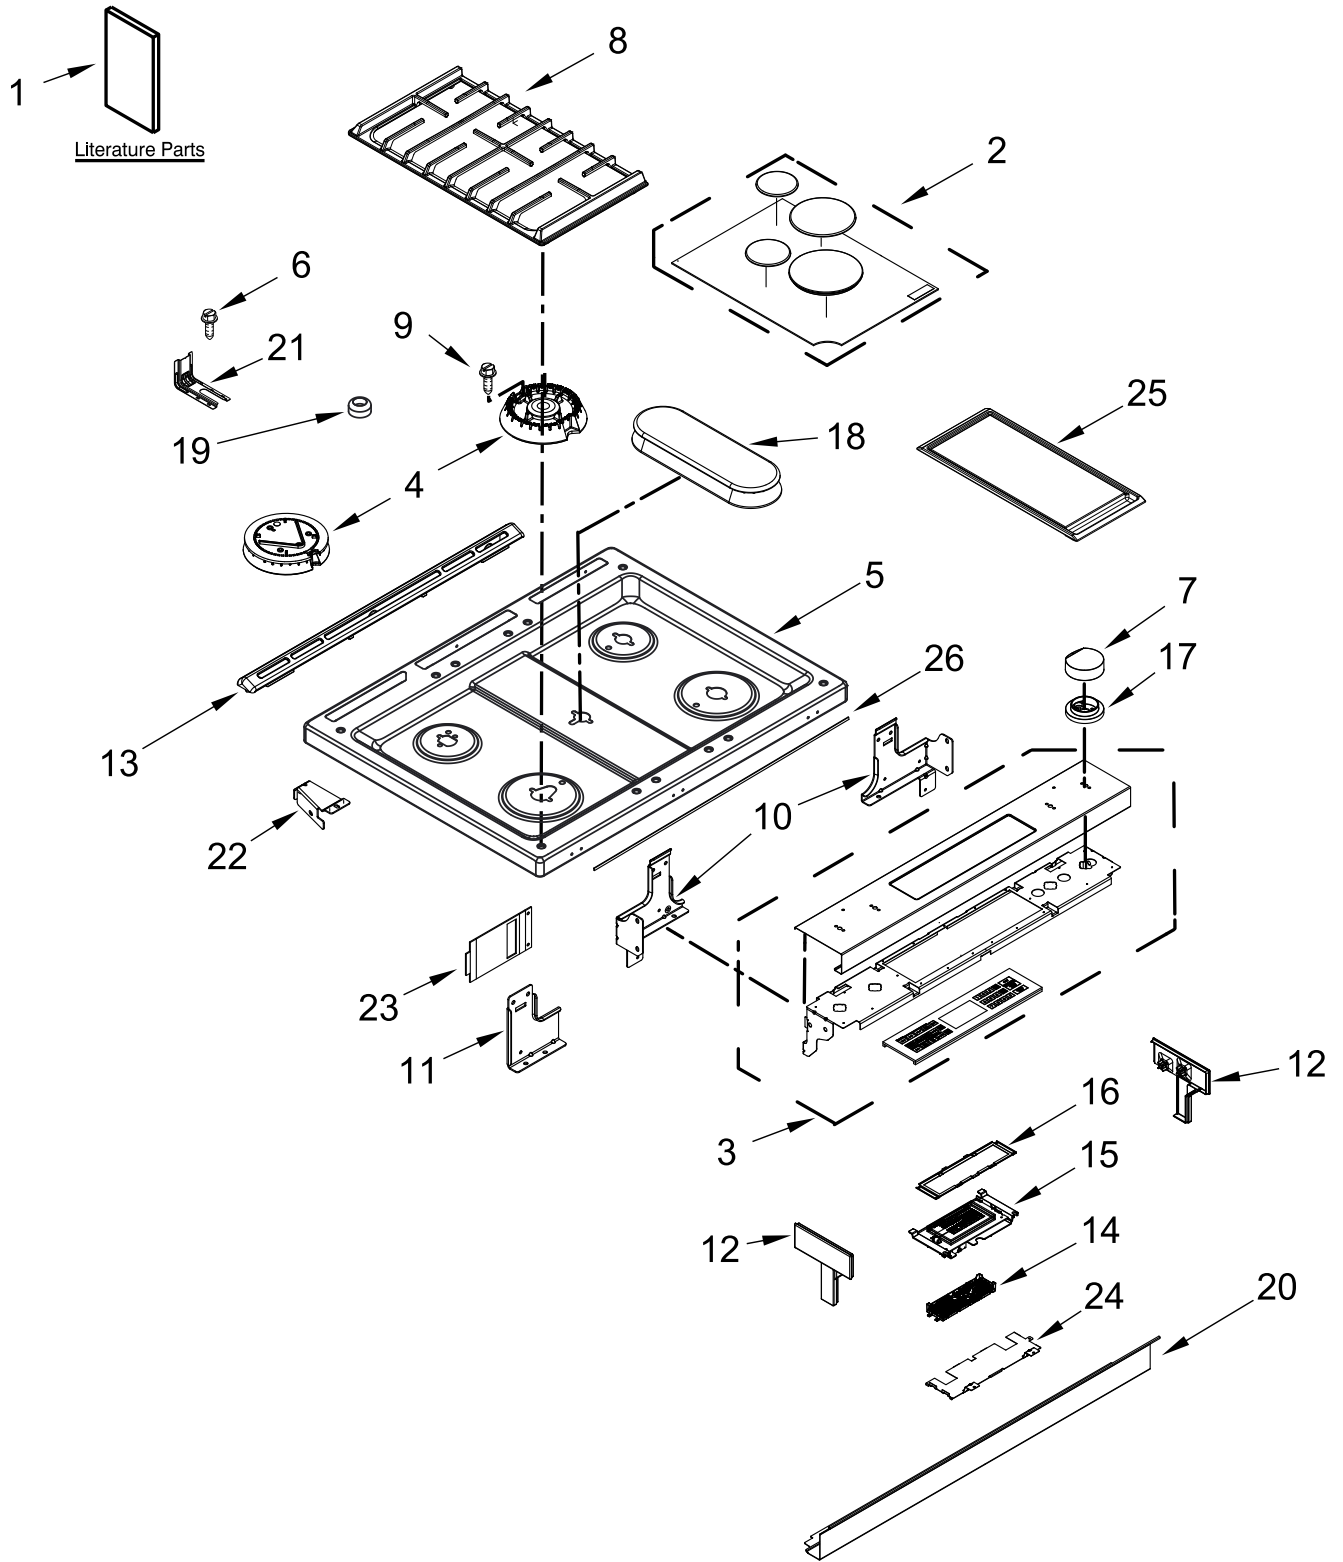

**KitchenAid<sup>®</sup>**

**30" SLIDE IN DUAL FUEL RANGE**

**MODELS:**

KSDB900ESS3 (Stainless)

# COOKTOP PARTS

<u>Illus. No.</u>	<u>Part No.</u>	<u>Description</u>	<u>Illus. No.</u>	<u>Part No.</u>	<u>Description</u>	<u>Illus. No.</u>	<u>Part No.</u>	<u>Description</u>
1		Literature Parts	7		Knob	17		Bezel
	W11124011	Use and Care Guide		W10786065	Stainless		W10785119	Stainless (Kit of 5)
	W11124008	Instructions, Installation			(Right Front, Right Rear, Left Rear and Center)	18	W11030664	Flame, Spreader Fish (Center)
	W10844271	Sheet, Tech		W10786064	Stainless	19	W10664705	Bumper
	W10400066	Guide, Quick Start (English)			(Left Front)	20		Panel, Lower Console
	W10400067	Guide, Quick Start (French)	8		Set, Grate		W10555934	Stainless
	W10903849	Wiring Diagram		W11188538	Black	21	W10606241	Bracket, Anti-Tip
2		Kit, Burner Cap	9	3196169	Screw	22	W10162253	Brace, Corner (Left)
	W10432498	Black	10	W10289170	Support, Cooktop (Left)		W10162252	Brace, Corner (Right)
3		Console		W10289169	Support, Cooktop (Right)	23	W10757531	Keypad, Shield
	W10901118	Stainless		W10598048	Bracket, Console (Center)	24	W10558372	Bracket, Control
4	W10495853	Spreader, Flame (Left Front)	11			25	W10432544	Griddle
	W10464795	Spreader, Flame (Right Rear)	12		Endcap	26	W10612719	Gasket, Console/ Cooktop
	W10256028	Spreader, Flame (Right Front)		W10555937	Stainless (Left)			FOLLOWING PARTS NOT ILLUSTRATED
	W10256025	Spreader, Flame (Left Rear)		W10555940	Stainless (Right)		W10911850	Harness, Main
		Cooktop	13		Trim, Vent		W10575120	Harness, Keypad
5	W10536174	Stainless		W10636529	Stainless		W10598169	Harness, Display
6	7101P485-60	Screw, Anti-Tip Kit	14	W10759278	Control, MRC2		W10580316	Harness, Bake Drawer
			15	W10759323	Assembly, Display		W10653092	Suppressor
			16	W10555923	Bracket, User Interface		313438	Clip, Harness
							3196520	Clip, Wire

# DRAWER PARTS