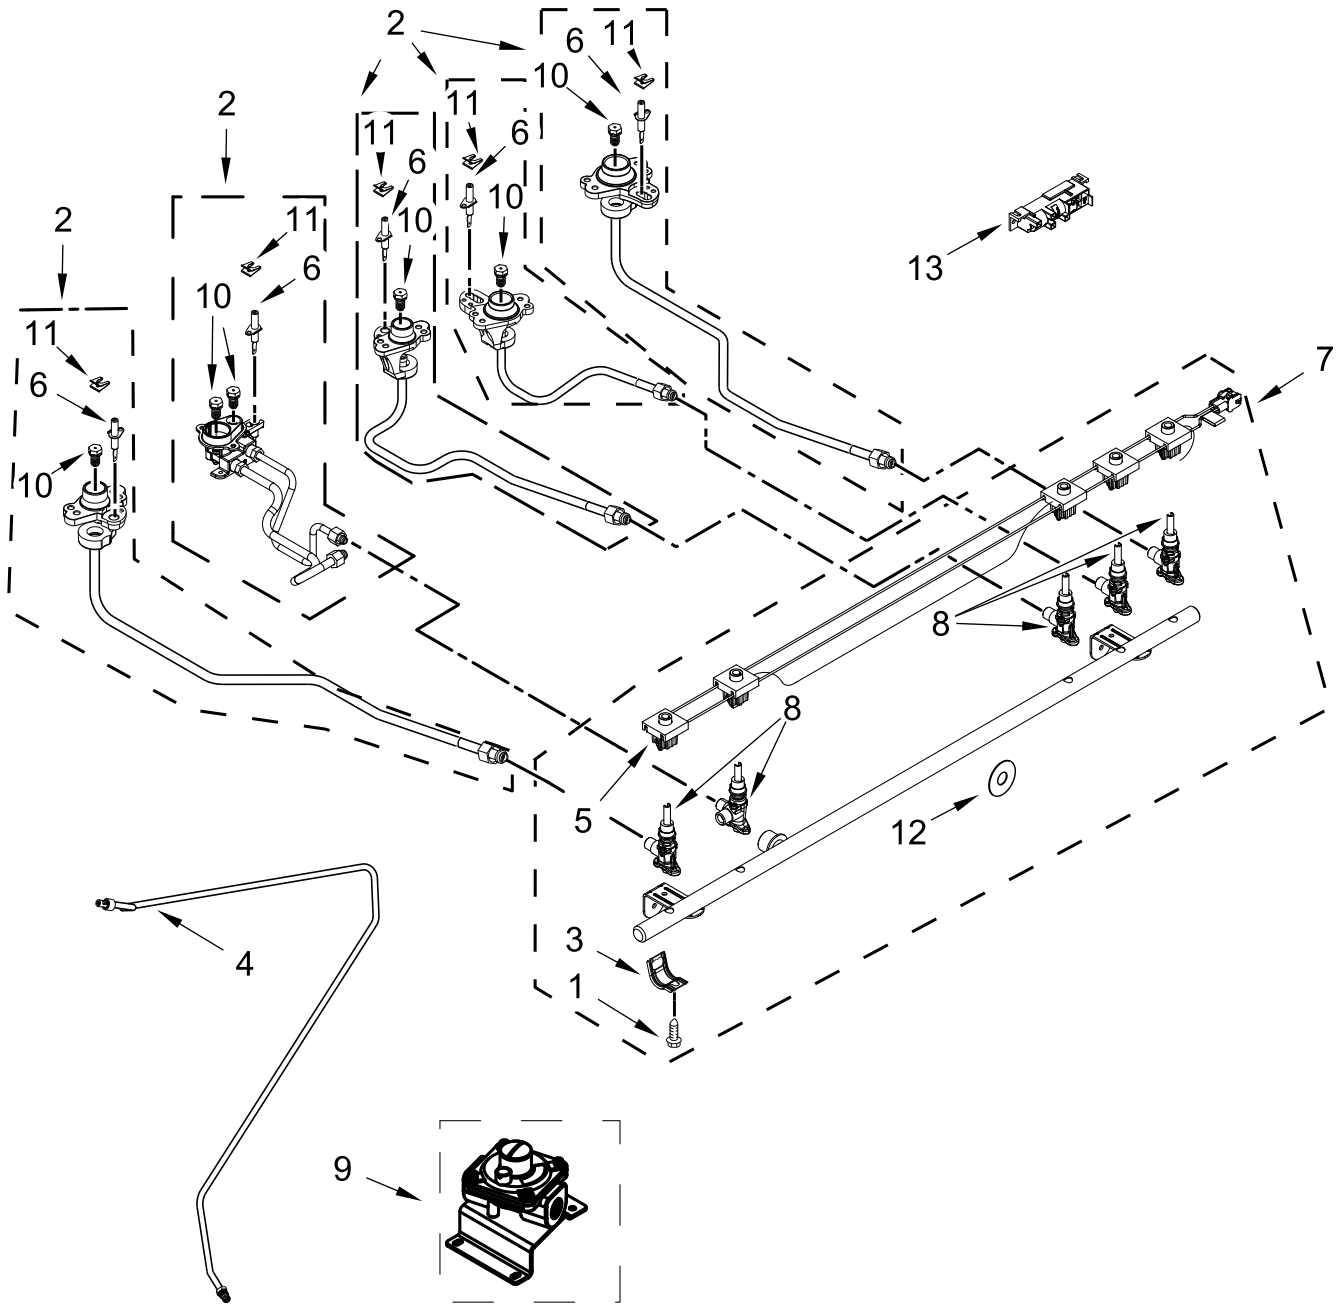

CHASSIS PARTS

<u>Illus. No.</u>	<u>Part No.</u>	<u>Description</u>	<u>Illus. No.</u>	<u>Part No.</u>	<u>Description</u>	<u>Illus. No.</u>	<u>Part No.</u>	<u>Description</u>
1	W10289077	Receiver, Hinge	23	3196178	Screw	46	W10575377	Cover, Wire
2	W10362924	Screw	24	W10454648	Assembly, Light	47	W10289172	Cover, Back
3		Panel, Side	25	311255	Bulb, Oven Light	48	W10603482	Rack, Ladder
	W10162245	Black	26	3400016	Screw	49	W10554007	Rack, Steam
4	3400029	Nut	27	W10586204	Sensor	50	W10554006	Rack, Maximum Capacity
5	W10162385	Gasket, Door	28	3196169	Screw	51	W10911366	Rack, Sliding
6	W10544952	Element, Broil	29	W10655441	Shield, Power Cord	52	W10686408	Kit, Reservoir (Steam Rack)
7	W10774342	Element, Bake	30	W10031780	Screw	53	W10558276	Box, Burner Gas
8	W10362924	Screw	31	W10273192	Rod, Door Switch	54	W10162257	Duct, Cooktop
9	W11122085	Assembly, Flue	32	9758701	Spacer, Door	55	W10162258	Cover, Regulator
10	W10289168	Box, Burner SI	33	W10774446	Bottom, Oven	56	W11117035	Shield, Wire
11	W10341186	Assembly, Front Foot	34	W10627802	Switch, Door			FOLLOWING PARTS NOT ILLUSTRATED
12	W10067840	Screw	35	W10281322	Kit, Bare Wire Adapter Block			
13	W10541959	Shield, Bake	36	W10866583	Panel, Clip		W10655489	Insulation, Wrapper
14	W10137382	Clip, Panel	37	W10874472	Assembly, Convection		W10655490	Insulation, Main Back
15	W10390008	Assembly, Base Rail (Left)	38	W10346153	Baffle, Full Convection		W10575374	Insulation, Bottom
	W10390007	Assembly, Base Rail (Right)	39	W10273002	Bracket, Oven Support		4820F015-59	Insulation, Strap
16	W10058460	Foot, Leveling	40	W10346147	Pan, Bake		W10655442	Insulation, Heat Shield
17	3196548	Fuse, Thermal	41	W10162255	Duct, Cover		7111P017-60	Clamp, Wire
18	3196172	Screw	42	W10162254	Duct, Cooling			
19	W10035900	Support, Oven Bottom	43	W10877642	Assembly, Cooling Fan			
20	3186034	Bracket, Service	44	W10162260	Shield, Heat			
21	W10245259	Block, Terminal	45	W10162241	Channel, Rear			
22	W10289166	Back, Main						

MANIFOLD PARTS