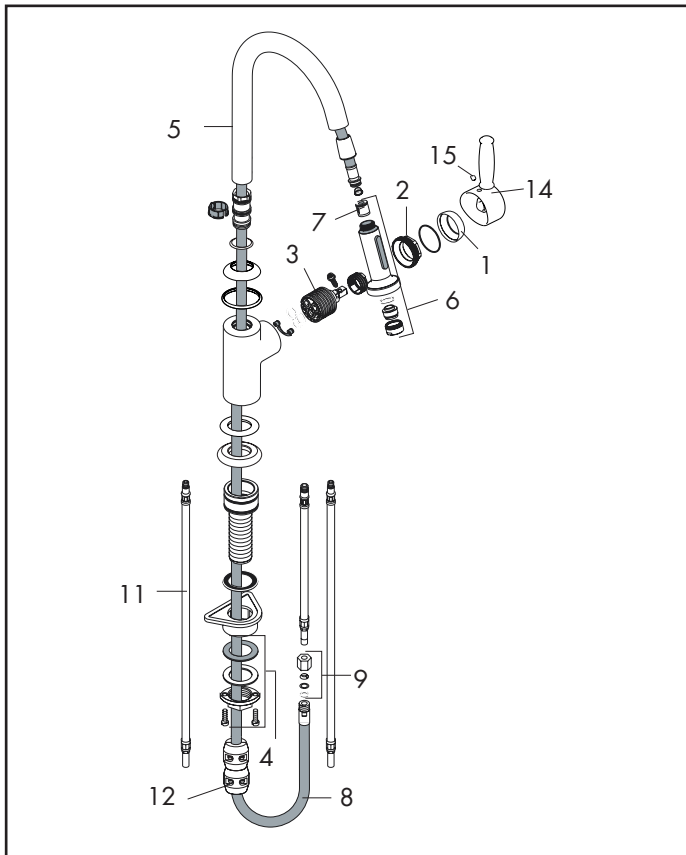

Retroaktiv

Higharc Kitchen Faucet with Two Spray Pullout

06128XXX

Retroaktiv

Higharc Kitchen Faucet with Two Spray Pullout

06128XXX

Pos.	Description	Description	Denominación	Nr./Nr./N°
1	flange	capot spherique	Floron	96468XXX
2	nut	ecrou a six pans	Tuerca	96461000
3	M2 cartridge	cartouche	Cartucho	92730000
4	mounting kit	fixation cpl	Set de fijacion completo	95049000
5	spout cpl.	bec cpl.	Caño completo	96918XXX
6	handspray	douchette poing cpl.	Ducha extraible completo	88658XXX
7	check valve	clapet anti-retour	Valvula antirretorno	94074000
8	hose	flexible	Flexo	88624000
9	squeezing connection	raccord a bague sertie	tuercas giferia	96099000
10	10 mm compression fitting	raccord a bague sertie	tuercas giferia	94158000
11	connection hose (3/8")	flex de raccordements (3/8")	Connexion flexible (3/8")	96316001
	connection hose (10 mm)	flex de raccordements (10 mm)	Connexion flexible (10 mm)	14099000
12	hose weight	contrepoids	contrapeso	98551000
13	hose connector	connecteur	conector	97596000
14	handle	poignee	Mando	88662XXX
15	screw cover	cache vis	Tapon	96338000

XX = Please see page 2.1 for finish

XX = Description des codes couleur page 2.1

XX = Para el código de acabados ver página 2.1

hansgrohe

2.11
11/2006