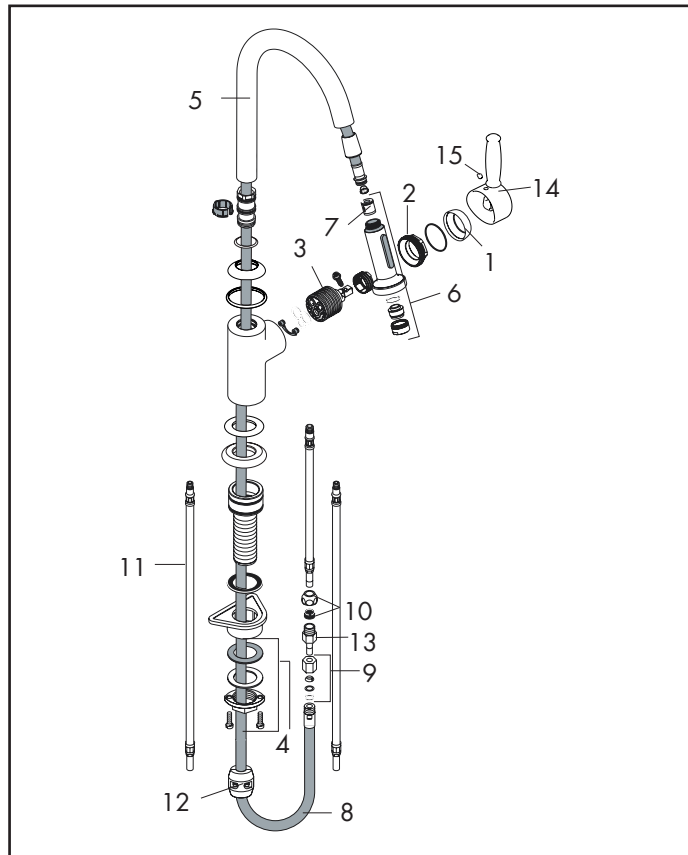

Retroaktiv

Higharc Kitchen Faucet with Two Spray Pullout

06128XXX

Retroaktiv

Higharc Kitchen Faucet with Two Spray Pullout

06128XXX

Pos.	Description	Description	Denominación	Nr./Nr./N°
1	flange	capot spherique	Floron	96468XXX
2	nut	ecrou a six pans	Tuerca	96461000
3	M2 cartridge	cartouche	Cartucho	92730000
4	mounting kit	fixation cpl	Set de fijacion completo	95049000
5	spout cpl.	bec cpl.	Caño completo	96918XXX
6	handspray	douchette poing cpl.	Ducha extraible completo	88658XXX
7	check valve	clapet anti-retour	Valvula antirretorno	94074000
8	hose	flexible	Flexo	88624000
9	squeezing connection	raccord a bague sertie	tuercas giferia	96099000
10	10 mm compression fitting	raccord a bague sertie	tuercas giferia	94158000
11	connection hose (3/8")	flex de raccordements (3/8")	Connexion flexible (3/8")	96316001
	connection hose (10 mm)	flex de raccordements (10 mm)	Connexion flexible (10 mm)	14099000
12	hose weight	contrepoids	contrapeso	98551000
13	hose connector	connecteur	conector	97596000
14	handle	poignee	Mando	88662XXX
15	screw cover	cache vis	Tapon	96338000

XX = Please see page 2.1 for finish

XX = Description des codes couleur page 2.1

XX = Para el código de acabados ver página 2.1

hansgrohe

2.11
11/2006