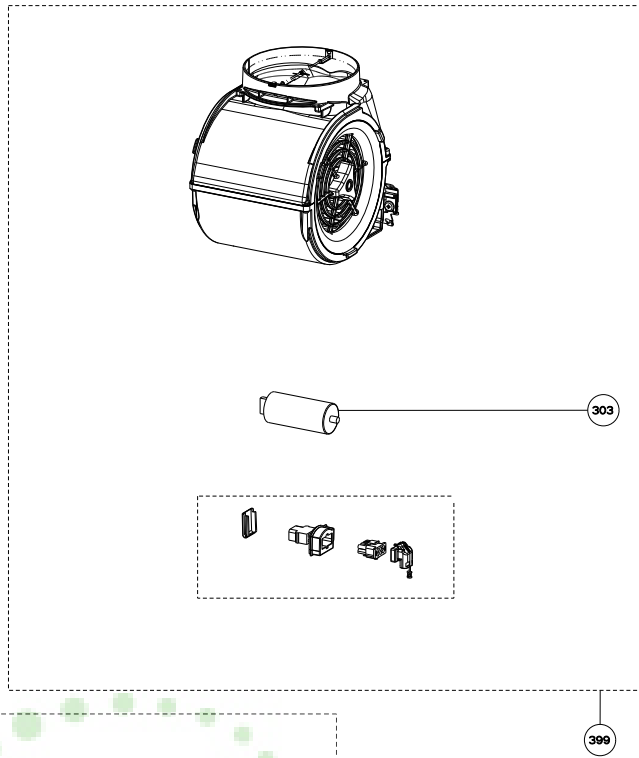

# ORIZZONTE

body / chimney components

AjMadison  
Your Appliance Authority™  
800-570-3355

	Model Number	630006242	
Key	Description	36	Qty Req.
1	Front panel	133.0058.785	2
2	Left panel hinge	133.0017.597	2
5	Halgen Lamp	133.0046.418	3
14	Lampholder	133.0065.409	3
18	Grease filter	133.0017.057	2
19	Right panel hinge	133.0057.285	2
20	Hinge pin kit (2 in kit)	133.0017.004	2
50	Mounting Kit Easy Cube	133.0084.478	1
501	Lower chimney	133.0057.242	1
502	Upper chimney	133.0018.357	1
510	Damper	133.0055.994	1
619	Control Board Kit	133.0052.878	1
626	Transformer Kit	133.0053.047	1

# ORIZZONTE

motor / control components

	Model Number	630006242	
Key	Description	36	Qty Req.
101	Control panel kit	133.0065.420	1
106	Cable connector	133.0016.846	1
303	Capacitor	133.0056.183	1
399	Motor Kit	133.0056.182	1