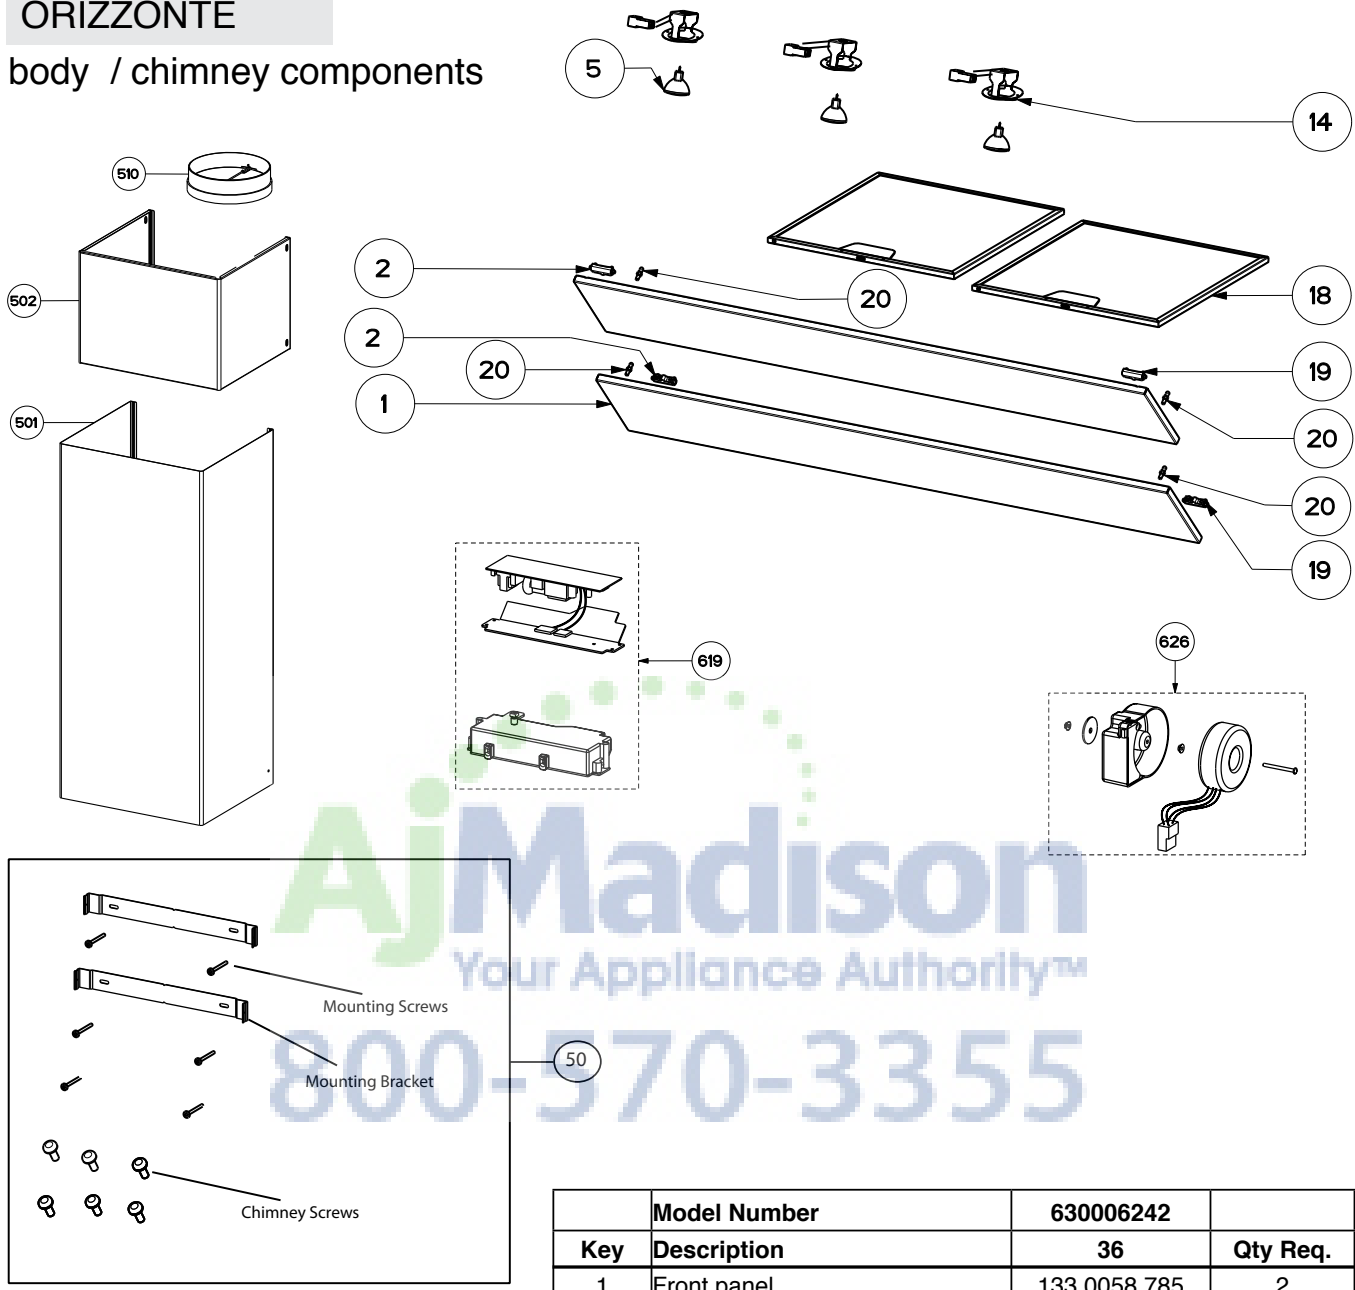

# ORIZZONTE

body / chimney components

AjMadison  
Your Appliance Authority™  
800-570-3355

	Model Number	630006242	
Key	Description	36	Qty Req.
1	Front panel	133.0058.785	2
2	Left panel hinge	133.0017.597	2
5	Halgen Lamp	133.0046.418	3
14	Lampholder	133.0065.409	3
18	Grease filter	133.0017.057	2
19	Right panel hinge	133.0057.285	2
20	Hinge pin kit (2 in kit)	133.0017.004	2
50	Mounting Kit Easy Cube	133.0084.478	1
501	Lower chimney	133.0057.242	1
502	Upper chimney	133.0018.357	1
510	Damper	133.0055.994	1
619	Control Board Kit	133.0052.878	1
626	Transformer Kit	133.0053.047	1

# ORIZZONTE

motor / control components

	Model Number	630006242	
Key	Description	36	Qty Req.
101	Control panel kit	133.0065.420	1
106	Cable connector	133.0016.846	1
303	Capacitor	133.0056.183	1
399	Motor Kit	133.0056.182	1