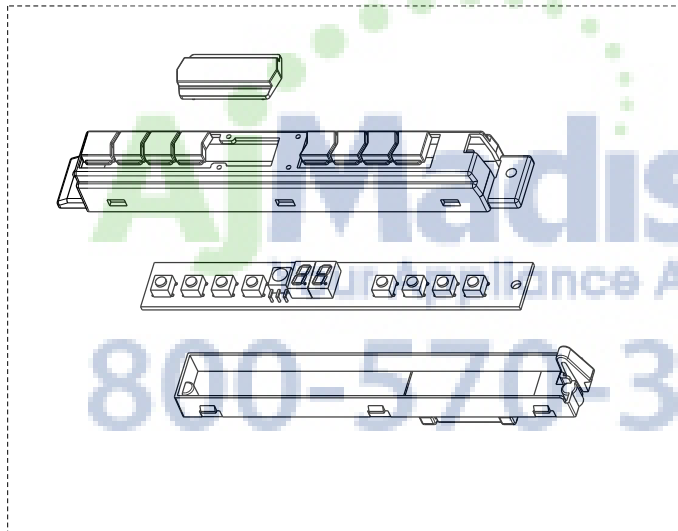

# ORIZZONTE

body / chimney components

AjMadison  
Your Appliance Authority™  
800-570-3355

	Model Number	630006242	
Key	Description	36	Qty Req.
1	Front panel	133.0058.785	2
2	Left panel hinge	133.0017.597	2
5	Halgen Lamp	133.0046.418	3
14	Lampholder	133.0065.409	3
18	Grease filter	133.0017.057	2
19	Right panel hinge	133.0057.285	2
20	Hinge pin kit (2 in kit)	133.0017.004	2
50	Mounting Kit Easy Cube	133.0084.478	1
501	Lower chimney	133.0057.242	1
502	Upper chimney	133.0018.357	1
510	Damper	133.0055.994	1
619	Control Board Kit	133.0052.878	1
626	Transformer Kit	133.0053.047	1

# ORIZZONTE

motor / control components

	Model Number	630006242	
Key	Description	36	Qty Req.
101	Control panel kit	133.0065.420	1
106	Cable connector	133.0016.846	1
303	Capacitor	133.0056.183	1
399	Motor Kit	133.0056.182	1