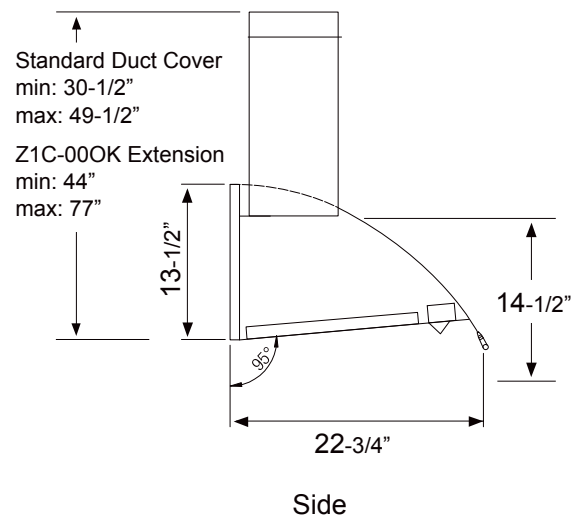

DESIGNER:
FU-TUNG CHENG

Shown in Stainless Steel

Shown in Brushed Gold

Optional Wireless Remote Control

WALL

DESIGNER:
FU-TUNG CHENG

MODEL

Brushed Gold	COK-E36CBGX	COK-E42CBGX	COK-E48CBGX
Stainless Steel	COK-E36CSX	COK-E42CSX	COK-E48CSX
Size	36"	42"	48"