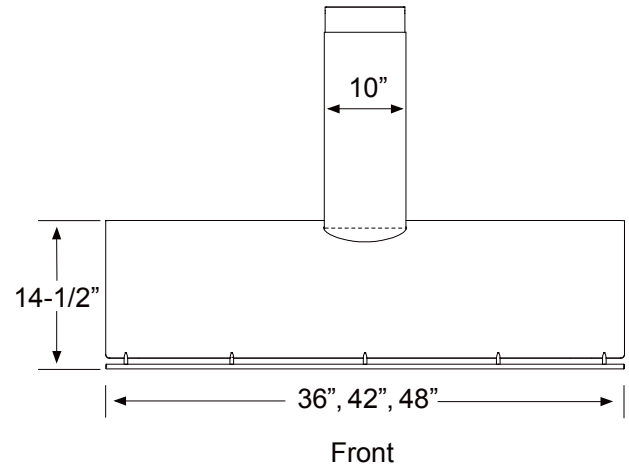

DESIGNER:
FU-TUNG CHENG

Shown in Stainless Steel

Shown in Brushed Gold

Optional Wireless Remote Control

WALL

DESIGNER:
FU-TUNG CHENG

MODEL

Brushed Gold	COK-E36CBGX	COK-E42CBGX	COK-E48CBGX
Stainless Steel	COK-E36CSX	COK-E42CSX	COK-E48CSX
Size	36"	42"	48"

DUCT SPECIFICATIONS

Vertical - Internal Blower	6" Round	6" Round	6" Round
Vertical - External/In-Line Blower	10" - 8"***	10" - 8"***	10" - 8"***
Horizontal	NA	NA	NA

AC POWER

Hood w/ CBI-290C	120V, 60Hz, Max. 1.35A	120V, 60Hz, Max. 1.35A	120V, 60Hz, Max. 1.35A
Hood w/ CBI-600A	120V, 60Hz, Max. 3.35A	120V, 60Hz, Max. 3.35A	120V, 60Hz, Max. 3.35A
Hood w/ PBN-1000A	120V, 60Hz, Max. 6.05A	120V, 60Hz, Max. 6.05A	120V, 60Hz, Max. 6.05A
Hood w/ CBE-1000	120V, 60Hz, Max. 6.85A	120V, 60Hz, Max. 6.85A	120V, 60Hz, Max. 6.85A

***Mounting height refers to distance between top of a 36" tall cooking surface and bottom of hood.