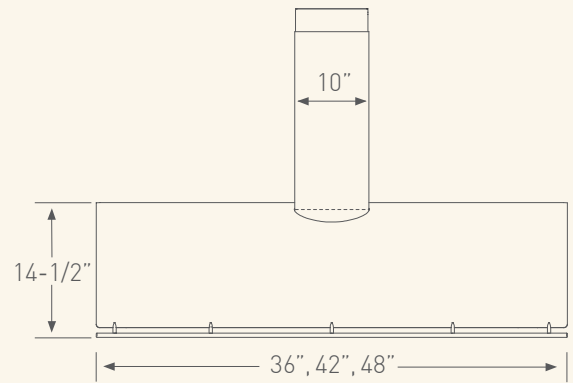

Front

Top

Side

* 10" round duct connects to external and in-line blower. Must transition from 10" to 8" before duct passes through ceiling. A 10" to 8" adapter is included with the external and in-line blowers.