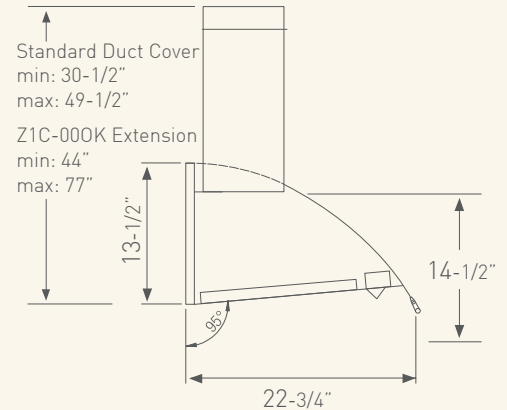

Optional Wireless
RF Remote Control

CHENG COLLECTION

OKEANITO WALL

MODEL	
COK-E36BSX	36"
COK-E42BSX	42"
COK-E48BSX	48"
PERFORMANCE*	
Internal Blower - CBI-290A	200 - 290 CFM, 1.4 - 3.2 Sones
Internal Blower - CBI-600A	240 - 600 CFM, 1.8 - 6 Sones
In-Line Blower - PBN-1000A	500 - 1000 CFM, Sones NA
External Blower - CBE-1000	500 - 1000 CFM, Sones NA
* Requires purchase of Zephyr blower, sold separately.	
COLOR	Stainless Steel
FEATURES	
Controls	Electronic Touch
Speed Levels	3
Auto Delay-Off	Yes
Lighting	
COK-E36BSX, COK-E42BSX	Bloom™ HD LED, 6W (2)
COK-E36BSX, COK-E42BSX	Incandescent, 40W (2)
COK-E48BSX	Bloom™ HD LED, 6W (4)
COK-E48BSX	Incandescent, 40W (4)
Dual-Level Lighting	Yes, Bloom™ HD LED
Filters	Professional Baffle
Recirculating	No
Duct Cover Extension	Yes, Up to 12' Ceiling
DUCT SPECIFICATIONS	
Vertical - Internal	6"
Vertical - External / In-Line	10" - 8"*
Horizontal	NA
AC INPUT	120V - 60Hz
AC POWER**	
COK-E36BSX, COK-E42BSX	Max. 80 Watts, 0.55 Amps
COK-E48BSX	Max. 92 Watts, 0.65 Amps
OPTIONAL ACCESSORIES	
Duct Cover Extension Kit	Z1C-000K
Wireless Remote Control	14000005
MOUNTING HEIGHT	26" - 36"
WARRANTY	3 Years Parts, 1 Year Labor

Front

Top

Side

* 10" round duct connects to external and in-line blower. Must transition from 10" to 8" before duct passes through ceiling. A 10" to 8" adapter is included with the external and in-line blowers.

** AC power listed above is for hood with lights only. For blower specifications please refer to the blower spec sheet.

CEILING HEIGHT	8'	8.5'	9'	9.5'	10'	10.5'	11'	12'
STANDARD DUCT COVER MOUNTING HEIGHT*	26"-30"	26"-36"	26"-36"	26"-36"	32"-36"	NA	NA	NA
EXTENSION DUCT COVER MOUNTING HEIGHT*	NA	NA	26"-28"	26"-34"	26"-36"	26"-36"	26"-36"	30"-36"