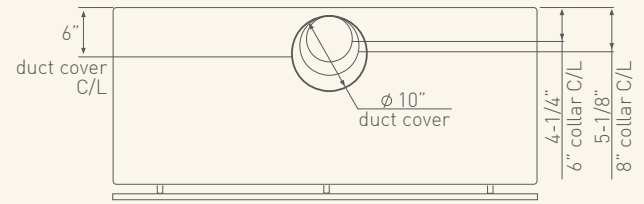

Optional Wireless
RF Remote Control

CHENG COLLECTION

OKEANITO WALL

MODEL	
COK-E36BSX	36"
COK-E42BSX	42"
COK-E48BSX	48"
PERFORMANCE*	
Internal Blower - CBI-290A	200 - 290 CFM, 1.4 - 3.2 Sones
Internal Blower - CBI-600A	240 - 600 CFM, 1.8 - 6 Sones
In-Line Blower - PBN-1000A	500 - 1000 CFM, Sones NA
External Blower - CBE-1000	500 - 1000 CFM, Sones NA
* Requires purchase of Zephyr blower, sold separately.	
COLOR	Stainless Steel
FEATURES	
Controls	Electronic Touch
Speed Levels	3
Auto Delay-Off	Yes
Lighting	
COK-E36BSX, COK-E42BSX	Bloom™ HD LED, 6W (2)
COK-E36BSX, COK-E42BSX	Incandescent, 40W (2)
COK-E48BSX	Bloom™ HD LED, 6W (4)
COK-E48BSX	Incandescent, 40W (4)
Dual-Level Lighting	Yes, Bloom™ HD LED
Filters	Professional Baffle
Recirculating	No
Duct Cover Extension	Yes, Up to 12' Ceiling
DUCT SPECIFICATIONS	
Vertical - Internal	6"
Vertical - External / In-Line	10" - 8"*
Horizontal	NA
AC INPUT	120V - 60Hz
AC POWER**	
COK-E36BSX, COK-E42BSX	Max. 80 Watts, 0.55 Amps
COK-E48BSX	Max. 92 Watts, 0.65 Amps
OPTIONAL ACCESSORIES	
Duct Cover Extension Kit	Z1C-000K
Wireless Remote Control	14000005
MOUNTING HEIGHT	26" - 36"
WARRANTY	3 Years Parts, 1 Year Labor

Front

Top

Side

* 10" round duct connects to external and in-line blower. Must transition from 10" to 8" before duct passes through ceiling. A 10" to 8" adapter is included with the external and in-line blowers.