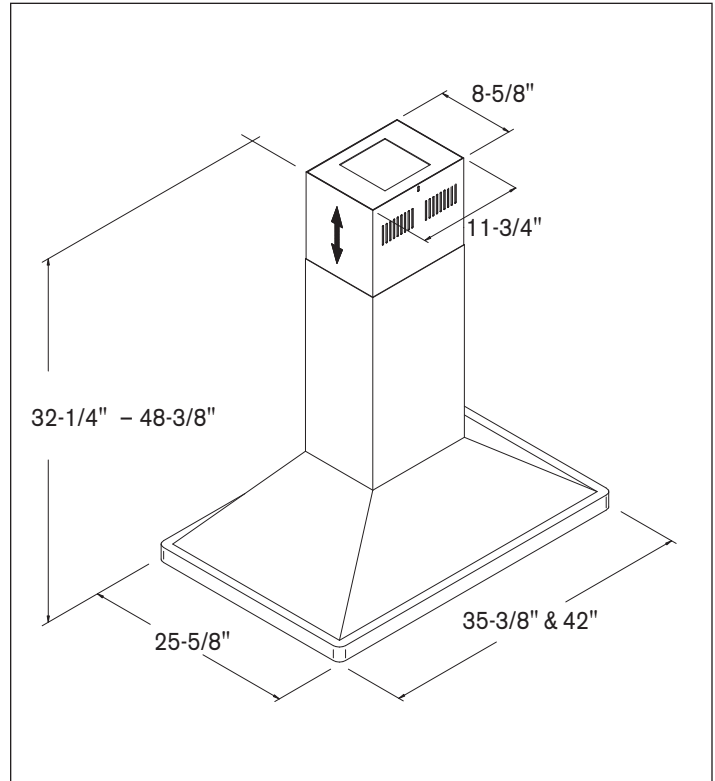

NAPOLI

ZNA-M9oS ZNA-E42S

Please call 1.888.880.VENT or check our website at www.zephyronline.com for the potential specifications updates before making cut-outs or ordering custom work/modifications.

ZEPHYR
www.zephyronline.com