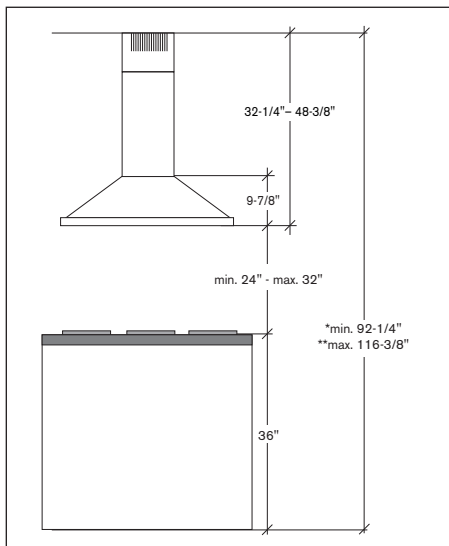

* Minimum ceiling clearance 92-1/4" at 24" hood mounting height.
 ** Maximum ceiling clearance 116-3/8" at 32" hood mounting height.

NAPOLI

ZNA-M9oS ZNA-E42S

Please call 1.888.880.VENT or check our website at www.zephyronline.com for the potential specifications updates before making cut-outs or ordering custom work/modifications.