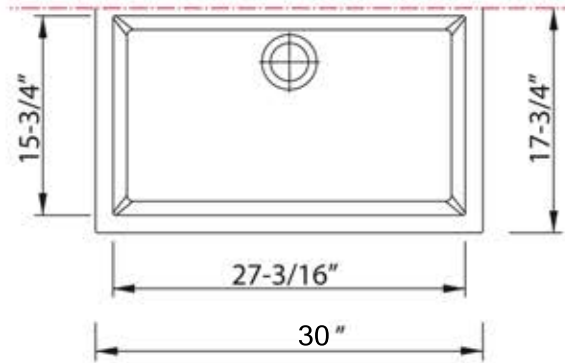

Granite Composite
Premium Granite Composite
Undermount Kitchen Sink

MODEL:
PR3018-S

Overall Dimensions	Interior Bowl	Bowl Depth	Height	Drain Dimension
30" x 17.75"	27.1875" x 15.75"	7.875"	8.25"	3.5"

FEATURES