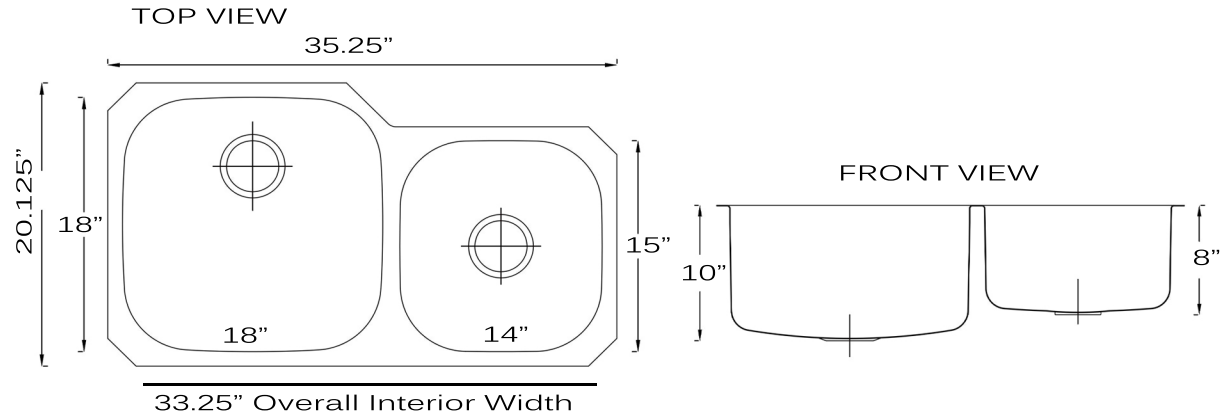

Sconset Collection

Premium Undermount Stainless Steel Kitchen Sink

MODEL:

NS3520-16
NS3520-R-16

Overall Dimensions	Large Bowl	Small Bowl	Bottom Grid/s	Reverse Model
35.25" x 20.125"	18 x 18"	14" x 15"	BG3520L, BG 3520S	NS3520-R-16 SMALL BOWL ON LEFT

FEATURES

- Premium 304, 16 gauge Stainless Steel Kitchen Sink
- Bowl Depth 10" Large, 8" Small
- Brushed Satin Finish
- Limited Lifetime Manufacturers Warranty
- Insulated to Reduce Condensation
- Rubber Padding is Applied for Noise Reduction