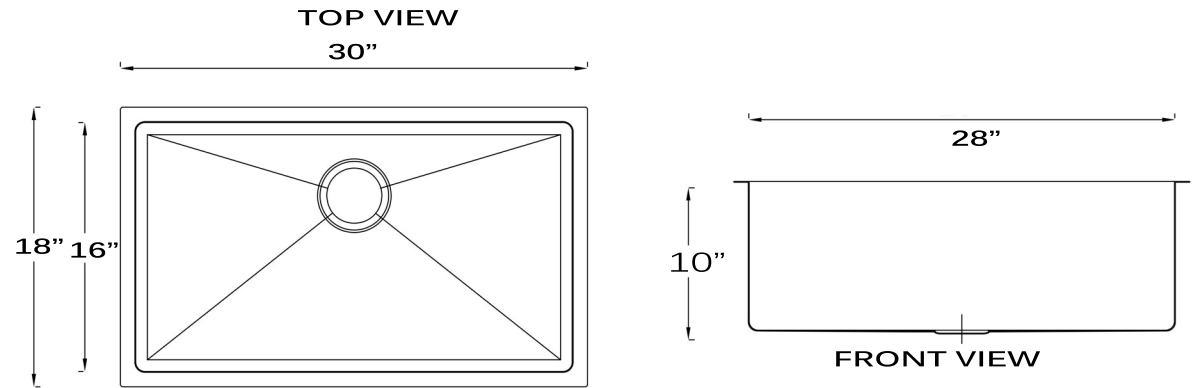

**Pro Series Collection**  
**Premium Stainless Steel**  
**Small Radius Pro Undermount Kitchen Sink**

**MODEL:**  
**SR3018**

Overall Dimensions	Large Bowl	Bowl Depth	Bottom Grid/s	Reverse Model
30" x 18"	28" x 16"	10"	BG-SR3018	NA

**FEATURES**

- Premium 304, 16 gauge Stainless Steel Kitchen Sink
- 10" Bowl Depth
- Brushed Satin Finish
- Limited Lifetime Manufacturers Warranty
- Insulated to Reduce Condensation
- Rubber Padding is Applied for Noise Reduction