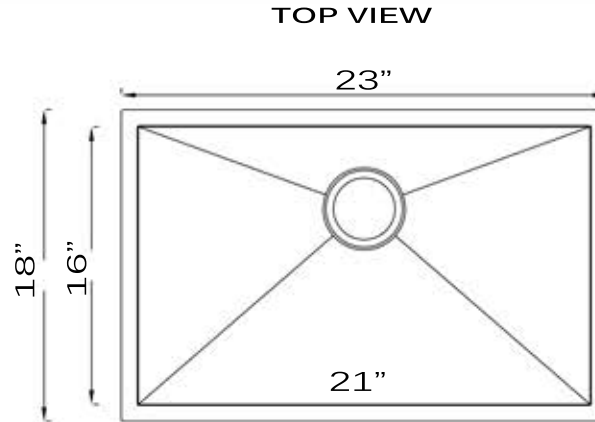

Pro Series Collection
Premium Stainless Steel
Small Radius Pro Undermount Kitchen Sink

MODEL:
SR2318

Overall Dimensions	Large Bowl	Bowl Depth	Bottom Grid/s	Reverse Model
23" X 18"	21" x 16"	10"	BG-SR2318	NA