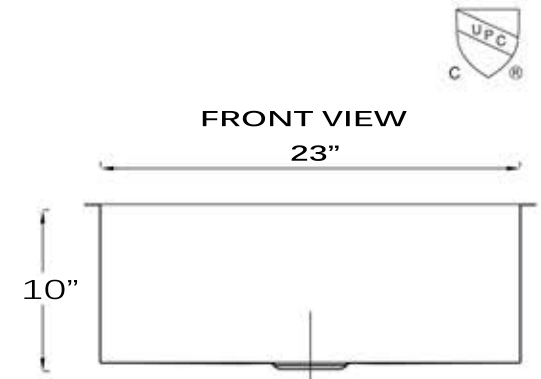

Pro Series Collection
Premium Stainless Steel
Small Radius Pro Undermount Kitchen Sink

MODEL:
SR2318

Overall Dimensions	Large Bowl	Bowl Depth	Bottom Grid/s	Reverse Model
23" X 18"	21" x 16"	10"	BG-SR2318	NA

FEATURES

- Premium 304, 16 gauge Stainless Steel Kitchen Sink
- 10" Bowl Depth
- Brushed Satin Finish
- Limited Lifetime Manufacturers Warranty
- Insulated to Reduce Condensation
- Rubber Padding is Applied for Noise Reduction