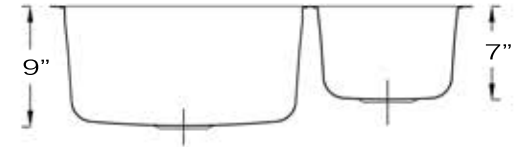

Stainless Steel
Premium Undermount Kitchen Sink
Quidnet Collection

MODEL:
NS7030-18

TOP VIEW

FRONT VIEW

Overall Dimensions	Large Bowl	Small Bowl	Bottom Grid/s	Bowl Depth
32.5" x 20.6875"	17.75" x 18.5"	11.4375" x 14.9375"	BG7030L, BG7030S	9", 7"
32.5" x 17.1875"				

FEATURES

- Premium 304, 18 gauge Stainless Steel Kitchen Sink
- Large Bowl Depth 9", Small Bowl 7"
- Brushed Satin Finish
- Limited Lifetime Manufactures Warranty
- Insulated to Reduce Condensation
- Rubber Padding is Applied for Noise Reduction