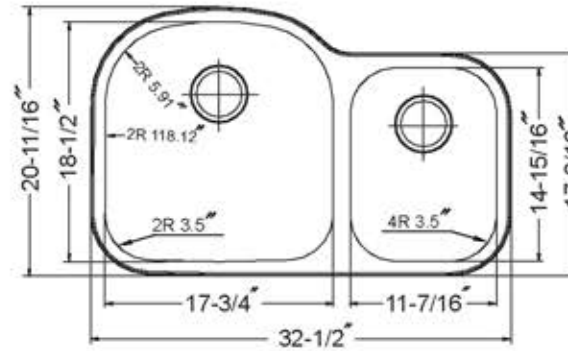

Stainless Steel
Premium Undermount Kitchen Sink
Quidnet Collection

MODEL:
NS7030-18

TOP VIEW

FRONT VIEW

Overall Dimensions	Large Bowl	Small Bowl	Bottom Grid/s	Bowl Depth
32.5" x 20.6875"	17.75" x 18.5"	11.4375" x 14.9375"	BG7030L, BG7030S	9", 7"
32.5" x 17.1875"				

FEATURES

- Premium 304, 18 gauge Stainless Steel Kitchen Sink
- Large Bowl Depth 9", Small Bowl 7"
- Brushed Satin Finish
- Limited Lifetime Manufactures Warranty
- Insulated to Reduce Condensation
- Rubber Padding is Applied for Noise Reduction