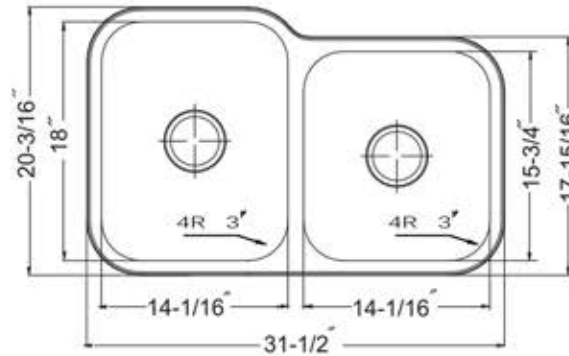

Stainless Steel Premium Undermount Kitchen Sink

MODEL:
NS6040-16

TOP VIEW

FRONT VIEW

Overall Dimensions	Large Bowl	Small Bowl	Bottom Grid/s	Reverse Model
31.5" x 17.9375" 31.5" X 20.1875 "	18" X 14.0625"	15.75" X 14.0625"	BG1215, BG1816	NS6040-R-16

FEATURES

- Premium 304, 16 gauge Stainless Steel Kitchen Sink
- Bowl Depth 9" Large, 8" Small
- Brushed Satin Finish
- Limited Lifetime Manufactures Warranty
- Insulated to Reduce Condensation
- Rubber Padding is Applied for Noise Reduction