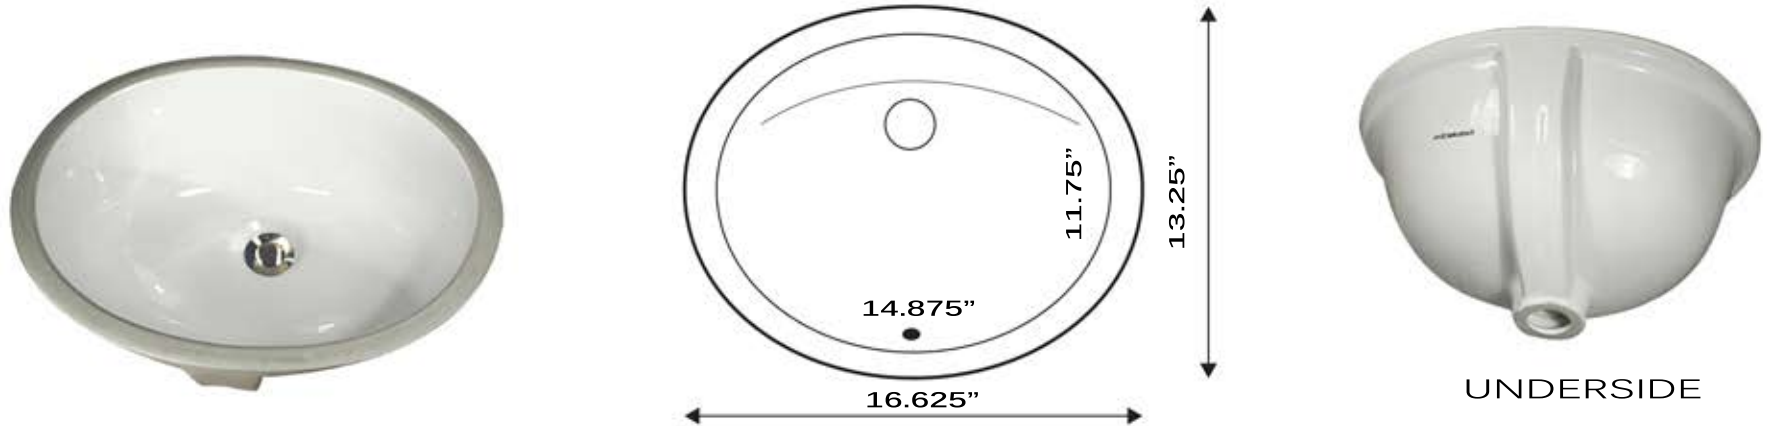

Great Point Collection

Vitreous China Bath Undermount Sinks

MODEL:
GB-15x12-W

Overall Dimensions	Large Bowl	Small Bowl	Depth	Reverse Model
16.625" x 13.25"	14.875" x 11.75"	NA	6.25" , 7.5"	NA

FEATURES

- Nominal Dimensions - actual may vary by 1/4"
- Template not included - custom template required
- Vitreous China undermount with porcelain enamel glaze
- Limited Lifetime Manufacturers Warranty
- With Overflow