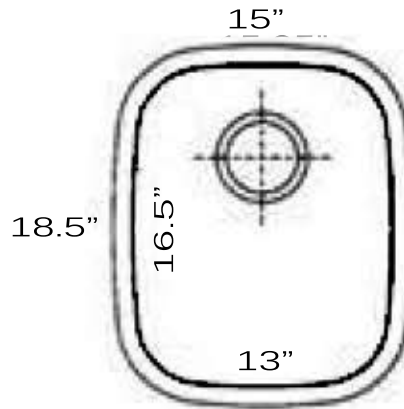

Quidnet Collection
Premium Stainless Steel
Bar/Prep Undermount Kitchen Sink

MODEL:
NS20

Overall Dimensions	Large Bowl	Drain Opening	Bottom Grid/s	Reverse Model
18.5" x 15"	16.5" x 13"	3.5"	BG503s	N/A

FEATURES

- Premium T-304, 18 gauge Stainless Steel Kitchen Sink
- 7" Bowl Depth
- Brushed Satin Finish
- Limited Lifetime Manufacturers Warranty
- Insulated to Reduce Condensation
- Rubber Padding is Applied for Noise Reduction