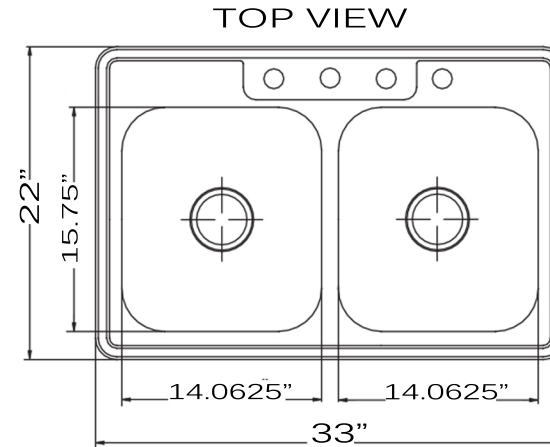

Madaket Collection
Premium Stainless Steel
Double Bowl Topmount Kitchen Sink

MODEL:
NS3322-DE-9

Overall Dimensions	Large Bowl	Small Bowl	Bottom Grid/s	Reverse Model
33" x 22"	15.75" x 14.0625"	NA	BG1816	NA

FEATURES

- Premium 304, 18 gauge Stainless Steel Kitchen Sink
- 9" Bowl Depth
- Brushed Satin Finish
- Limited Lifetime Manufactures Warranty
- Insulated to Reduce Condensation
- Rubber Padding is Applied for Noise Reduction