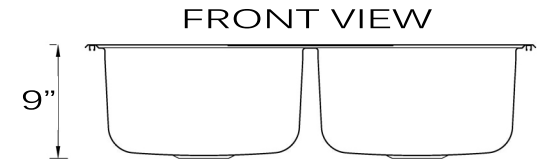

Madaket Collection
Premium Stainless Steel
Double Bowl Topmount Kitchen Sink

MODEL:
NS3322-DE-9

Overall Dimensions	Large Bowl	Small Bowl	Bottom Grid/s	Reverse Model
33" x 22"	15.75" x 14.0625"	NA	BG1816	NA

FEATURES

- Premium 304, 18 gauge Stainless Steel Kitchen Sink
- 9" Bowl Depth
- Brushed Satin Finish
- Limited Lifetime Manufactures Warranty
- Insulated to Reduce Condensation
- Rubber Padding is Applied for Noise Reduction