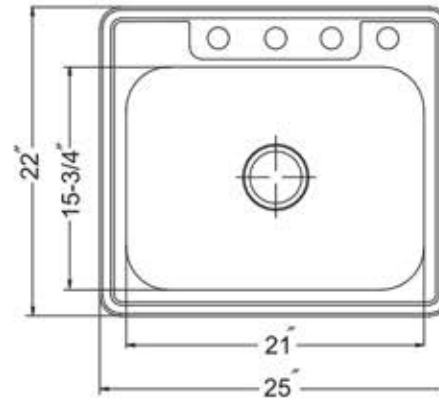

## Premium Self Rimming Stainless Steel Kitchen Sink

MODEL:  
**NS2522-8**

TOP VIEW

Overall Dimensions	Large Bowl	Bowl Depth	Bottom Grid/s	Reverse Model
25" x 22"	21" x 15.75"	8"	BG2318-16	NA

### FEATURES

- Premium 304, 18 gauge Stainless Steel Kitchen Sink
- 8" Bowl Depth
- Brushed Satin Finish
- Four Accessory Holes to Accomodate an 8" Spread Faucet
- Limited Lifetime Manufacturers Warranty
- Insulated to Reduce Condensation
- Rubber Padding is Applied for Noise Reduction