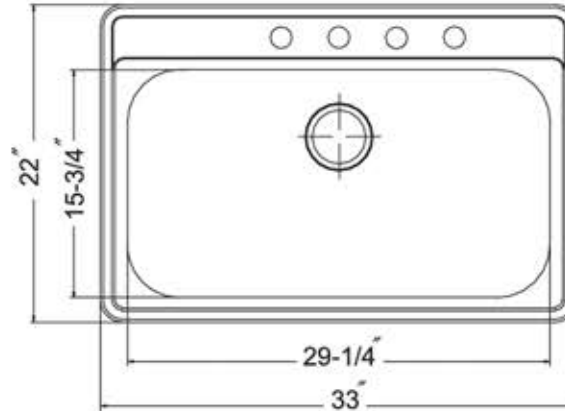

## Premium Self Rimming Stainless Steel Kitchen Sink

**MODEL:**  
**NS3322-9**

Overall Dimensions	Large Bowl	Small Bowl	Bottom Grid/s	Reverse Model
33"x22"	29.25"x15.75"	NA	BG3322-9	NA

### FEATURES

- Premium 304, 18 gauge Stainless Steel Kitchen Sink
- 9" Bowl Depth
- Brushed Satin Finish
- Four Accessory Holes to Accomodate an 8" Spread Faucet
- Limited lifetime Manufactures Warranty
- Insulated to Reduce Condensation
- Rubber Padding is Applied for Noise Reduction