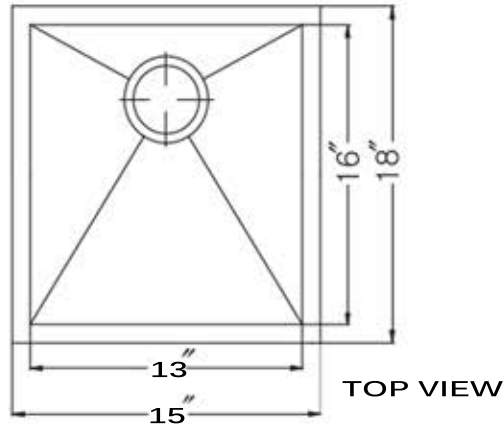

**Sconset Collection**  
**Premium Stainless Steel**  
**Bar/Prep Zero Radiums Pro Sink**

**MODEL:**  
**ZR1815**

Overall Dimensions	Large Bowl	Bowl Depth	Bottom Grid/s	Reverse Model
15" x 18"	16" x 13"	10"	BG1815-PRO	NA